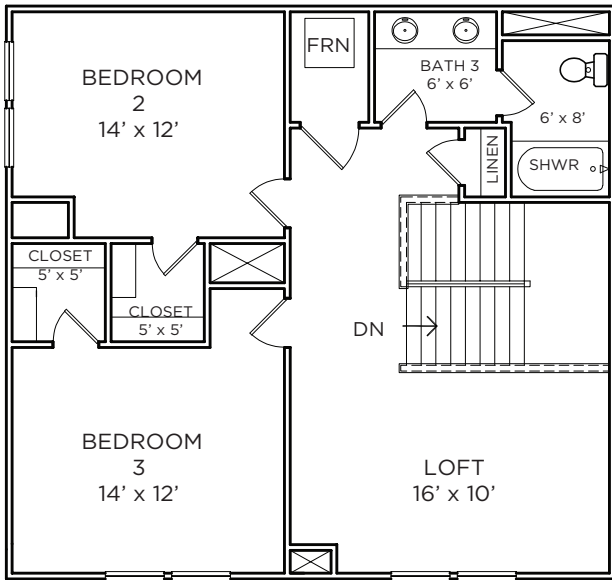

**FOR SALE**

**HILLVIEW MODEL | Jasper Plan**  
1774 Mill Pond Court, Franklin, IN 46131  
5 Beds, 4.5 Baths; 4,823 Total SQ FT

Main Level: 2,007 SQ FT

For More Information Contact Nicholas Pohancek:  
317.502.7087 | Nicholas@OldTownDesignGroup.com

OUTSTANDING LOCATIONS.  
TIMELESS DESIGNS.

**Second Level: 809 SQ FT**

**Basement: 2,007 Total SQ FT,  
1,070 Finished SQ FT**