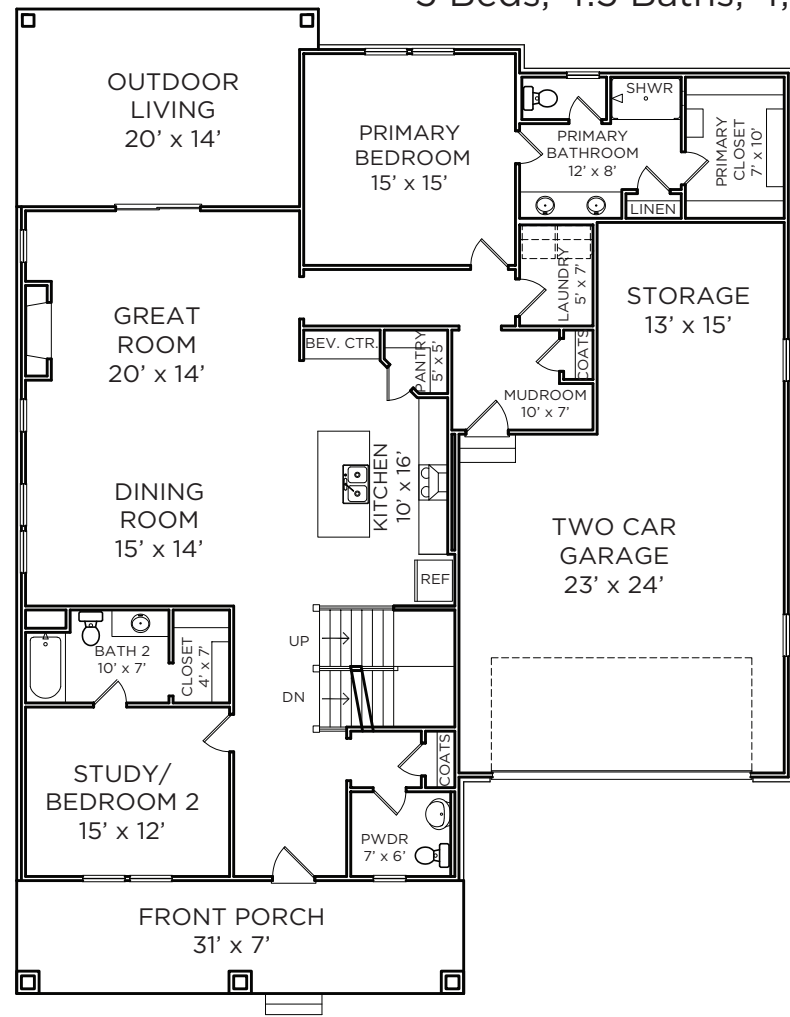

**FOR SALE**

**HILLVIEW MODEL | Jasper Plan**  
1774 Mill Pond Court, Franklin, IN 46131  
5 Beds, 4.5 Baths; 4,823 Total SQ FT

Main Level: 2,007 SQ FT

For More Information Contact Nicholas Pohancek:  
317.502.7087 | Nicholas@OldTownDesignGroup.com

OUTSTANDING LOCATIONS.  
TIMELESS DESIGNS.

**Second Level: 809 SQ FT**

**Basement: 2,007 Total SQ FT,  
1,070 Finished SQ FT**