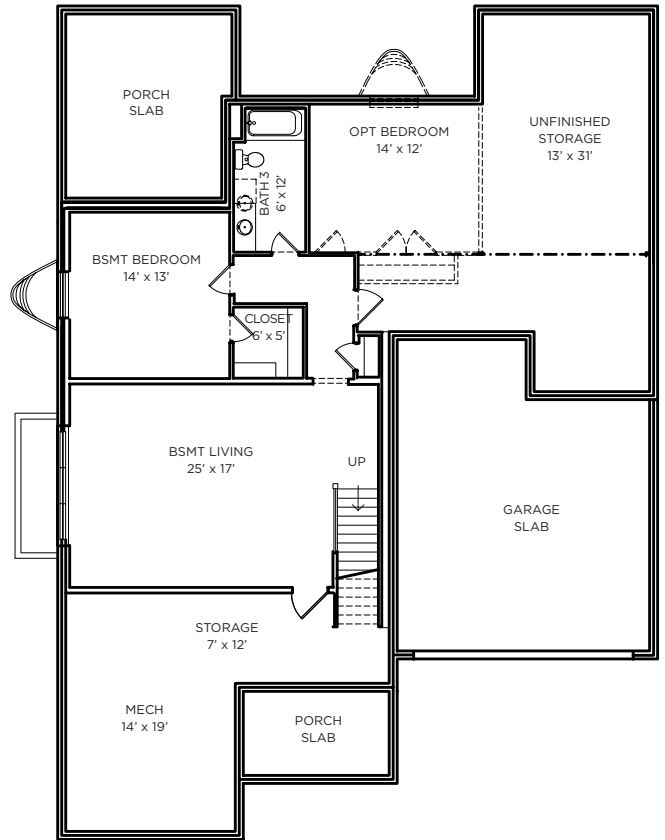

THE SPRUCE

2,004 SQ FT

- Ranch
- 3 Bed 2 Bath
- Primary on Main

CRAFTSMAN

COTTAGE

FARMHOUSE

MODERN PRAIRIE

FARMHOUSE 2

TUDOR

12.7.22

OldTownDesignGroup.com

OUTSTANDING LOCATIONS.
TIMELESS DESIGNS.

OLD TOWN
DESIGN GROUP

Main Level: 2,004 SQ FT

Stair Location
w/ Opt Bsmt

**Opt. Basement:
2,004 Total SQ FT
877 Finished SQ FT**

**Opt. Upper Level:
499 Total SQ FT**

***Pricing, Elevations and Floor Plans are subject to change.**