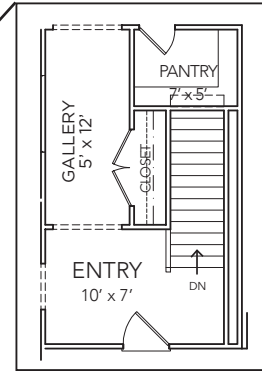

THE SPRUCE

2,004 SQ FT

- Ranch
- 3 Bed 2 Bath
- Primary on Main

CRAFTSMAN

COTTAGE

FARMHOUSE

MODERN PRAIRIE

FARMHOUSE 2

TUDOR

12.7.22

OldTownDesignGroup.com

OUTSTANDING LOCATIONS.
TIMELESS DESIGNS.

OLD TOWN
DESIGN GROUP

Main Level: 2,004 SQ FT

Stair Location
w/ Opt Bsmt

**Opt. Basement:
2,004 Total SQ FT
877 Finished SQ FT**

**Opt. Upper Level:
499 Total SQ FT**

***Pricing, Elevations and Floor Plans are subject to change.**