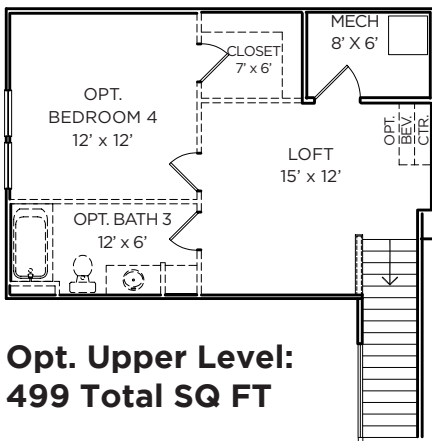

THE SPRUCE

2,004 SQ FT

- Ranch
- 3 Bed 2 Bath
- Primary on Main

CRAFTSMAN

COTTAGE

FARMHOUSE

MODERN PRAIRIE

FARMHOUSE 2

TUDOR

12.7.22

OldTownDesignGroup.com

OUTSTANDING LOCATIONS.
TIMELESS DESIGNS.

OLD TOWN
DESIGN GROUP

Main Level: 2,004 SQ FT

Stair Location
w/ Opt Bsmt

**Opt. Basement:
2,004 Total SQ FT
877 Finished SQ FT**

**Opt. Upper Level:
499 Total SQ FT**

***Pricing, Elevations and Floor Plans are subject to change.**