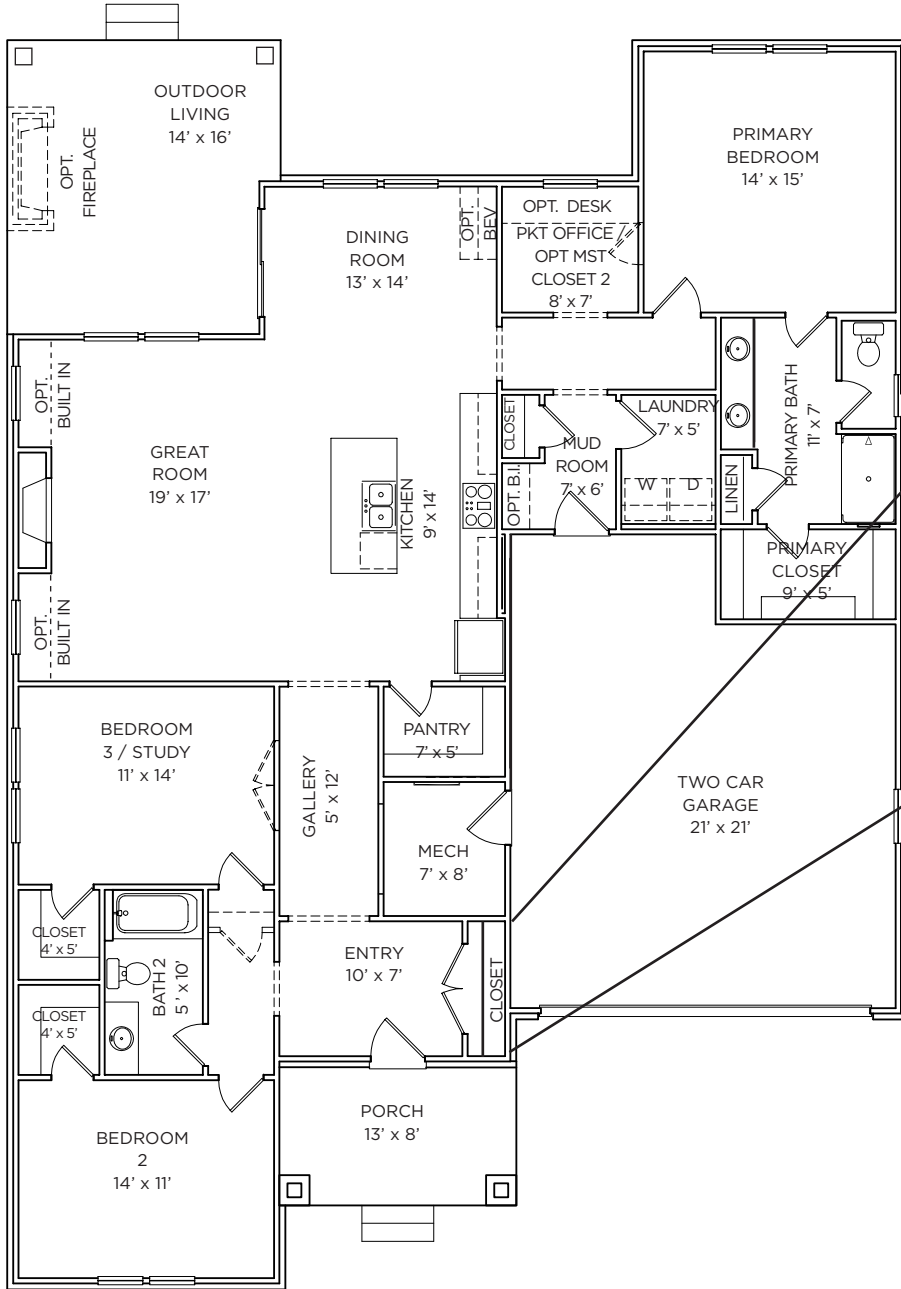

THE SPRUCE

2,004 SQ FT

- Ranch
- 3 Bed 2 Bath
- Primary on Main

CRAFTSMAN

COTTAGE

FARMHOUSE

MODERN PRAIRIE

FARMHOUSE 2

TUDOR

12.7.22

OldTownDesignGroup.com

OUTSTANDING LOCATIONS.
TIMELESS DESIGNS.

OLD TOWN
DESIGN GROUP

Main Level: 2,004 SQ FT

Stair Location
w/ Opt Bsmt

**Opt. Basement:
2,004 Total SQ FT
877 Finished SQ FT**

**Opt. Upper Level:
499 Total SQ FT**

***Pricing, Elevations and Floor Plans are subject to change.**