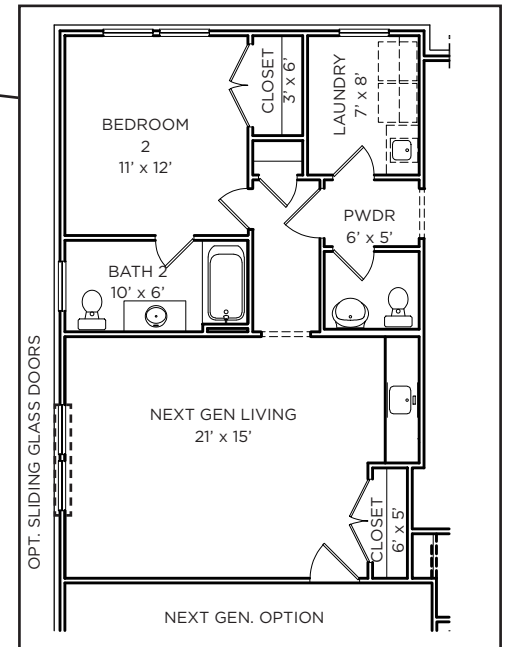

THE SAGE

2,199 SQ FT

- Ranch
- 3 Bed 2.5 Bath
- Primary on Main

CRAFTSMAN

FARMHOUSE

TUDOR

STAIRS / MUDROOM WITH OPT. BASEMENT OR SECOND FLOOR

OPT. BEV. CTR.

Main Level: 2,199 SQ FT

THE SAGE

2,199 SQ FT

- Ranch
- 3 Bed 2.5 Bath
- Primary on Main

**Optional Upper Level:
579 SQ FT Total**

**Optional Basement:
2,199 SQ FT Total
765 SQ FT Finished**

*Pricing, Elevations and Floor Plans are subject to change.