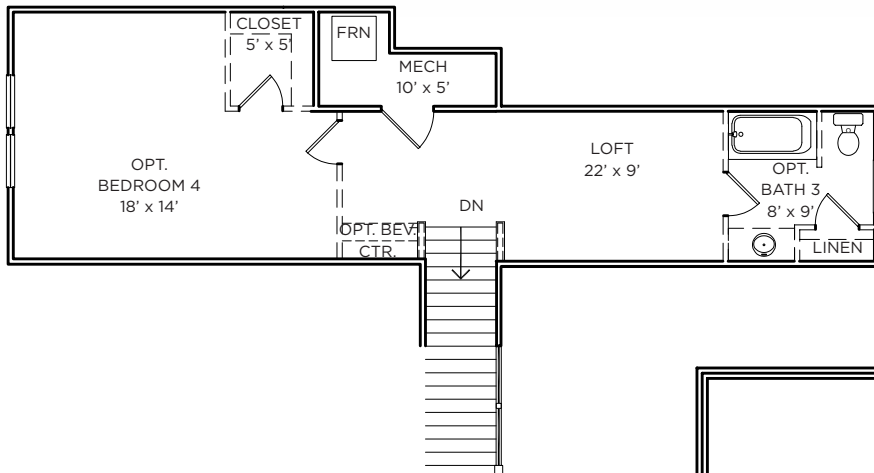

THE SAGE

2,199 SQ FT

- Ranch
- 3 Bed 2.5 Bath
- Primary on Main

CRAFTSMAN

FARMHOUSE

TUDOR

STAIRS / MUDROOM WITH OPT. BASEMENT OR SECOND FLOOR

OPT. BEV. CTR.

Main Level: 2,199 SQ FT

THE SAGE

2,199 SQ FT

- Ranch
- 3 Bed 2.5 Bath
- Primary on Main

**Optional Upper Level:
579 SQ FT Total**

**Optional Basement:
2,199 SQ FT Total
765 SQ FT Finished**

*Pricing, Elevations and Floor Plans are subject to change.