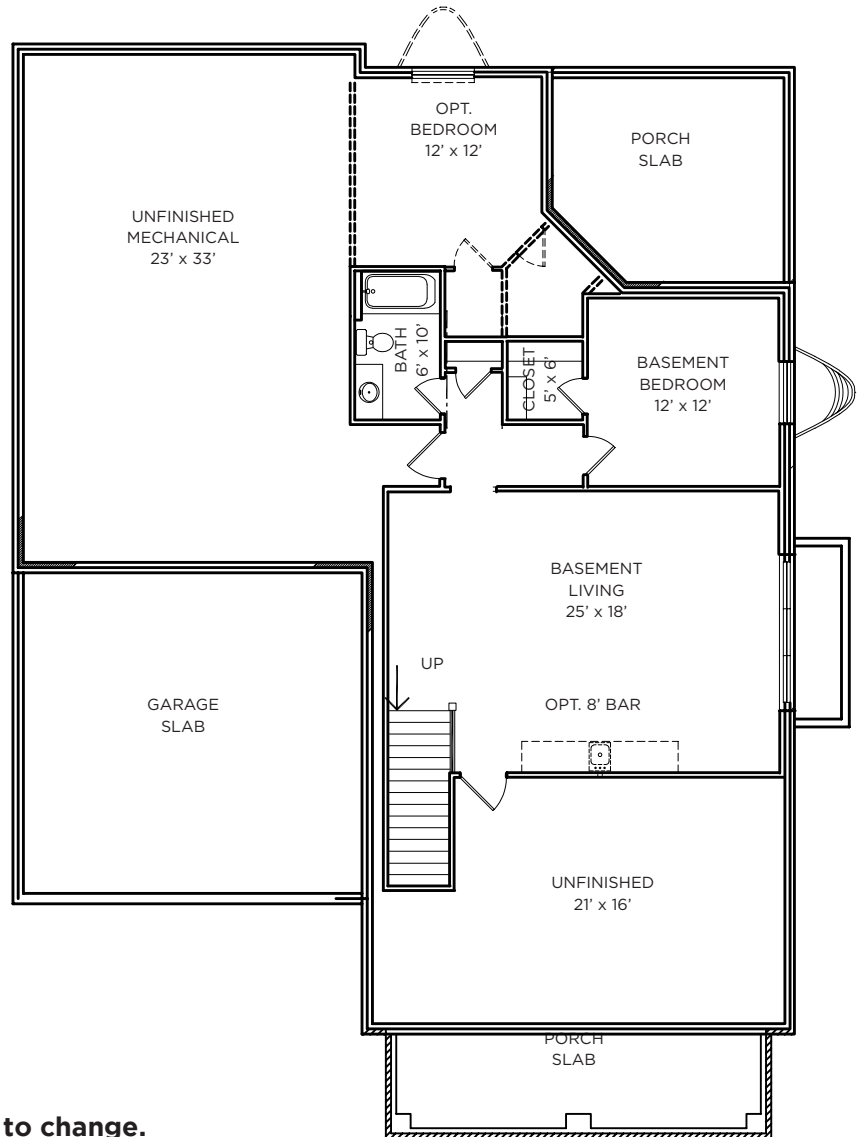

THE SAGE

2,199 SQ FT

- Ranch
- 3 Bed 2.5 Bath
- Primary on Main

CRAFTSMAN

FARMHOUSE

TUDOR

STAIRS / MUDROOM WITH OPT. BASEMENT OR SECOND FLOOR

OPT. BEV. CTR.

Main Level: 2,199 SQ FT

THE SAGE

2,199 SQ FT

- Ranch
- 3 Bed 2.5 Bath
- Primary on Main

**Optional Upper Level:
579 SQ FT Total**

**Optional Basement:
2,199 SQ FT Total
765 SQ FT Finished**

*Pricing, Elevations and Floor Plans are subject to change.