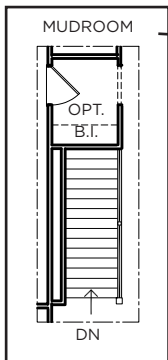

THE SAGE

2,199 SQ FT

- Ranch
- 3 Bed 2.5 Bath
- Primary on Main

CRAFTSMAN

FARMHOUSE

TUDOR

STAIRS / MUDROOM WITH OPT. BASEMENT OR SECOND FLOOR

OPT. BEV. CTR.

Main Level: 2,199 SQ FT

THE SAGE

2,199 SQ FT

- Ranch
- 3 Bed 2.5 Bath
- Primary on Main

**Optional Upper Level:
579 SQ FT Total**

**Optional Basement:
2,199 SQ FT Total
765 SQ FT Finished**

*Pricing, Elevations and Floor Plans are subject to change.