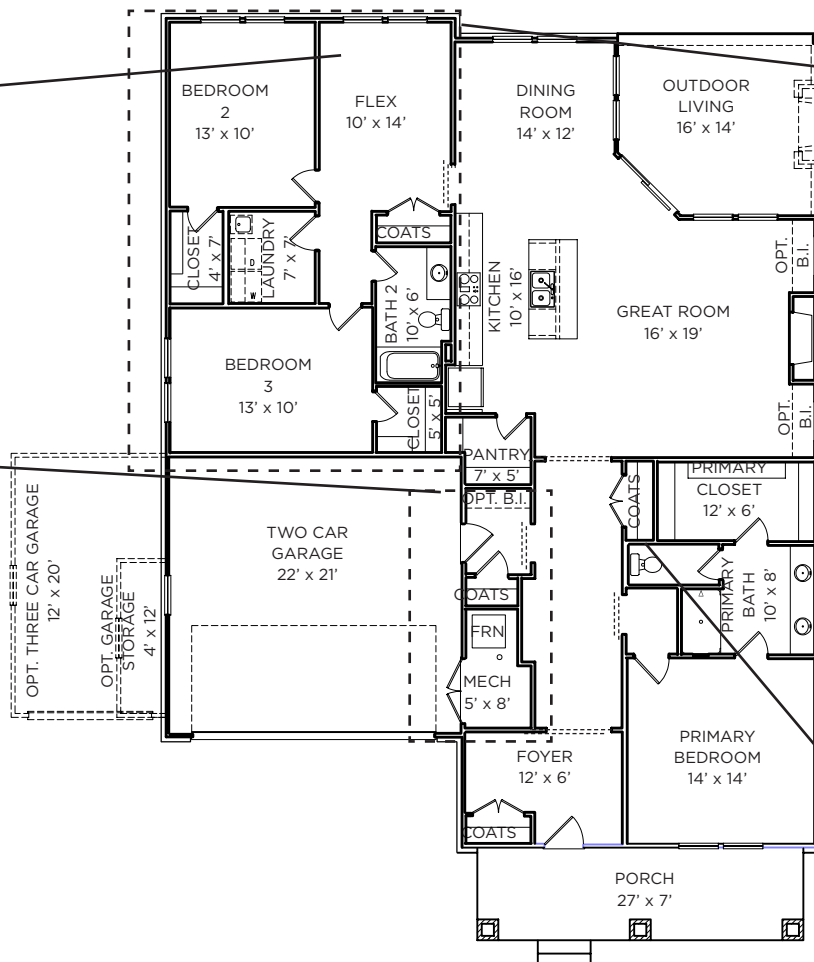

THE SAGE

2,199 SQ FT

- Ranch
- 3 Bed 2.5 Bath
- Primary on Main

CRAFTSMAN

FARMHOUSE

TUDOR

STAIRS / MUDROOM WITH OPT. BASEMENT OR SECOND FLOOR

OPT. BEV. CTR.

Main Level: 2,199 SQ FT

THE SAGE

2,199 SQ FT

- Ranch
- 3 Bed 2.5 Bath
- Primary on Main

**Optional Upper Level:
579 SQ FT Total**

**Optional Basement:
2,199 SQ FT Total
765 SQ FT Finished**

*Pricing, Elevations and Floor Plans are subject to change.