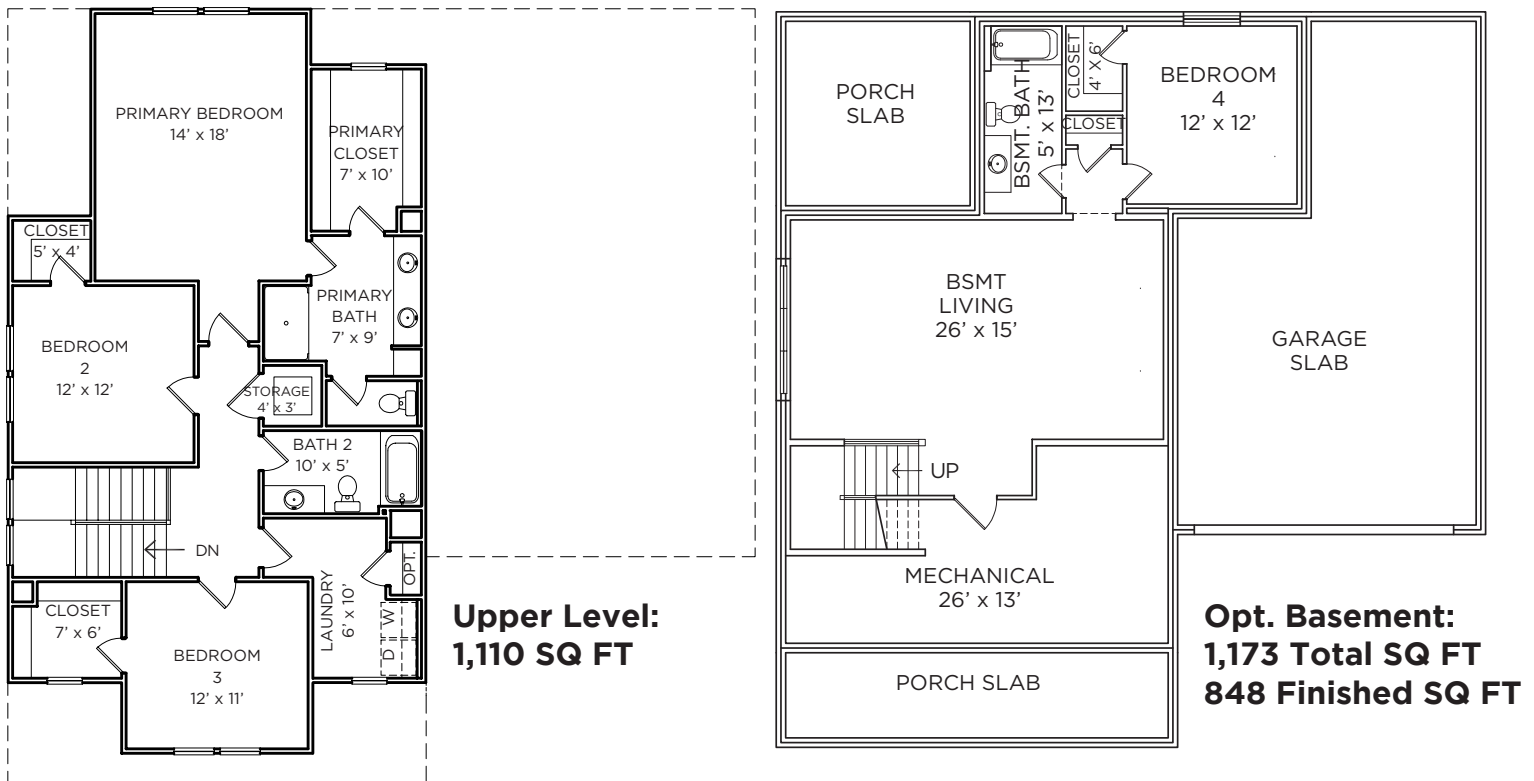

# THE HICKORY

**2,283 SQ FT**

- 2 Stories
- 3 Bed 2.5 Bath
- Primary Up

CRAFTSMAN

FARMHOUSE

PRAIRIE

12.7.22

[OldTownDesignGroup.com](http://OldTownDesignGroup.com)

OUTSTANDING LOCATIONS.  
TIMELESS DESIGNS.

**OLD TOWN**  
DESIGN GROUP

\*Pricing, Elevations and Floor Plans are subject to change.