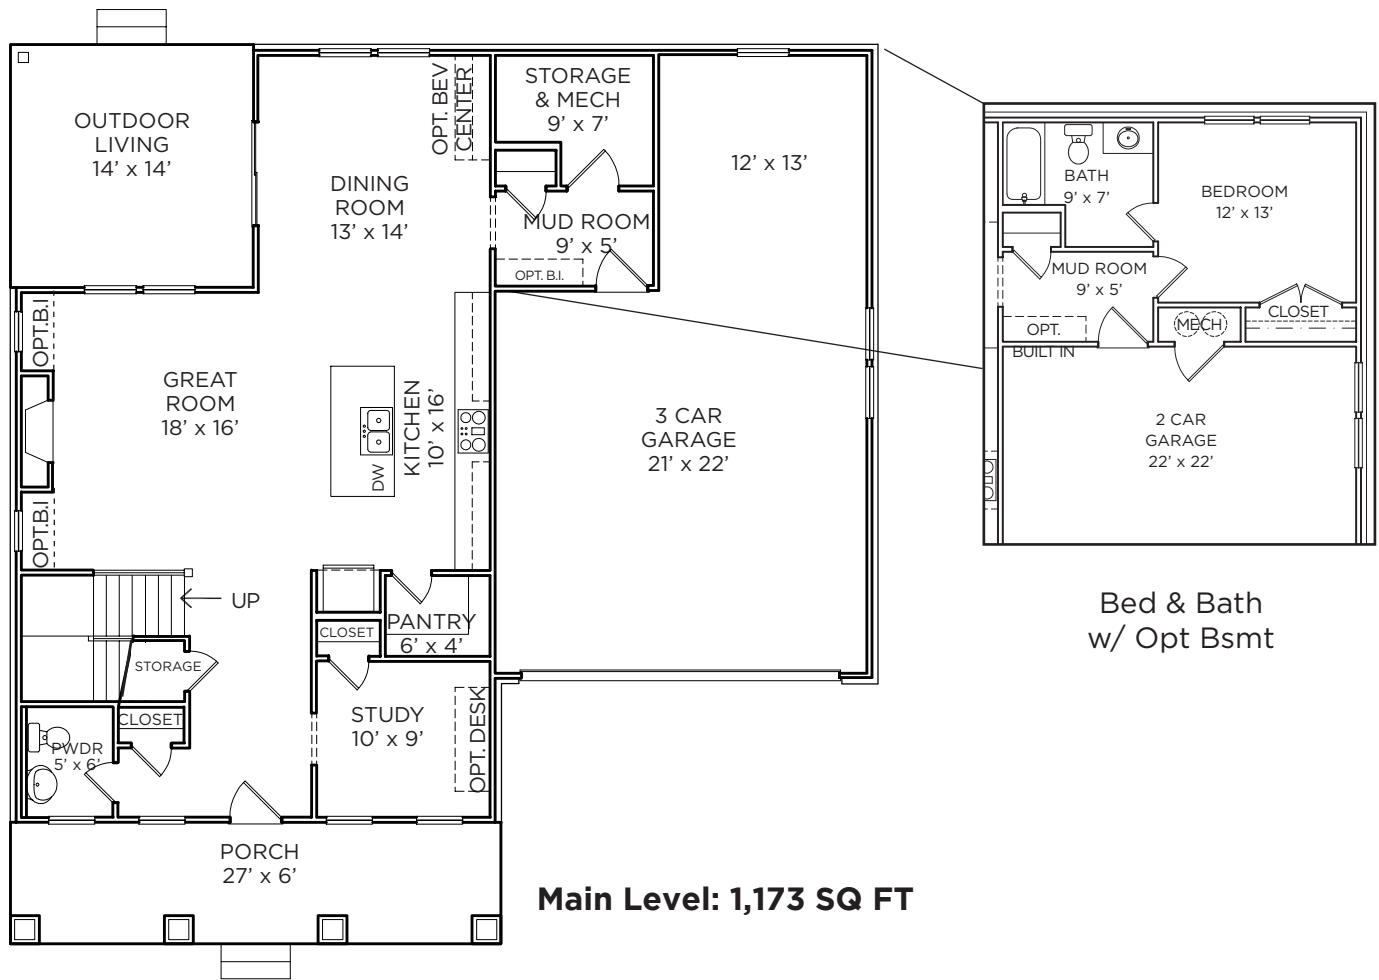

# THE HICKORY

**2,283 SQ FT**

- 2 Stories
- 3 Bed 2.5 Bath
- Primary Up

CRAFTSMAN

FARMHOUSE

PRAIRIE

12.7.22

[OldTownDesignGroup.com](http://OldTownDesignGroup.com)

OUTSTANDING LOCATIONS.  
TIMELESS DESIGNS.

**OLD TOWN**  
DESIGN GROUP

\*Pricing, Elevations and Floor Plans are subject to change.