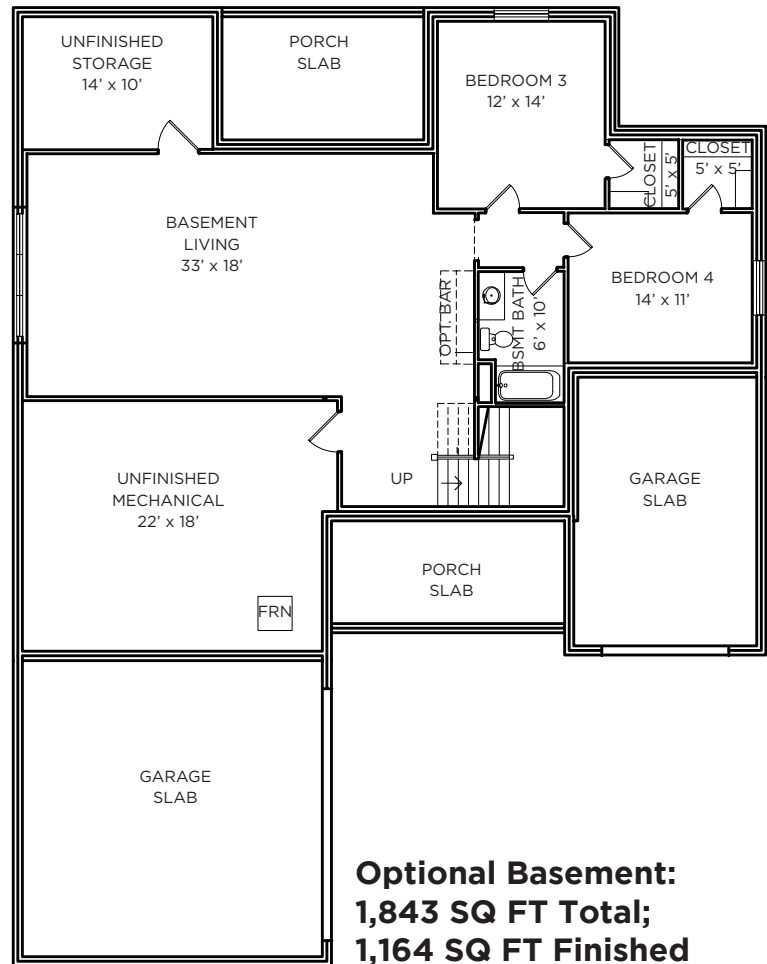

# THE EVERGREEN

**1,843 SQ FT**

- Ranch
- 3 Bed 2.5 Bath
- Primary on Main

FARMHOUSE

MODERN PRAIRIE

TUDOR

12.7.22

[OldTownDesignGroup.com](http://OldTownDesignGroup.com)

OUTSTANDING LOCATIONS.  
TIMELESS DESIGNS.

**OLD TOWN**  
DESIGN GROUP

**Main Level: 1,843 SQ FT**

OPT. SLIDING GLASS DOOR

**Optional Basement:  
1,843 SQ FT Total;  
1,164 SQ FT Finished**

**\*Pricing, Elevations and Floor Plans are subject to change.**