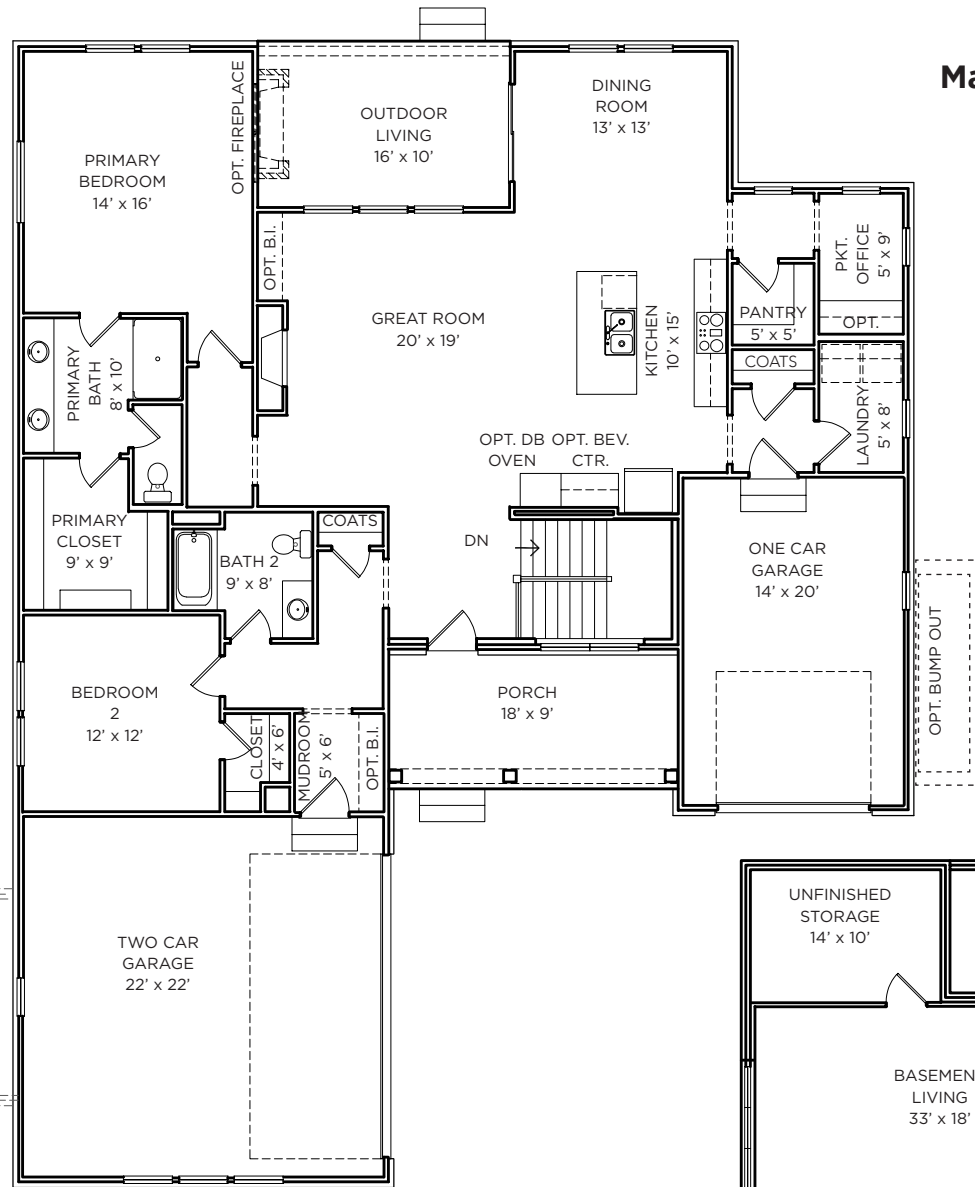

# THE EVERGREEN

**1,843 SQ FT**

- Ranch
- 3 Bed 2.5 Bath
- Primary on Main

FARMHOUSE

MODERN PRAIRIE

TUDOR

12.7.22

[OldTownDesignGroup.com](http://OldTownDesignGroup.com)

OUTSTANDING LOCATIONS.  
TIMELESS DESIGNS.

**OLD TOWN**  
DESIGN GROUP

**Main Level: 1,843 SQ FT**

OPT. SLIDING GLASS DOOR

**Optional Basement:  
1,843 SQ FT Total;  
1,164 SQ FT Finished**

**\*Pricing, Elevations and Floor Plans are subject to change.**