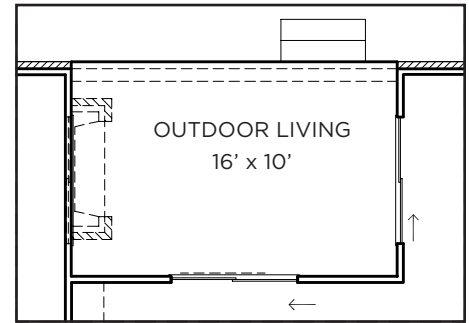

# THE EVERGREEN

**1,843 SQ FT**

- Ranch
- 3 Bed 2.5 Bath
- Primary on Main

FARMHOUSE

MODERN PRAIRIE

TUDOR

12.7.22

[OldTownDesignGroup.com](http://OldTownDesignGroup.com)

OUTSTANDING LOCATIONS.  
TIMELESS DESIGNS.

**OLD TOWN**  
DESIGN GROUP

**Main Level: 1,843 SQ FT**

OPT. SLIDING GLASS DOOR

**Optional Basement:  
1,843 SQ FT Total;  
1,164 SQ FT Finished**

**\*Pricing, Elevations and Floor Plans are subject to change.**