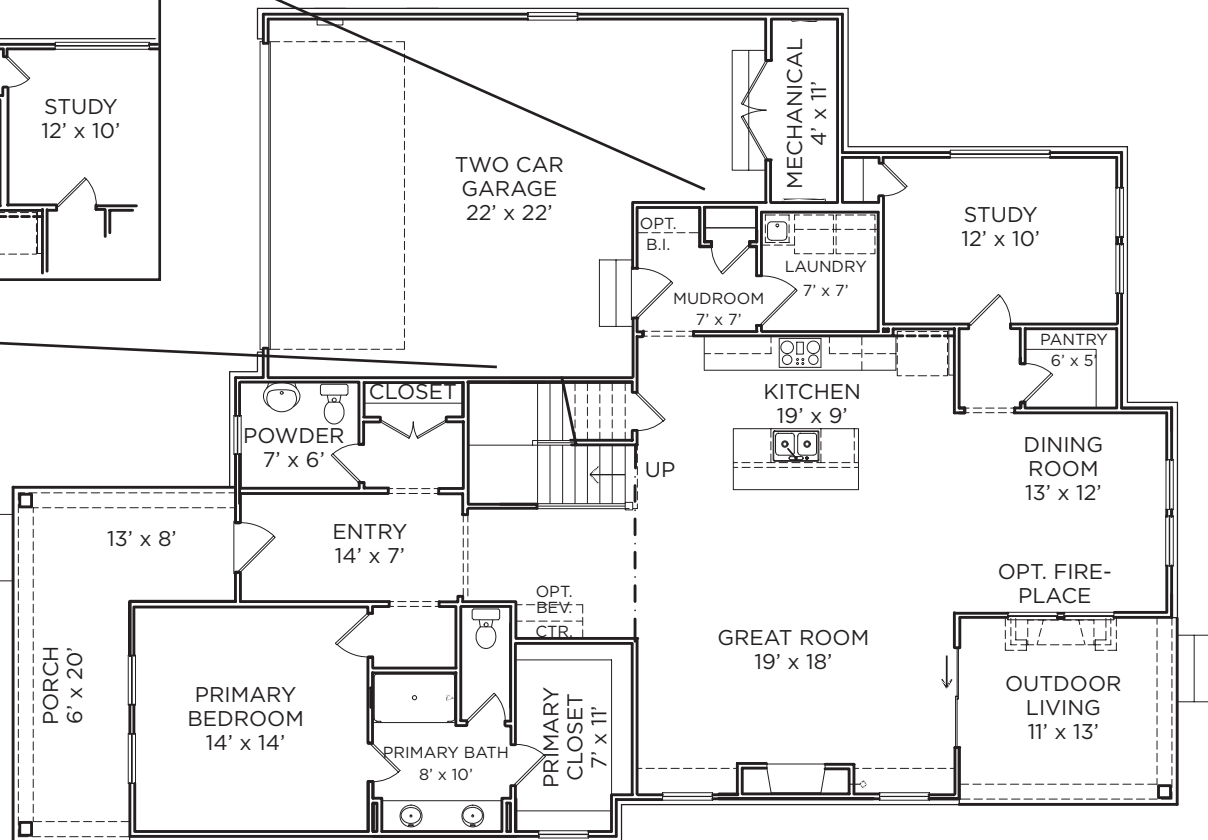

# THE CEDAR

**2,726 SQ FT**

- 2 Stories
- 4 Bed 2.5 Bath
- Primary on Main

CRAFTSMAN

FARMHOUSE

TUDOR

STAIRS WITH OPT. BSMT.

**Main Level: 1,775 SQ FT**

# THE CEDAR

**2,726 SQ FT**

- 2 Stories
- 4 Bed 2.5 Bath
- Primary on Main

**Upper Level: 951 SQ FT**

**Optional Basement:  
1,775 SQ FT Total  
856 SQ FT Finished**

**\*Pricing, Elevations and Floor Plans are subject to change.**