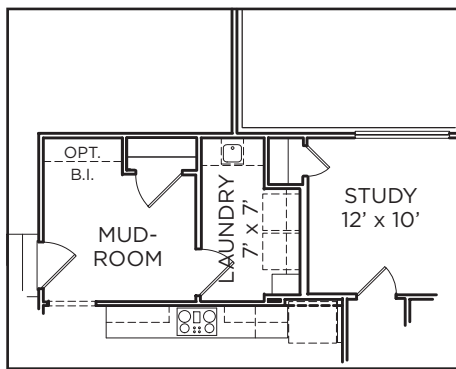

# THE CEDAR

**2,726 SQ FT**

- 2 Stories
- 4 Bed 2.5 Bath
- Primary on Main

CRAFTSMAN

FARMHOUSE

TUDOR

STAIRS WITH OPT. BSMT.

**Main Level: 1,775 SQ FT**

# THE CEDAR

**2,726 SQ FT**

- 2 Stories
- 4 Bed 2.5 Bath
- Primary on Main

**Upper Level: 951 SQ FT**

**Optional Basement:  
1,775 SQ FT Total  
856 SQ FT Finished**

**\*Pricing, Elevations and Floor Plans are subject to change.**