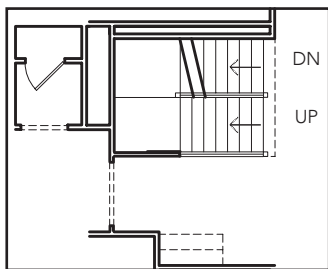

# THE CEDAR

**2,726 SQ FT**

- 2 Stories
- 4 Bed 2.5 Bath
- Primary on Main

CRAFTSMAN

FARMHOUSE

TUDOR

STAIRS WITH OPT. BSMT.

**Main Level: 1,775 SQ FT**

# THE CEDAR

**2,726 SQ FT**

- 2 Stories
- 4 Bed 2.5 Bath
- Primary on Main

**Upper Level: 951 SQ FT**

**Optional Basement:  
1,775 SQ FT Total  
856 SQ FT Finished**

**\*Pricing, Elevations and Floor Plans are subject to change.**