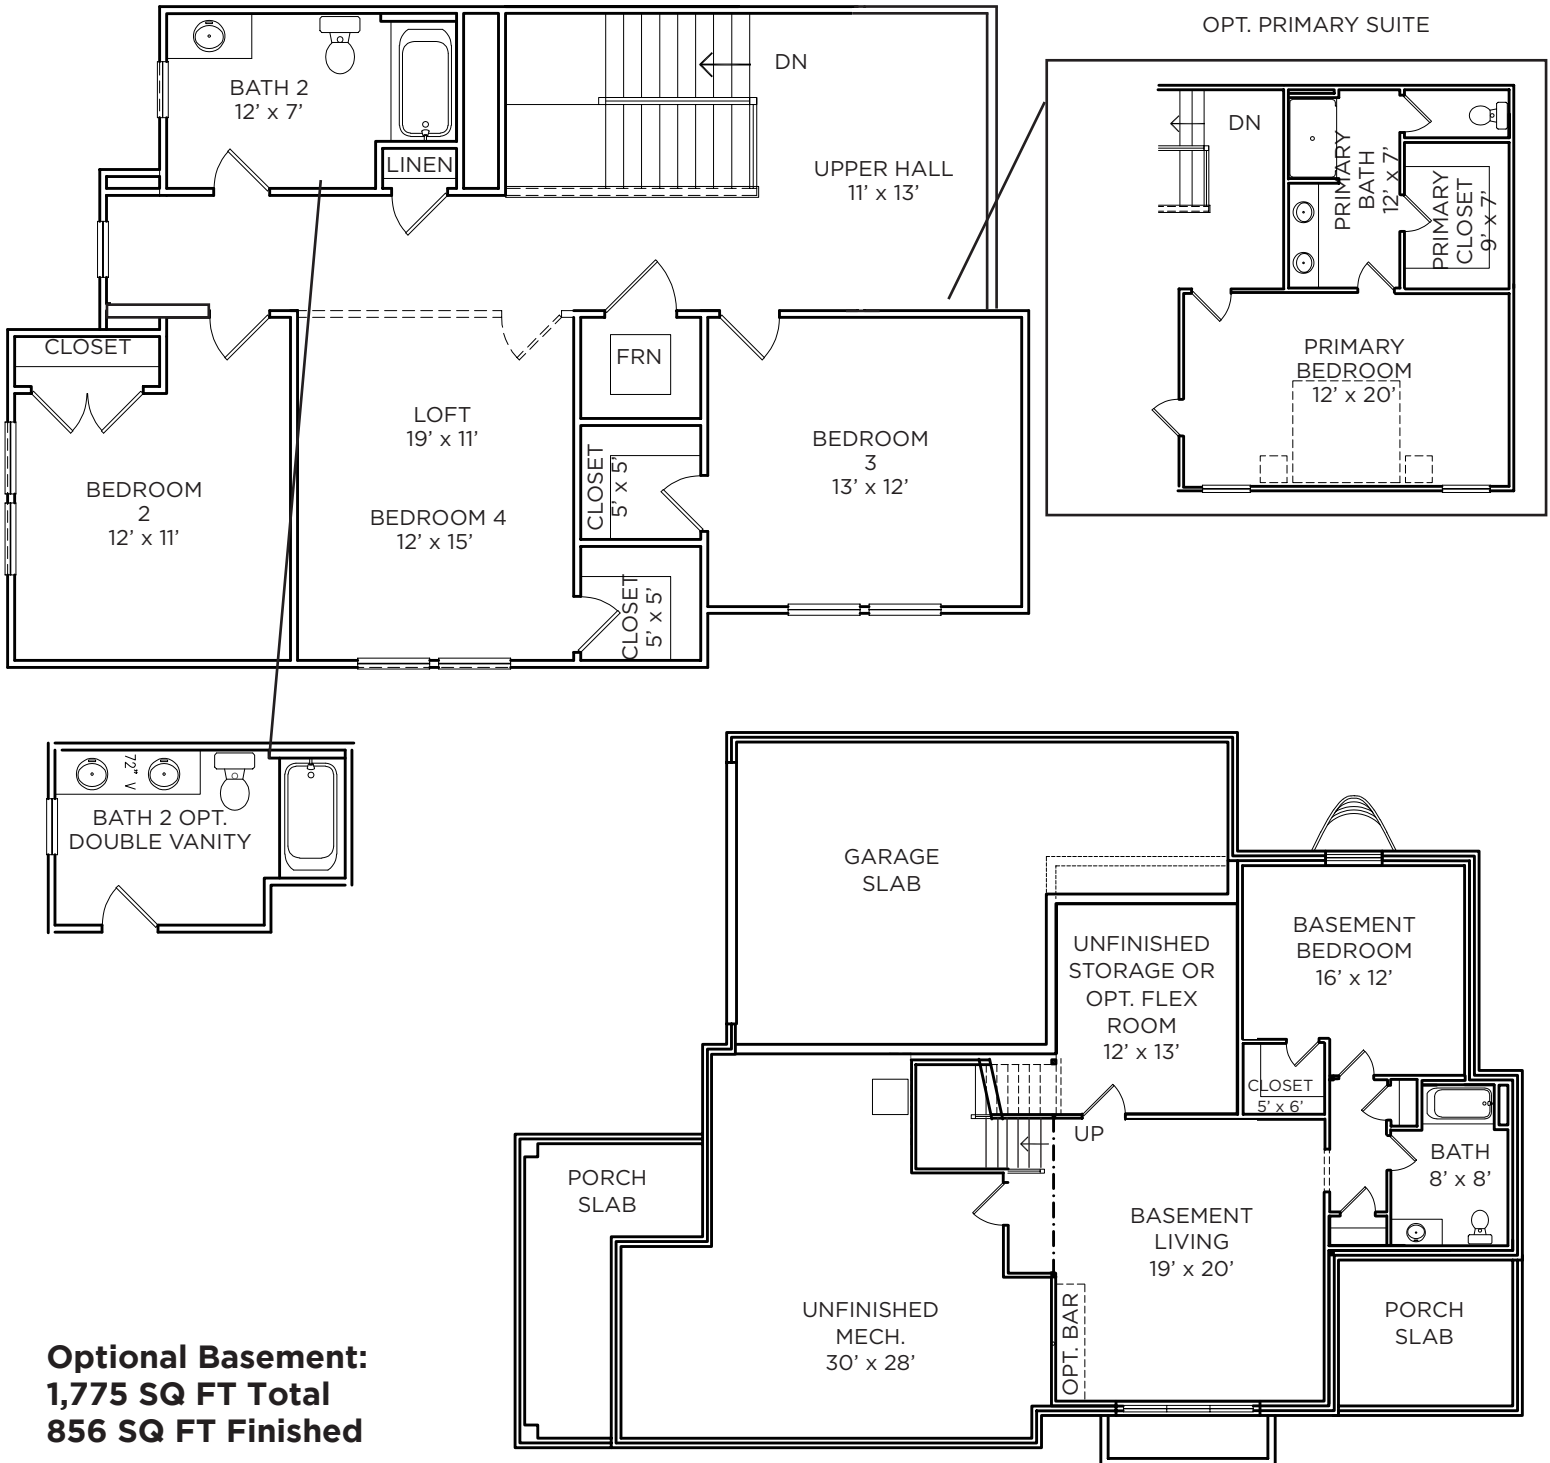

# THE CEDAR

**2,726 SQ FT**

- 2 Stories
- 4 Bed 2.5 Bath
- Primary on Main

CRAFTSMAN

FARMHOUSE

TUDOR

STAIRS WITH OPT. BSMT.

**Main Level: 1,775 SQ FT**

# THE CEDAR

**2,726 SQ FT**

- 2 Stories
- 4 Bed 2.5 Bath
- Primary on Main

**Upper Level: 951 SQ FT**

**Optional Basement:  
1,775 SQ FT Total  
856 SQ FT Finished**

**\*Pricing, Elevations and Floor Plans are subject to change.**