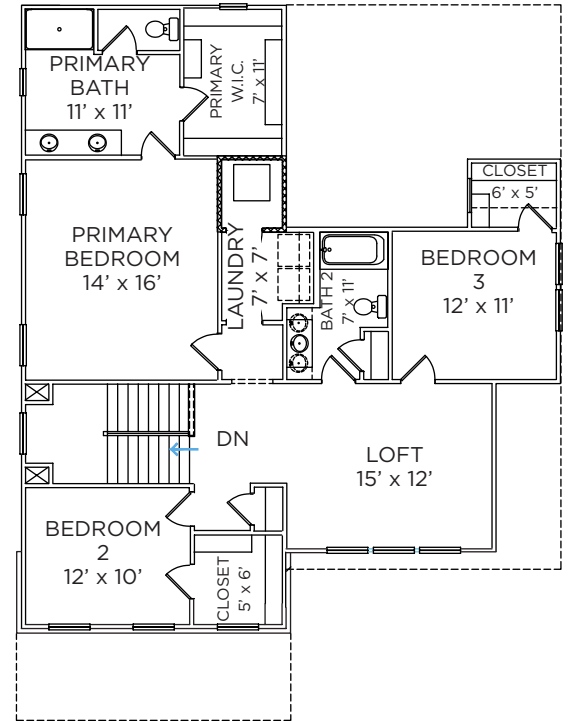

THE BRIAR

2,516 SQ FT

- 2 Stories
- 3 Bed 2.5 Bath
- Primary Up

COTTAGE

CONTEMPORARY

TUDOR

Main Level: 1,285 SQ FT

**Optional Basement:
1,285 Total SQ FT
676 Finished SQ FT**

Upper Level: 1,231 SQ FT

***Pricing, Elevations and Floor Plans are subject to change.**