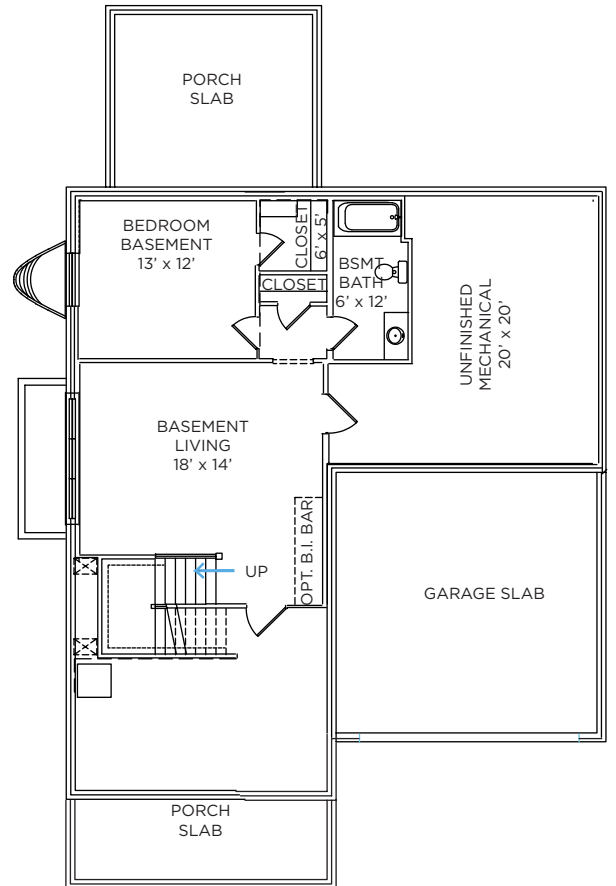

THE BRIAR

2,516 SQ FT

- 2 Stories
- 3 Bed 2.5 Bath
- Primary Up

COTTAGE

CONTEMPORARY

TUDOR

Main Level: 1,285 SQ FT

**Optional Basement:
1,285 Total SQ FT
676 Finished SQ FT**

Upper Level: 1,231 SQ FT

***Pricing, Elevations and Floor Plans are subject to change.**