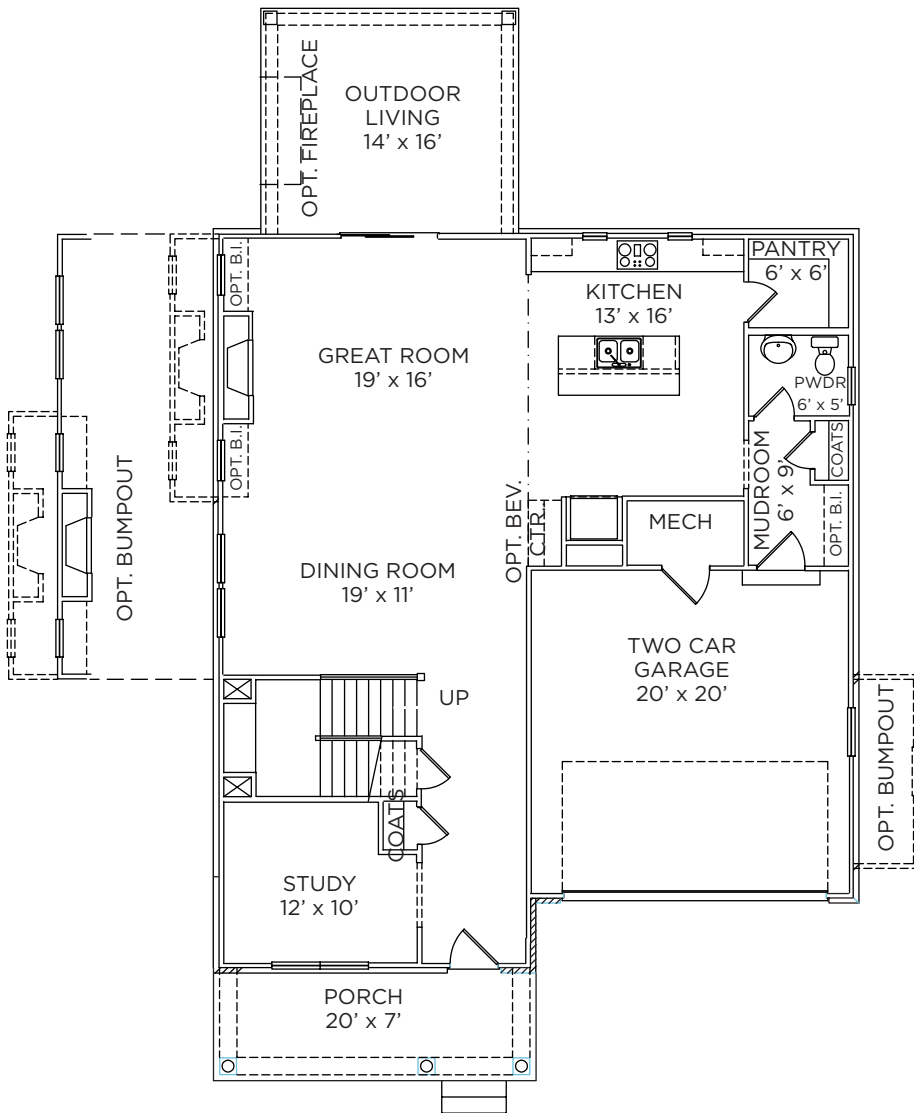

THE BRIAR

2,516 SQ FT

- 2 Stories
- 3 Bed 2.5 Bath
- Primary Up

COTTAGE

CONTEMPORARY

TUDOR

Main Level: 1,285 SQ FT

**Optional Basement:
1,285 Total SQ FT
676 Finished SQ FT**

Upper Level: 1,231 SQ FT

***Pricing, Elevations and Floor Plans are subject to change.**