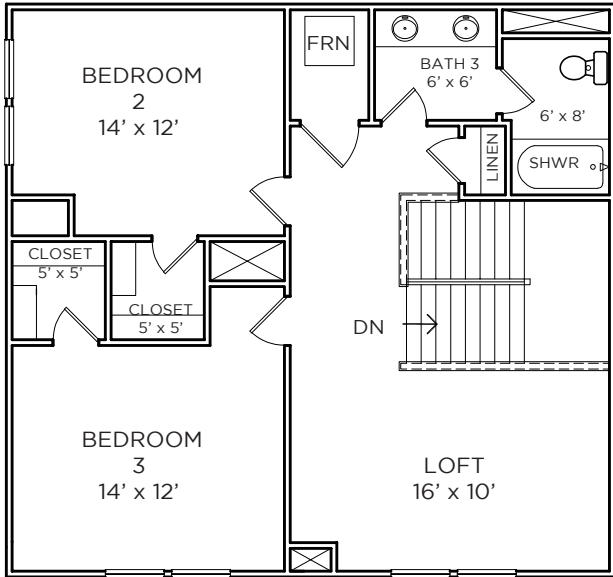

MODEL HOME

**HILLVIEW MODEL | Jasper Plan**  
1774 Mill Pond Court, Franklin, IN 46131  
5 Beds, 4.5 Baths; 4,823 Total SQ FT

Main Level: 2,007 SQ FT

For More Information Contact Nicholas Pohancek:  
317.502.7087 | Nicholas@OldTownDesignGroup.com

OUTSTANDING LOCATIONS.  
TIMELESS DESIGNS.

**Second Level: 809 SQ FT**

**Basement: 2,007 Total SQ FT,  
1,070 Finished SQ FT**

\*Renderings and images are representative only and may not accurately reflect the home. As we strive for innovative designs, we reserve the right to change any features, dimensions, architectural details and designs. This flyer is not a part of the legal contract and may vary from home to home. Please ask your New Home Consultant for complete information.