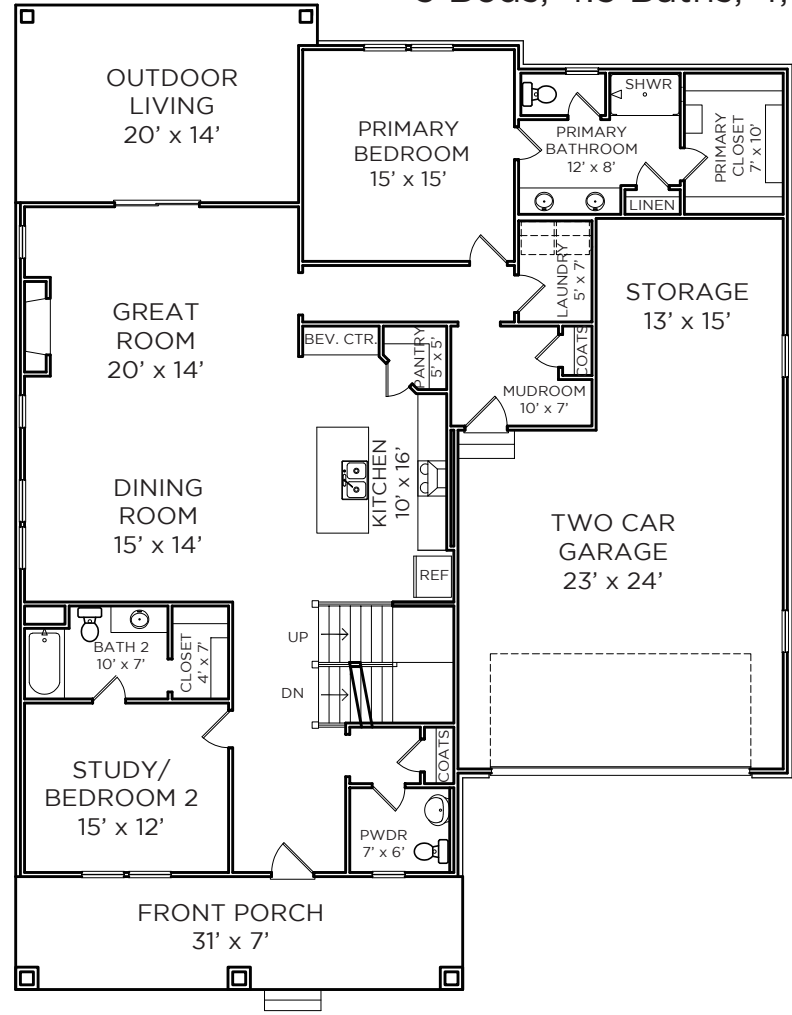

MODEL HOME

**HILLVIEW MODEL | Jasper Plan**  
1774 Mill Pond Court, Franklin, IN 46131  
5 Beds, 4.5 Baths; 4,823 Total SQ FT

Main Level: 2,007 SQ FT

For More Information Contact Nicholas Pohancek:  
317.502.7087 | Nicholas@OldTownDesignGroup.com

OUTSTANDING LOCATIONS.  
TIMELESS DESIGNS.

**Second Level: 809 SQ FT**

**Basement: 2,007 Total SQ FT,  
1,070 Finished SQ FT**

\*Renderings and images are representative only and may not accurately reflect the home. As we strive for innovative designs, we reserve the right to change any features, dimensions, architectural details and designs. This flyer is not a part of the legal contract and may vary from home to home. Please ask your New Home Consultant for complete information.