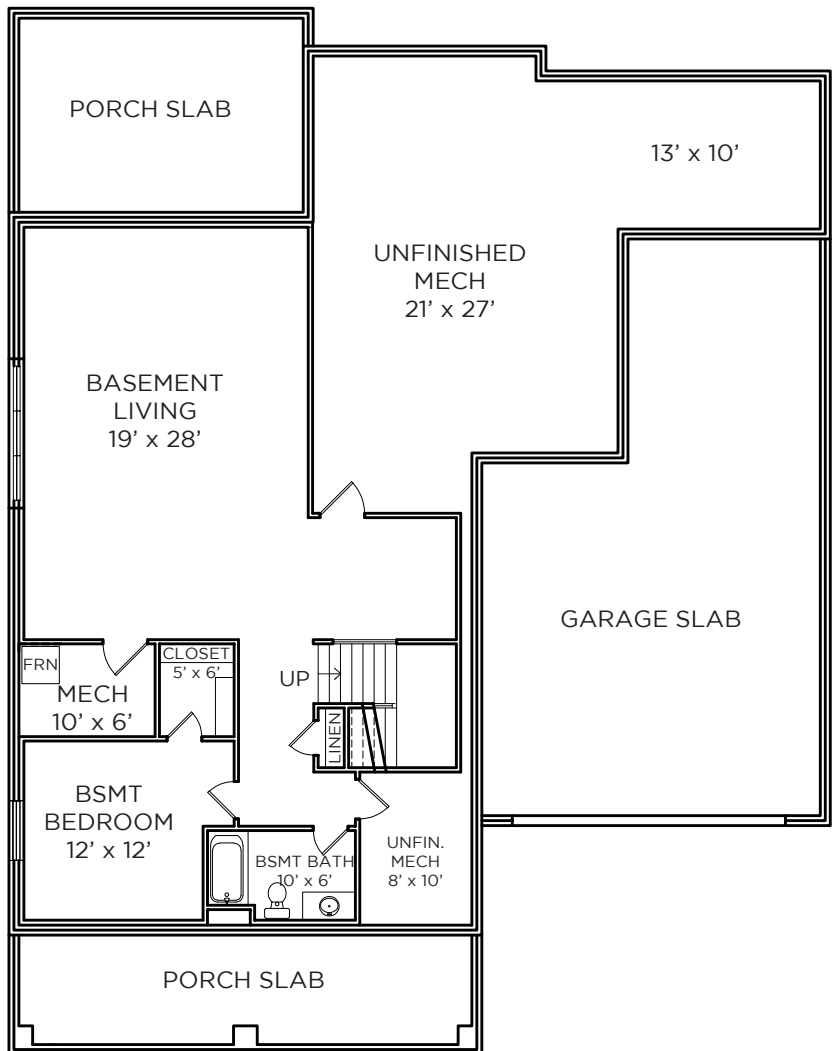

MODEL HOME

**HILLVIEW MODEL | Jasper Plan**  
1774 Mill Pond Court, Franklin, IN 46131  
5 Beds, 4.5 Baths; 4,823 Total SQ FT

Main Level: 2,007 SQ FT

For More Information Contact Nicholas Pohancek:  
317.502.7087 | Nicholas@OldTownDesignGroup.com

OUTSTANDING LOCATIONS.  
TIMELESS DESIGNS.

**Second Level: 809 SQ FT**

**Basement: 2,007 Total SQ FT,  
1,070 Finished SQ FT**

\*Renderings and images are representative only and may not accurately reflect the home. As we strive for innovative designs, we reserve the right to change any features, dimensions, architectural details and designs. This flyer is not a part of the legal contract and may vary from home to home. Please ask your New Home Consultant for complete information.