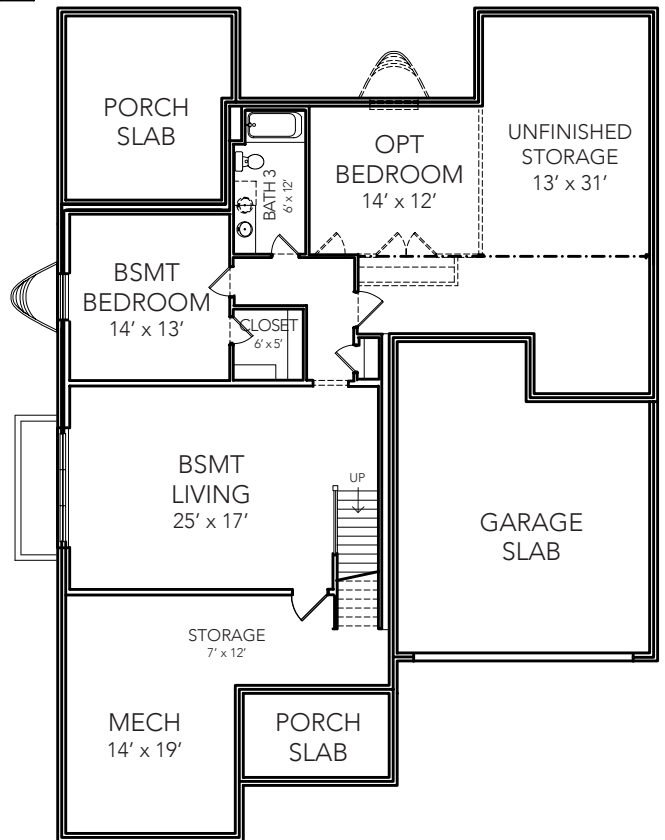

THE SPRUCE

2,004 SQ FT

- Ranch
- 3 Bed 2 Bath
- Primary on Main

CRAFTSMAN

COTTAGE

FARMHOUSE

MODERN PRAIRIE

FARMHOUSE 2

TUDOR

Main Level: 2,004 SQ FT

Stair Location
w/ Opt Bsmt

Opt. Upper Level:
499 Total SQ FT

Opt. Basement:
2,004 Total SQ FT
877 Finished SQ FT