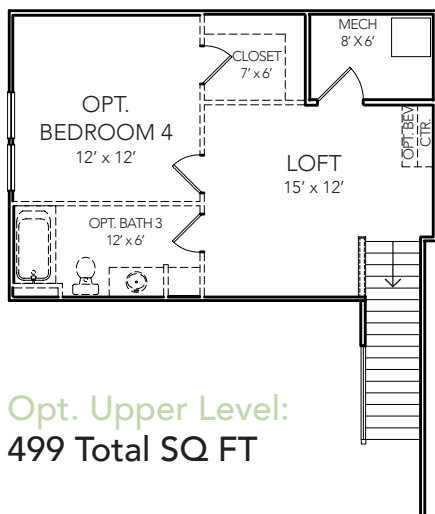

THE SPRUCE

2,004 SQ FT

- Ranch
- 3 Bed 2 Bath
- Primary on Main

CRAFTSMAN

COTTAGE

FARMHOUSE

MODERN PRAIRIE

FARMHOUSE 2

TUDOR

Main Level: 2,004 SQ FT

Stair Location
w/ Opt Bsmt

Opt. Upper Level:
499 Total SQ FT

Opt. Basement:
2,004 Total SQ FT
877 Finished SQ FT