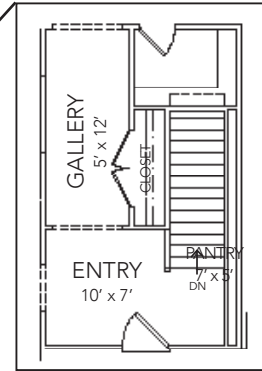

THE SPRUCE

2,004 SQ FT

- Ranch
- 3 Bed 2 Bath
- Primary on Main

CRAFTSMAN

COTTAGE

FARMHOUSE

MODERN PRAIRIE

FARMHOUSE 2

TUDOR

Main Level: 2,004 SQ FT

Stair Location
w/ Opt Bsmt

Opt. Upper Level:
499 Total SQ FT

Opt. Basement:
2,004 Total SQ FT
877 Finished SQ FT