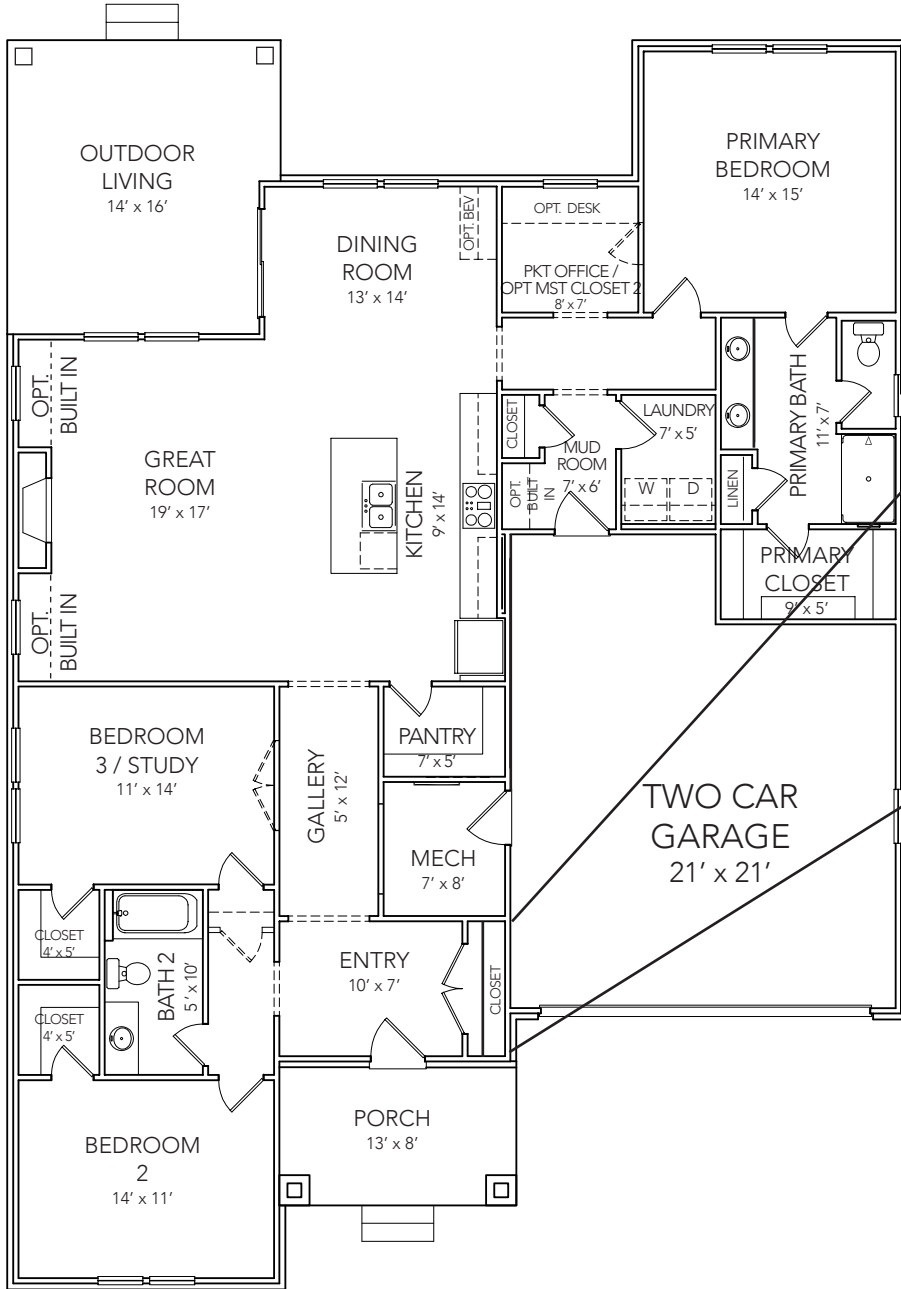

THE SPRUCE

2,004 SQ FT

- Ranch
- 3 Bed 2 Bath
- Primary on Main

CRAFTSMAN

COTTAGE

FARMHOUSE

MODERN PRAIRIE

FARMHOUSE 2

TUDOR

Main Level: 2,004 SQ FT

Stair Location
w/ Opt Bsmt

Opt. Upper Level:
499 Total SQ FT

Opt. Basement:
2,004 Total SQ FT
877 Finished SQ FT