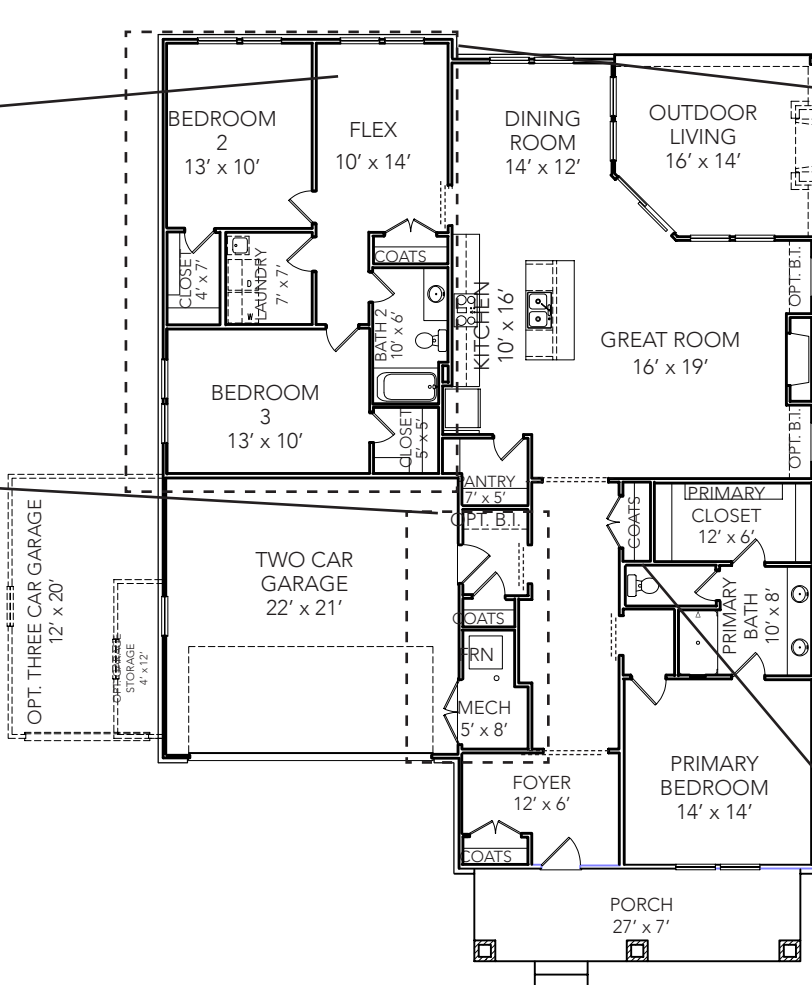

THE SAGE

2,199 SQ FT

- Ranch
- 3 Bed 2 ½ Bath
- Primary on Main

CRAFTSMAN

FARMHOUSE

TUDOR

STAIRS / MUDROOM
WITH OPT. BASEMENT
OR SECOND FLOOR

OPT. BEV. CTR.

Main Level: 2,199 SQ FT

THE SAGE

2,199 SQ FT

- Ranch
- 3 Bed 2 ½ Bath
- Primary on Main

Optional Upper Level:
579 SQ FT Total

Optional Basement:
2,199 SQ FT Total
765 SQ FT Finished