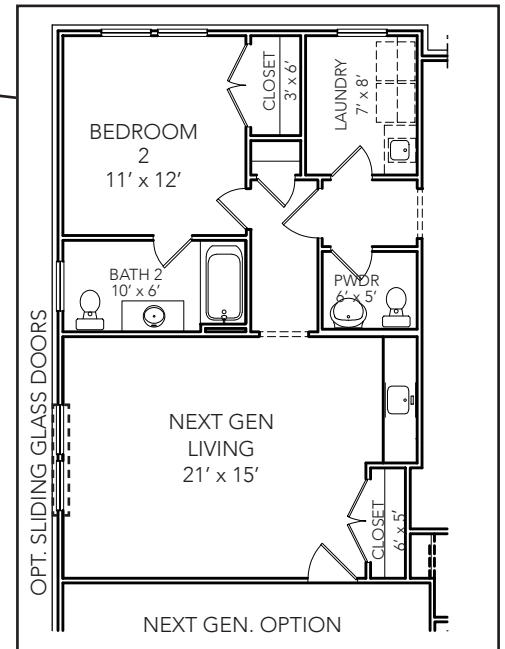

THE SAGE

2,199 SQ FT

- Ranch
- 3 Bed 2 ½ Bath
- Primary on Main

CRAFTSMAN

FARMHOUSE

TUDOR

STAIRS / MUDROOM
WITH OPT. BASEMENT
OR SECOND FLOOR

OPT. BEV. CTR.

Main Level: 2,199 SQ FT

THE SAGE

2,199 SQ FT

- Ranch
- 3 Bed 2 ½ Bath
- Primary on Main

Optional Upper Level:
579 SQ FT Total

Optional Basement:
2,199 SQ FT Total
765 SQ FT Finished