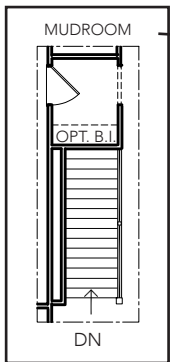

THE SAGE

2,199 SQ FT

- Ranch
- 3 Bed 2 ½ Bath
- Primary on Main

CRAFTSMAN

FARMHOUSE

TUDOR

STAIRS / MUDROOM
WITH OPT. BASEMENT
OR SECOND FLOOR

OPT. BEV. CTR.

Main Level: 2,199 SQ FT

THE SAGE

2,199 SQ FT

- Ranch
- 3 Bed 2 ½ Bath
- Primary on Main

Optional Upper Level:
579 SQ FT Total

Optional Basement:
2,199 SQ FT Total
765 SQ FT Finished