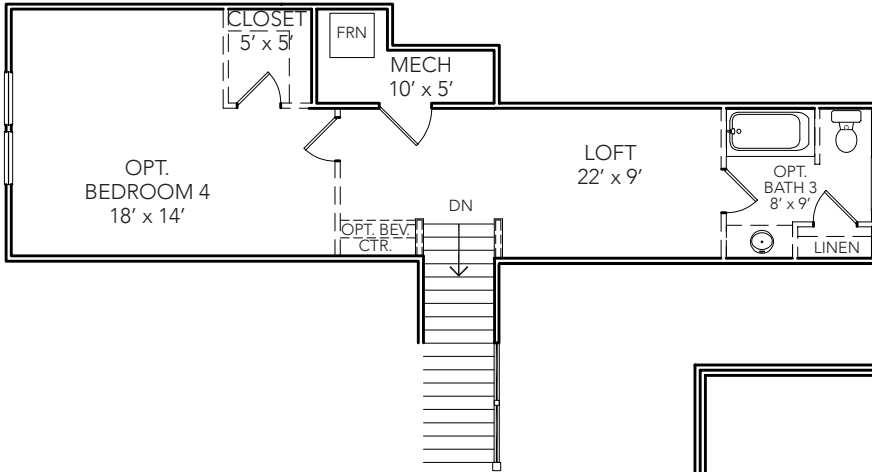

THE SAGE

2,199 SQ FT

- Ranch
- 3 Bed 2 ½ Bath
- Primary on Main

CRAFTSMAN

FARMHOUSE

TUDOR

STAIRS / MUDROOM
WITH OPT. BASEMENT
OR SECOND FLOOR

OPT. BEV. CTR.

Main Level: 2,199 SQ FT

THE SAGE

2,199 SQ FT

- Ranch
- 3 Bed 2 ½ Bath
- Primary on Main

Optional Upper Level:
579 SQ FT Total

Optional Basement:
2,199 SQ FT Total
765 SQ FT Finished