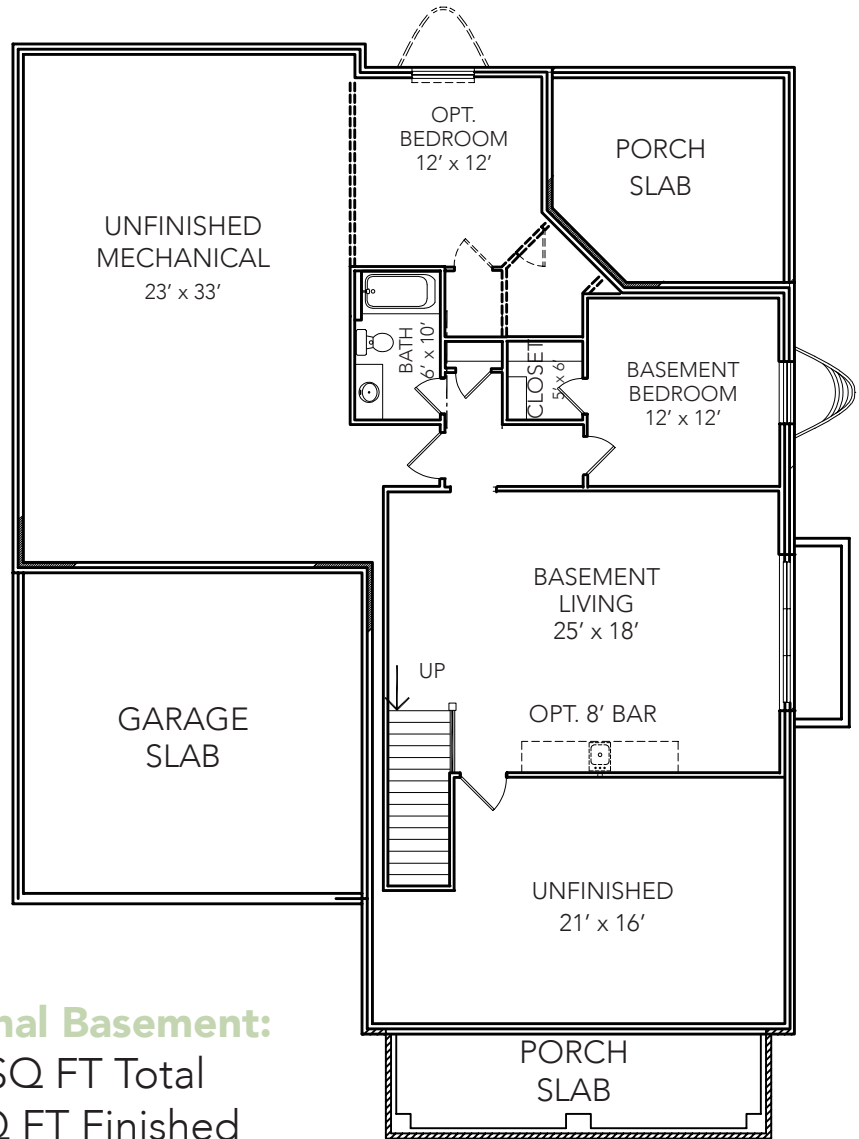

THE SAGE

2,199 SQ FT

- Ranch
- 3 Bed 2 ½ Bath
- Primary on Main

CRAFTSMAN

FARMHOUSE

TUDOR

STAIRS / MUDROOM
WITH OPT. BASEMENT
OR SECOND FLOOR

OPT. BEV. CTR.

Main Level: 2,199 SQ FT

THE SAGE

2,199 SQ FT

- Ranch
- 3 Bed 2 ½ Bath
- Primary on Main

Optional Upper Level:
579 SQ FT Total

Optional Basement:
2,199 SQ FT Total
765 SQ FT Finished