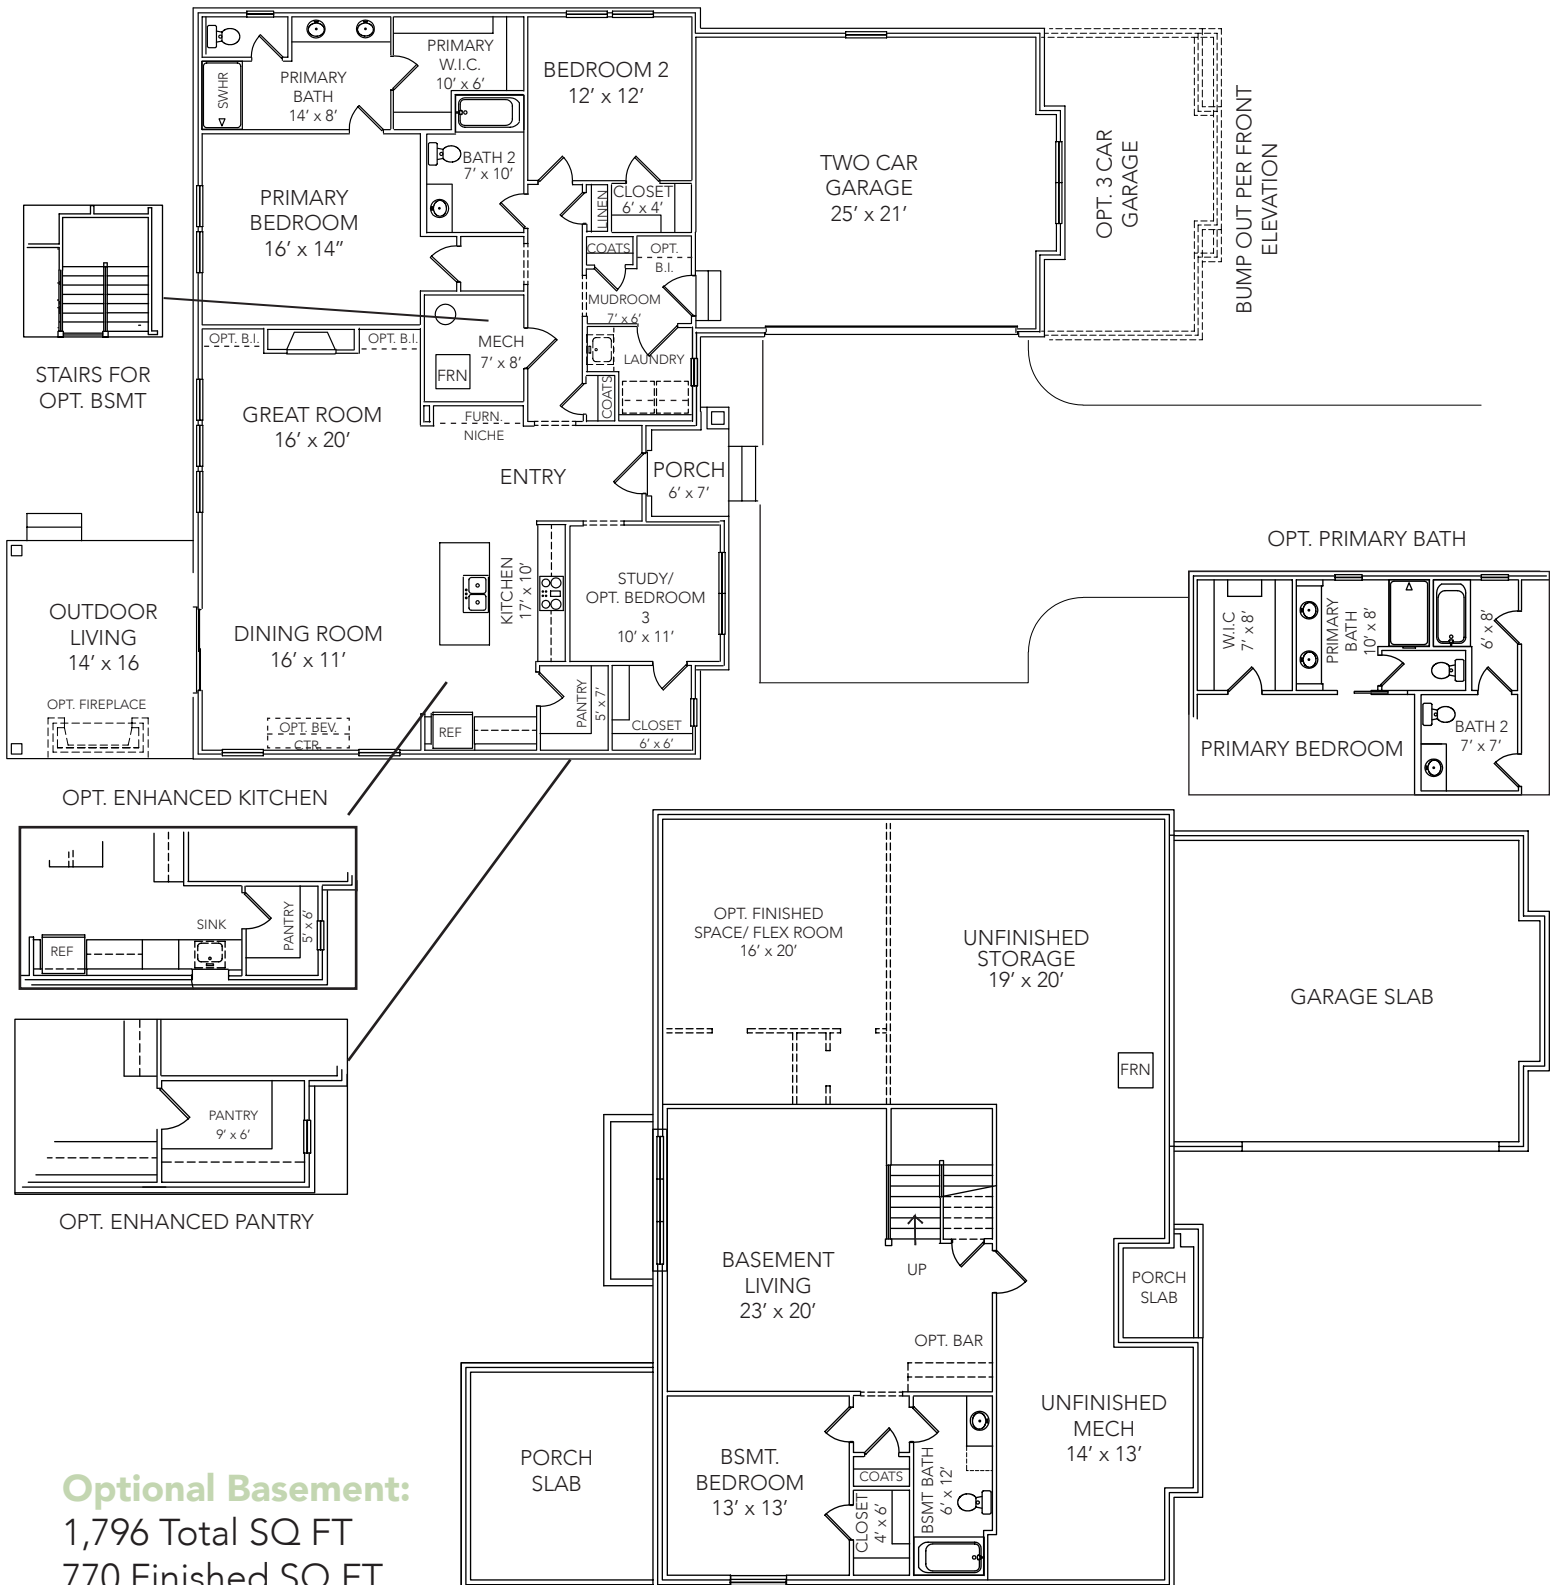

THE HOLLY

1,977 SQ FT

- Ranch
- 4 Bed 3 Bath
- Primary on Main

CRAFTSMAN

MODERN FARMHOUSE

TUDOR

7.14.22

OldTownDesignGroup.com

OUTSTANDING LOCATIONS.
TIMELESS DESIGNS.

OLD TOWN
DESIGN GROUP

THE HOLLY

1,977 SQ FT

- Ranch
- 4 Bed 3 Bath
- Primary on Main

Main Level: 1,977 SQ FT

Optional Basement:
1,796 Total SQ FT
770 Finished SQ FT

7.14.22