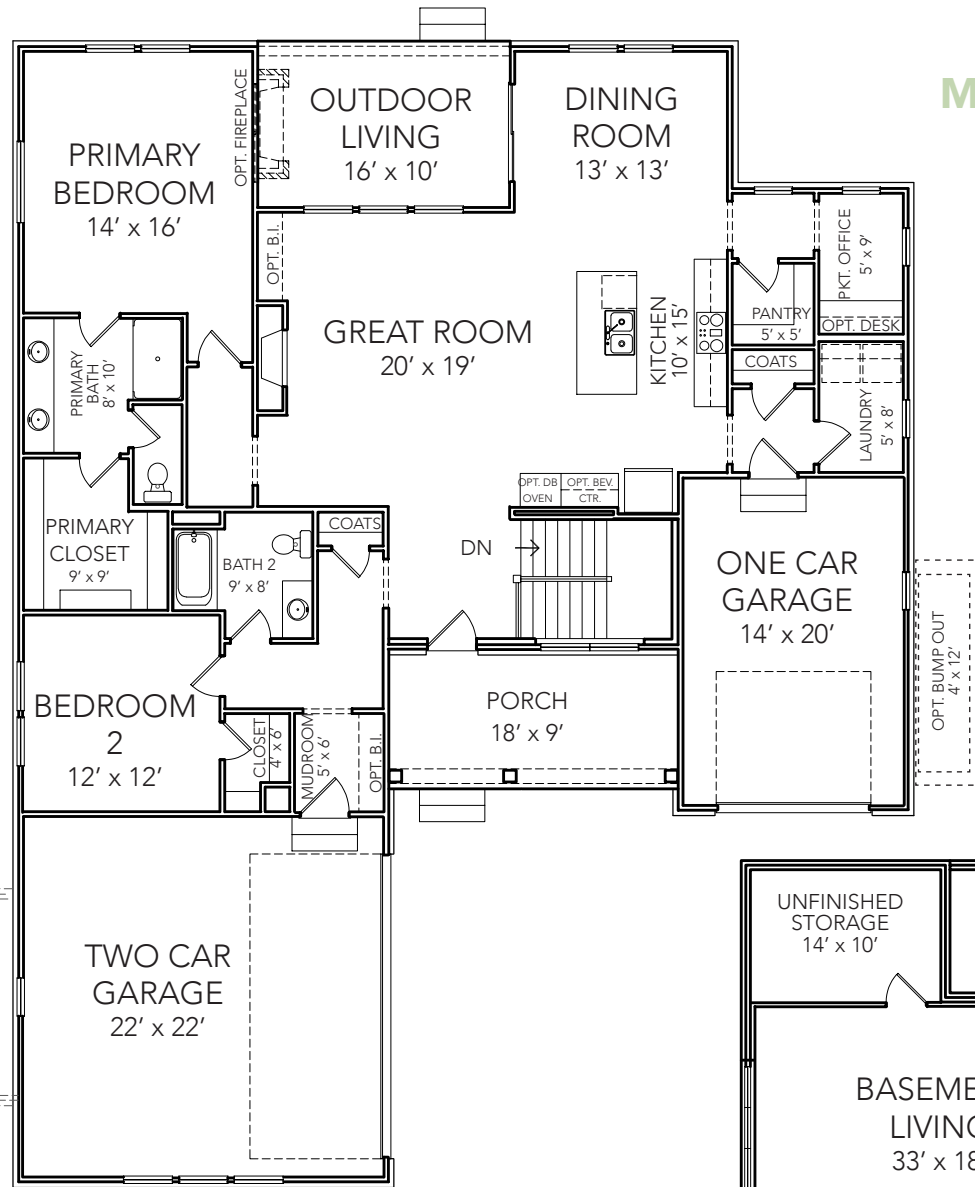

THE EVERGREEN

1,843 SQ FT

- Ranch
- 3 Bed 2 ½ Bath
- Primary On Main

FARMHOUSE

MODERN PRARIE

TUDOR

7.12.22

OldTownDesignGroup.com

OUTSTANDING LOCATIONS.
TIMELESS DESIGNS.

OLD TOWN
DESIGN GROUP

Main Level: 1,843 SQ FT

OPT. SLIDING GLASS DOOR

Optional Basement: 1,843 SQ FT Total; 1,164 SQ FT Finished

7.12.22

OldTownDesignGroup.com

OUTSTANDING LOCATIONS.
TIMELESS DESIGNS.