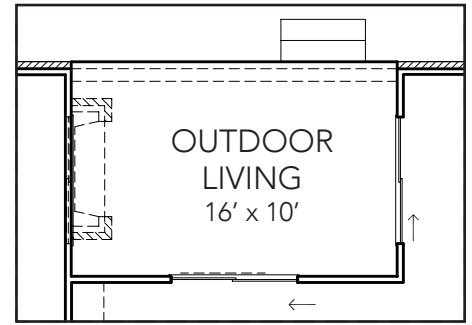

THE EVERGREEN

1,843 SQ FT

- Ranch
- 3 Bed 2 ½ Bath
- Primary On Main

FARMHOUSE

MODERN PRARIE

TUDOR

7.12.22

OldTownDesignGroup.com

OUTSTANDING LOCATIONS.
TIMELESS DESIGNS.

OLD TOWN
DESIGN GROUP

Main Level: 1,843 SQ FT

OPT. SLIDING GLASS DOOR

Optional Basement: 1,843 SQ FT Total; 1,164 SQ FT Finished

7.12.22

OldTownDesignGroup.com

OUTSTANDING LOCATIONS.
TIMELESS DESIGNS.