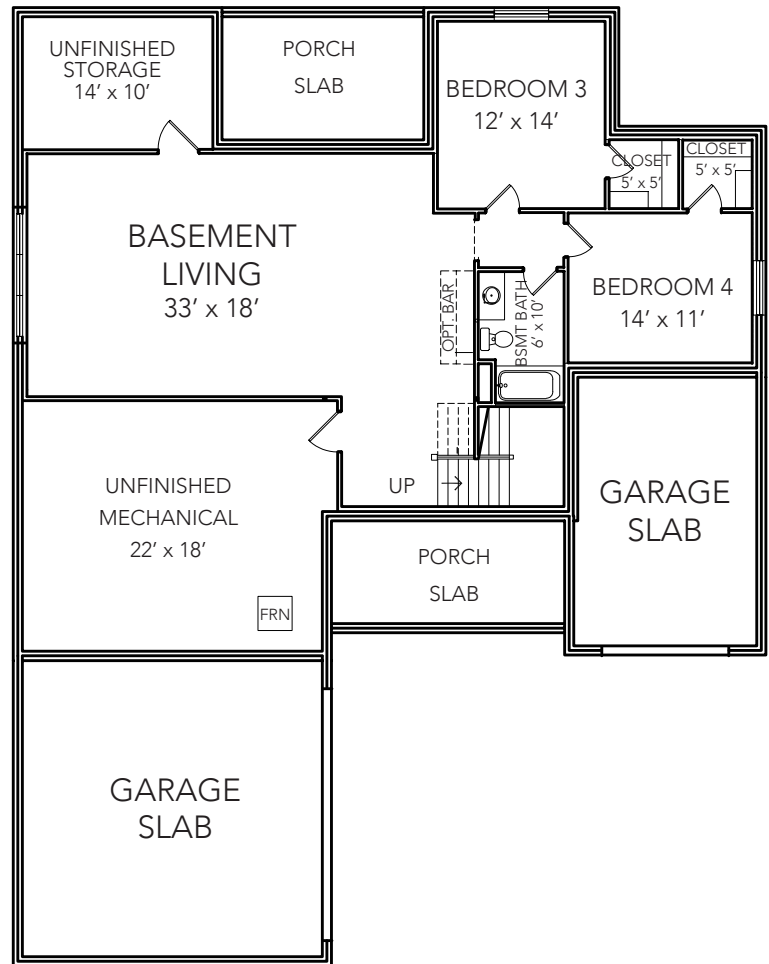

THE EVERGREEN

1,843 SQ FT

- Ranch
- 3 Bed 2 ½ Bath
- Primary On Main

FARMHOUSE

MODERN PRARIE

TUDOR

7.12.22

OldTownDesignGroup.com

OUTSTANDING LOCATIONS.
TIMELESS DESIGNS.

OLD TOWN
DESIGN GROUP

Main Level: 1,843 SQ FT

OPT. SLIDING GLASS DOOR

Optional Basement: 1,843 SQ FT Total; 1,164 SQ FT Finished

7.12.22

OldTownDesignGroup.com

OUTSTANDING LOCATIONS.
TIMELESS DESIGNS.