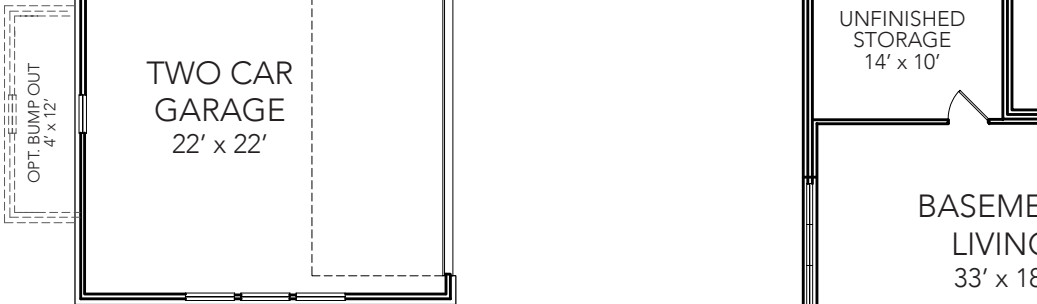

OUTSTANDING LOCATIONS.
TIMELESS DESIGNS.

OLD TOWN
DESIGN GROUP

Main Level: 1,843 SQ FT

OPT. SLIDING GLASS DOOR

Optional Basement: 1,843 SQ FT Total; 1,164 SQ FT Finished

7.12.22

OldTownDesignGroup.com

OUTSTANDING LOCATIONS.
TIMELESS DESIGNS.