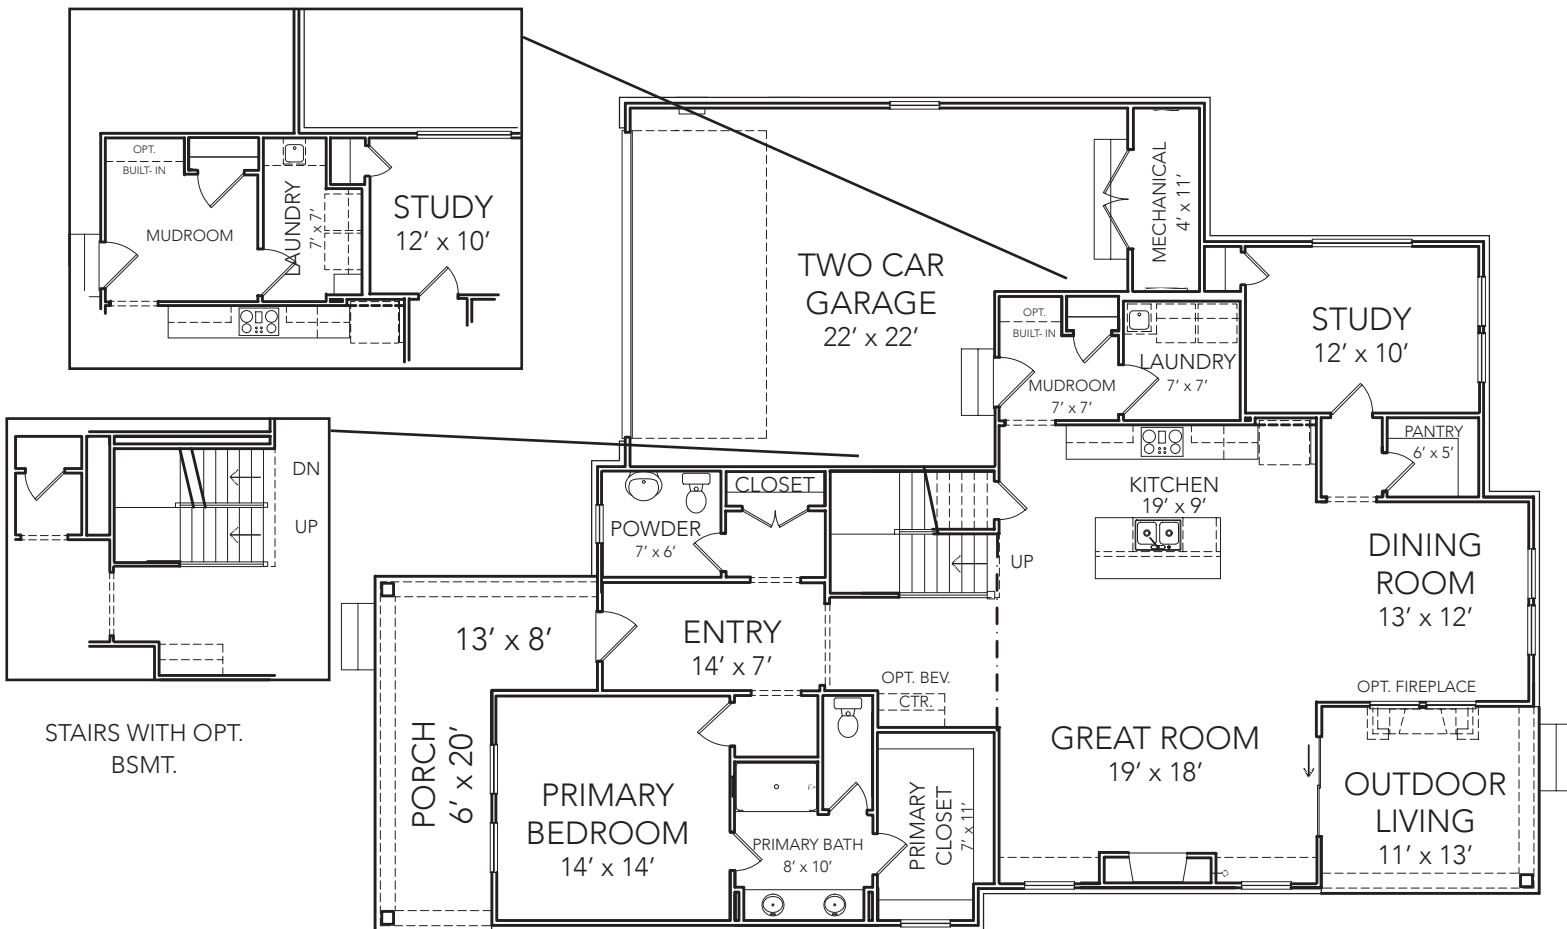

# THE CEDAR

**2,726 SQ FT**

- 2 Stories
- 3 Bed 2 ½ Bath
- Primary on Main

CRAFTSMAN

FARMHOUSE

TUDOR

**Main Level:** 1,775 SQ FT

# THE CEDAR

**2,726 SQ FT**

- 2 Stories
- 3 Bed 2 ½ Bath
- Primary on Main

**Upper Level: 951 SQ FT**

**Optional Basement:**  
1,775 SQ FT Total  
856 SQ FT Finished