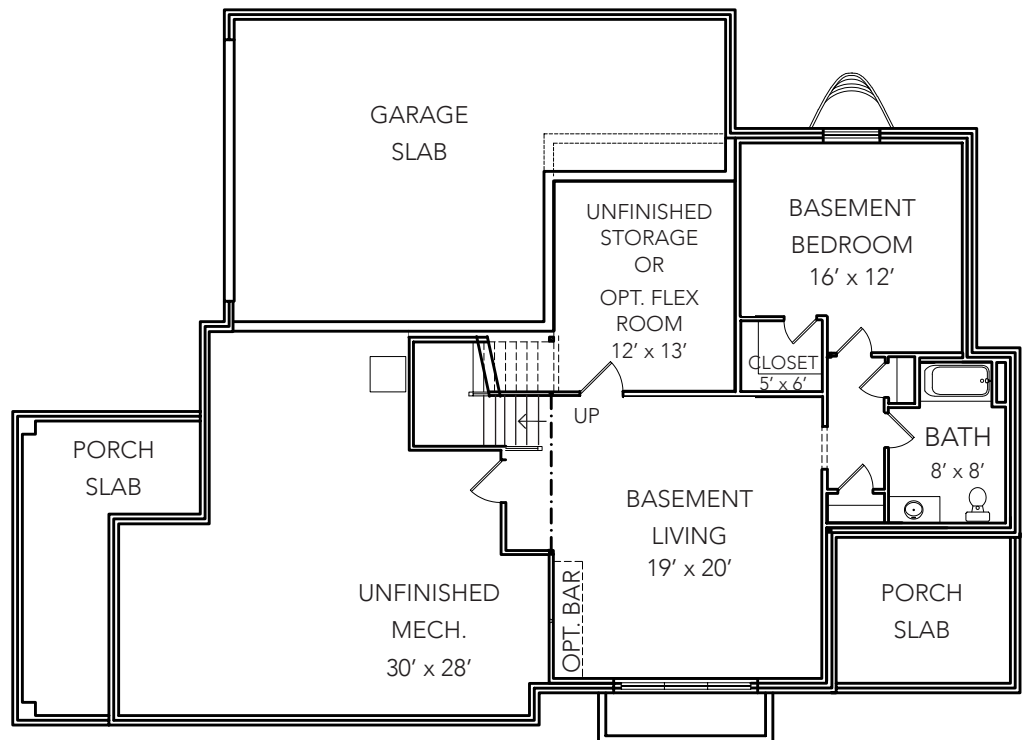

# THE CEDAR

**2,726 SQ FT**

- 2 Stories
- 3 Bed 2 ½ Bath
- Primary on Main

CRAFTSMAN

FARMHOUSE

TUDOR

**Main Level:** 1,775 SQ FT

# THE CEDAR

**2,726 SQ FT**

- 2 Stories
- 3 Bed 2 ½ Bath
- Primary on Main

**Upper Level: 951 SQ FT**

**Optional Basement:**  
1,775 SQ FT Total  
856 SQ FT Finished