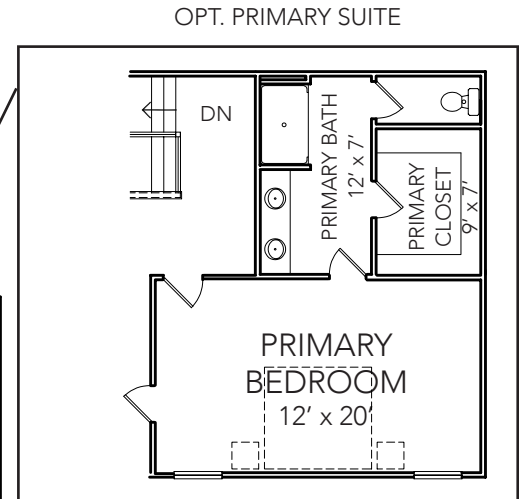

# THE CEDAR

**2,726 SQ FT**

- 2 Stories
- 3 Bed 2 ½ Bath
- Primary on Main

CRAFTSMAN

FARMHOUSE

TUDOR

**Main Level:** 1,775 SQ FT

# THE CEDAR

**2,726 SQ FT**

- 2 Stories
- 3 Bed 2 ½ Bath
- Primary on Main

**Upper Level: 951 SQ FT**

**Optional Basement:**  
1,775 SQ FT Total  
856 SQ FT Finished