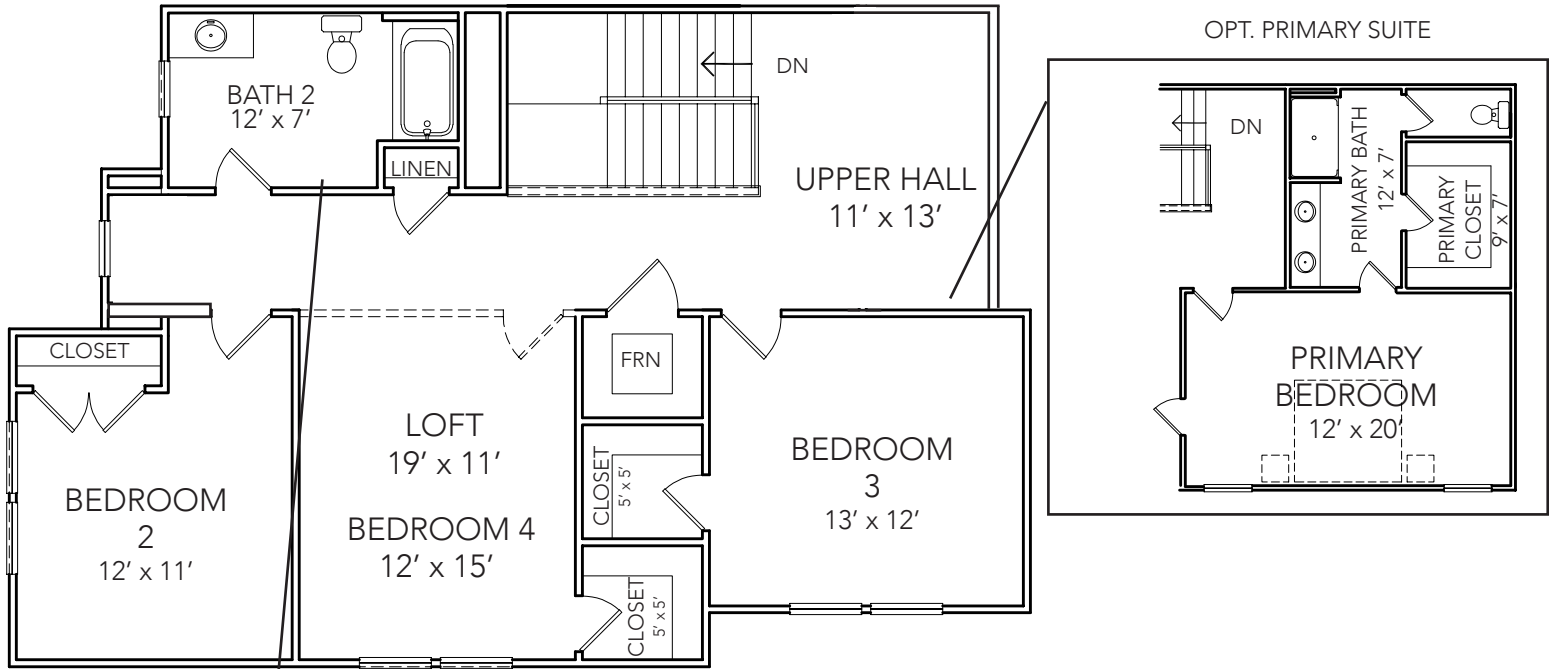

# THE CEDAR

**2,726 SQ FT**

- 2 Stories
- 3 Bed 2 ½ Bath
- Primary on Main

CRAFTSMAN

FARMHOUSE

TUDOR

**Main Level:** 1,775 SQ FT

# THE CEDAR

**2,726 SQ FT**

- 2 Stories
- 3 Bed 2 ½ Bath
- Primary on Main

**Upper Level: 951 SQ FT**

**Optional Basement:**  
1,775 SQ FT Total  
856 SQ FT Finished