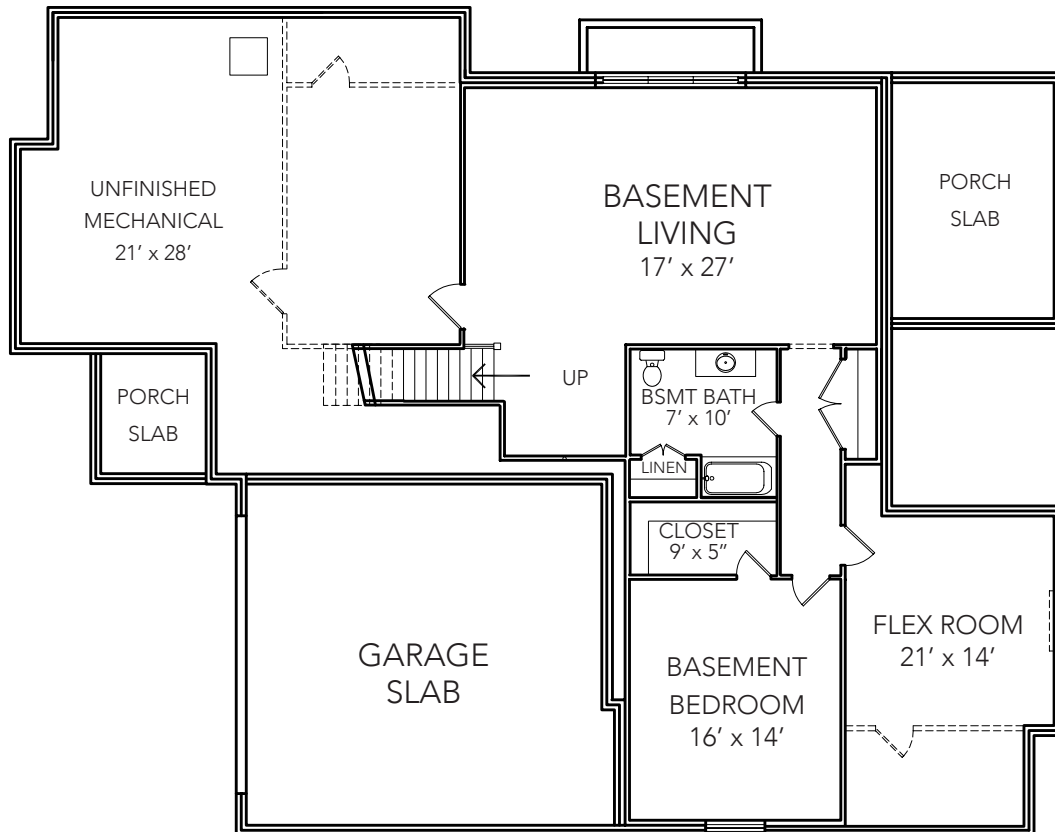

THE SAPPHIRE

2,195 SQ FT

- Ranch
- 3 Bed 2 ½ Bath
- Primary On Main

CRAFTSMAN

FARMHOUSE

TUDOR

Main Level: 2,195 SQ FT

2.28.22

OldTownDesignGroup.com

OUTSTANDING LOCATIONS.
TIMELESS DESIGNS.

OLD TOWN
DESIGN GROUP

THE SAPPHIRE

2,195 SQ FT

- Ranch
- 3 Bed 2 ½ Bath
- Primary On Main

Optional Basement: 2,195 SQ FT Total; 1,045 SQ FT Finished