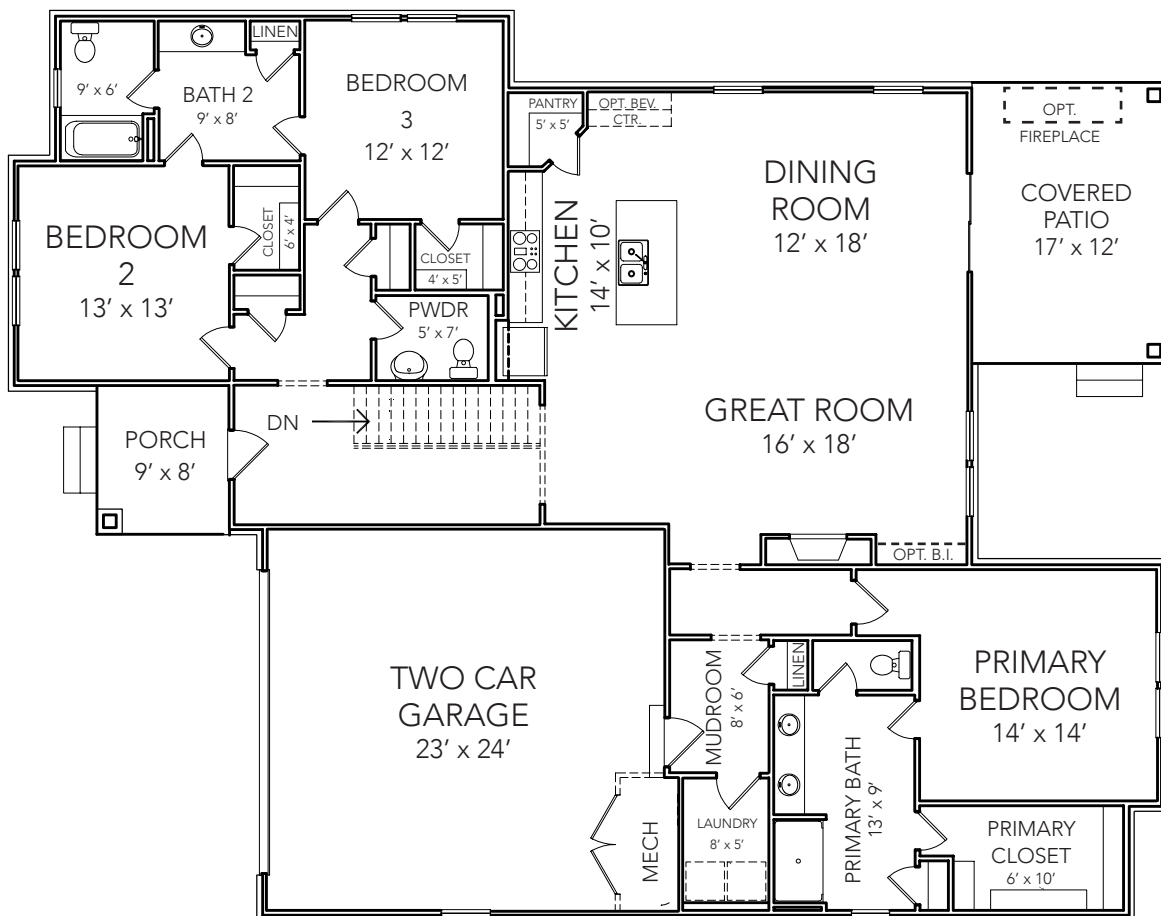

THE SAPPHIRE

2,195 SQ FT

- Ranch
- 3 Bed 2 ½ Bath
- Primary On Main

CRAFTSMAN

FARMHOUSE

TUDOR

Main Level: 2,195 SQ FT

2.28.22

OldTownDesignGroup.com

OUTSTANDING LOCATIONS.
TIMELESS DESIGNS.

OLD TOWN
DESIGN GROUP

THE SAPPHIRE

2,195 SQ FT

- Ranch
- 3 Bed 2 ½ Bath
- Primary On Main

Optional Basement: 2,195 SQ FT Total; 1,045 SQ FT Finished