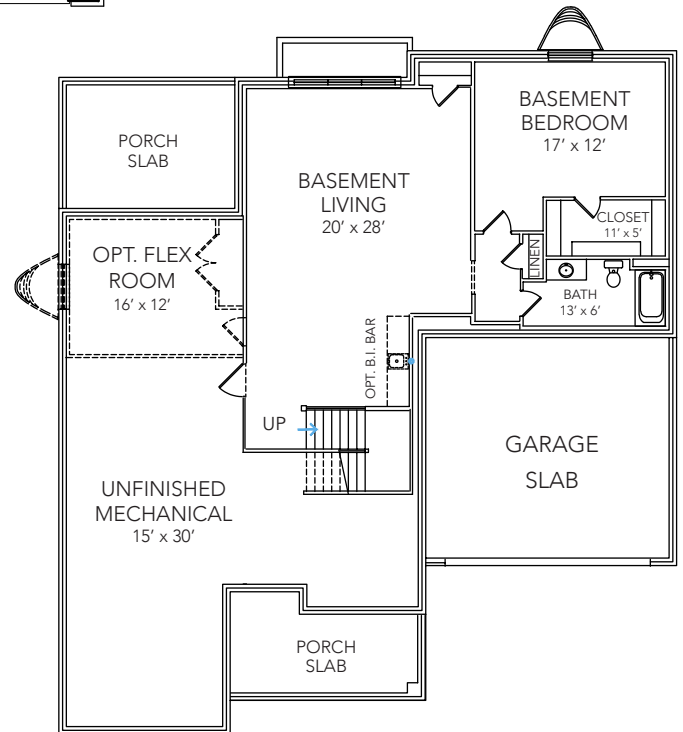

THEIRIS

2,025 SQ FT

- Ranch
- 4 Bed 2 Bath
- Primary on Main

CRAFTSMAN

FARMHOUSE

COTTAGE

2.28.22

OldTownDesignGroup.com

OUTSTANDING LOCATIONS.
TIMELESS DESIGNS.

OLD TOWN
DESIGN GROUP

THE IRIS

2,025 SQ FT

- Ranch
- 4 Bed 2 Bath
- Primary on Main

Main Level: 2,205 SQ FT

Optional Basement:
2,025 Total SQ FT
1,002 Finished SQ FT