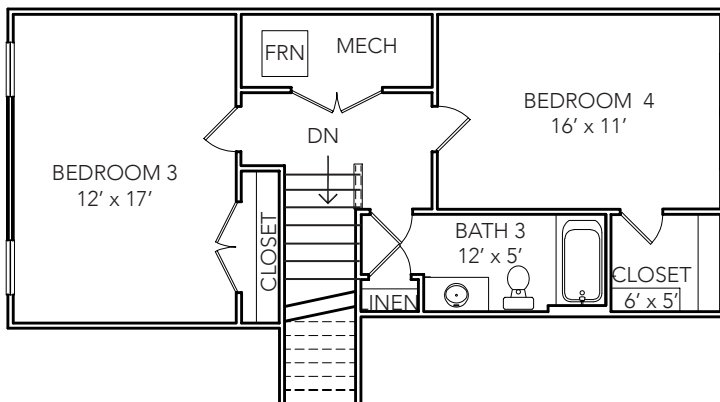

THE HAZEL

2,314 SQ FT

- 2 - Story
- 4 Bed 3 1/2 Bath
- Primary on Main

TUDOR

CONTEMPORARY

COTTAGE

THE HAZEL

2,314 SQ FT

- 2 - Story
- 4 Bed 3 1/2 Bath
- Primary on Main

Main Level: 1,670 SQ FT

Optional Basement:
1,670 Total SQ FT
790 Finished SQ FT

Upper Level: 644 SQ FT