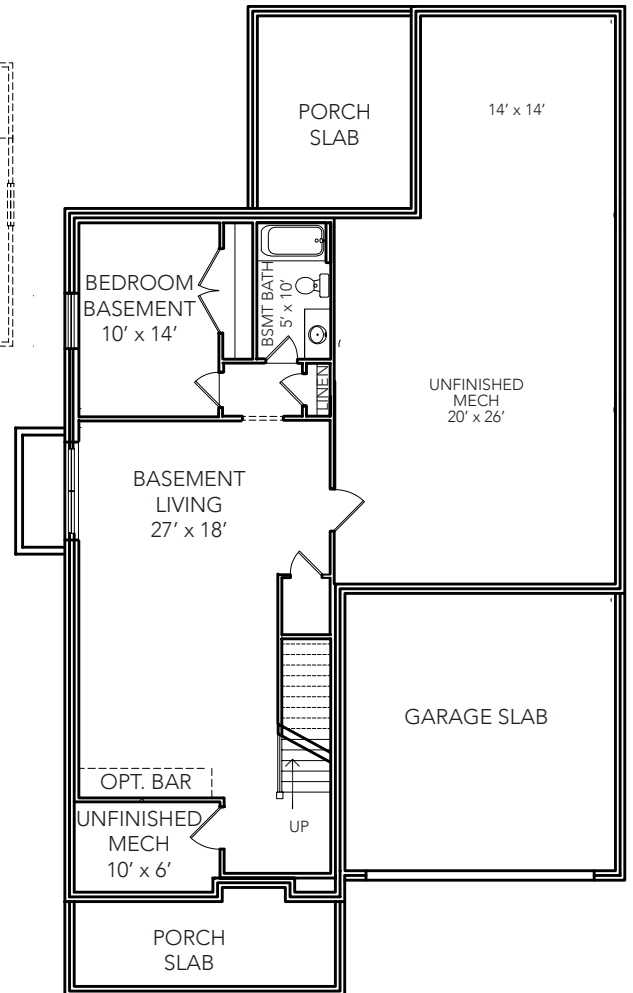

THE HAZEL

2,314 SQ FT

- 2 - Story
- 4 Bed 3 1/2 Bath
- Primary on Main

TUDOR

CONTEMPORARY

COTTAGE

THE HAZEL

2,314 SQ FT

- 2 - Story
- 4 Bed 3 1/2 Bath
- Primary on Main

Main Level: 1,670 SQ FT

Optional Basement:
1,670 Total SQ FT
790 Finished SQ FT

Upper Level: 644 SQ FT