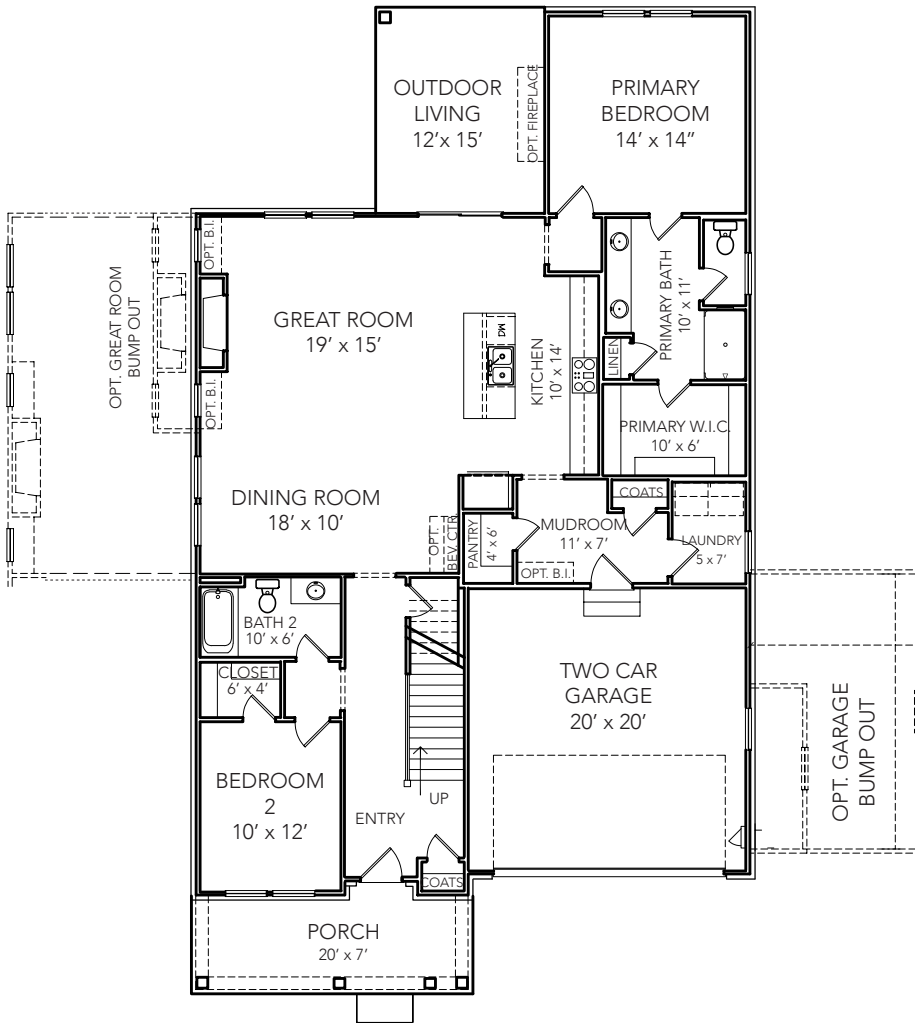

THE HAZEL

2,314 SQ FT

- 2 - Story
- 4 Bed 3 1/2 Bath
- Primary on Main

TUDOR

CONTEMPORARY

COTTAGE

THE HAZEL

2,314 SQ FT

- 2 - Story
- 4 Bed 3 1/2 Bath
- Primary on Main

Main Level: 1,670 SQ FT

Optional Basement:
1,670 Total SQ FT
790 Finished SQ FT

Upper Level: 644 SQ FT