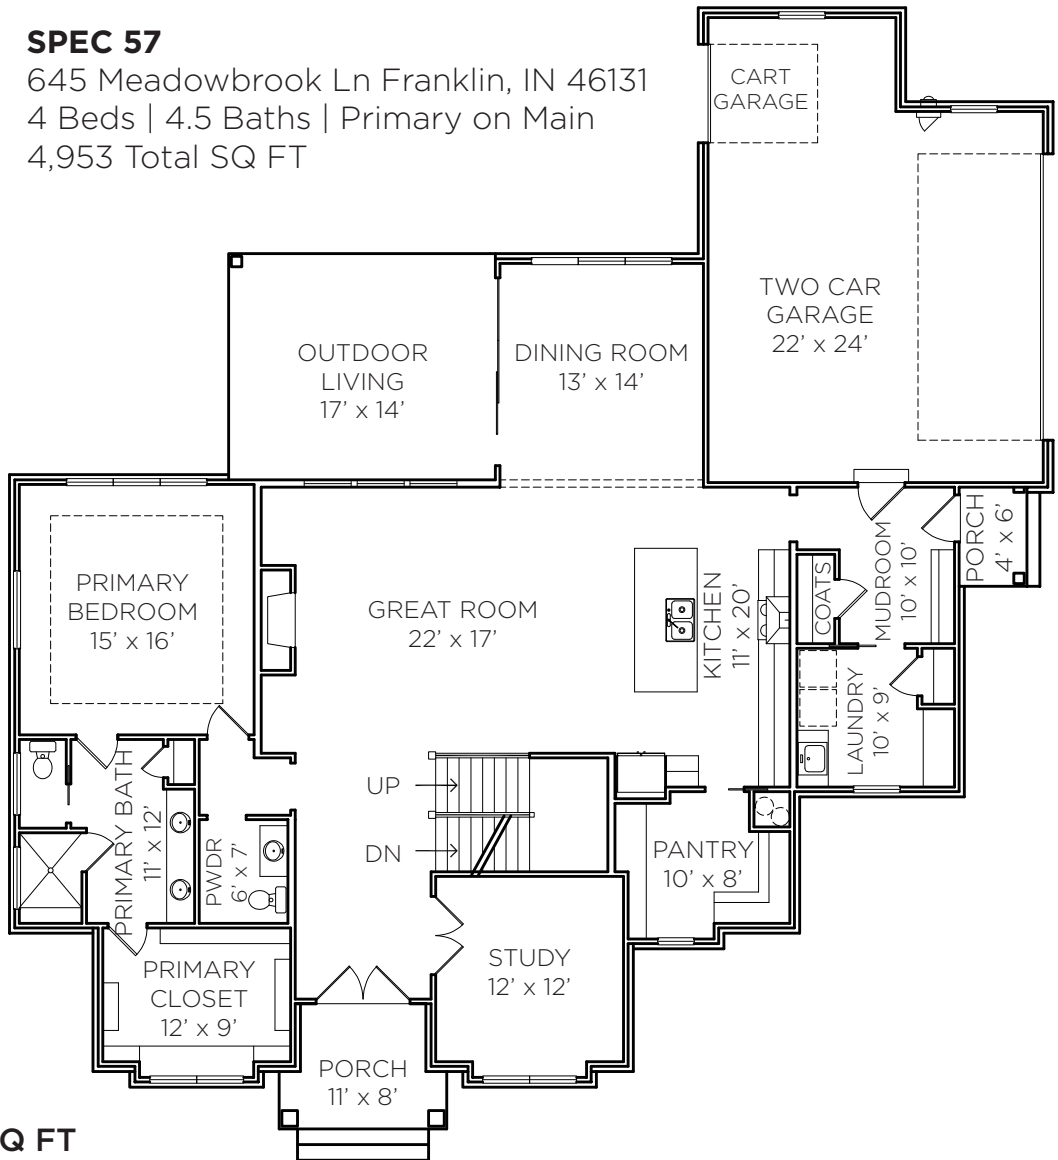

ANTICIPATED PRICE:
MID TO HIGH \$800'S

SPEC 57

645 Meadowbrook Ln Franklin, IN 46131
4 Beds | 4.5 Baths | Primary on Main
4,953 Total SQ FT

Main Level: 2,111 Total SQ FT

For More Information Contact Marvin Royston:
317.502.7087 | Marvin.Royston@OldTownDesignGroup.com

OUTSTANDING LOCATIONS.
TIMELESS DESIGNS.

Second Level: 731 Total SQ FT

Basement Level: 2,111 Total SQ FT; 1,058 Finished