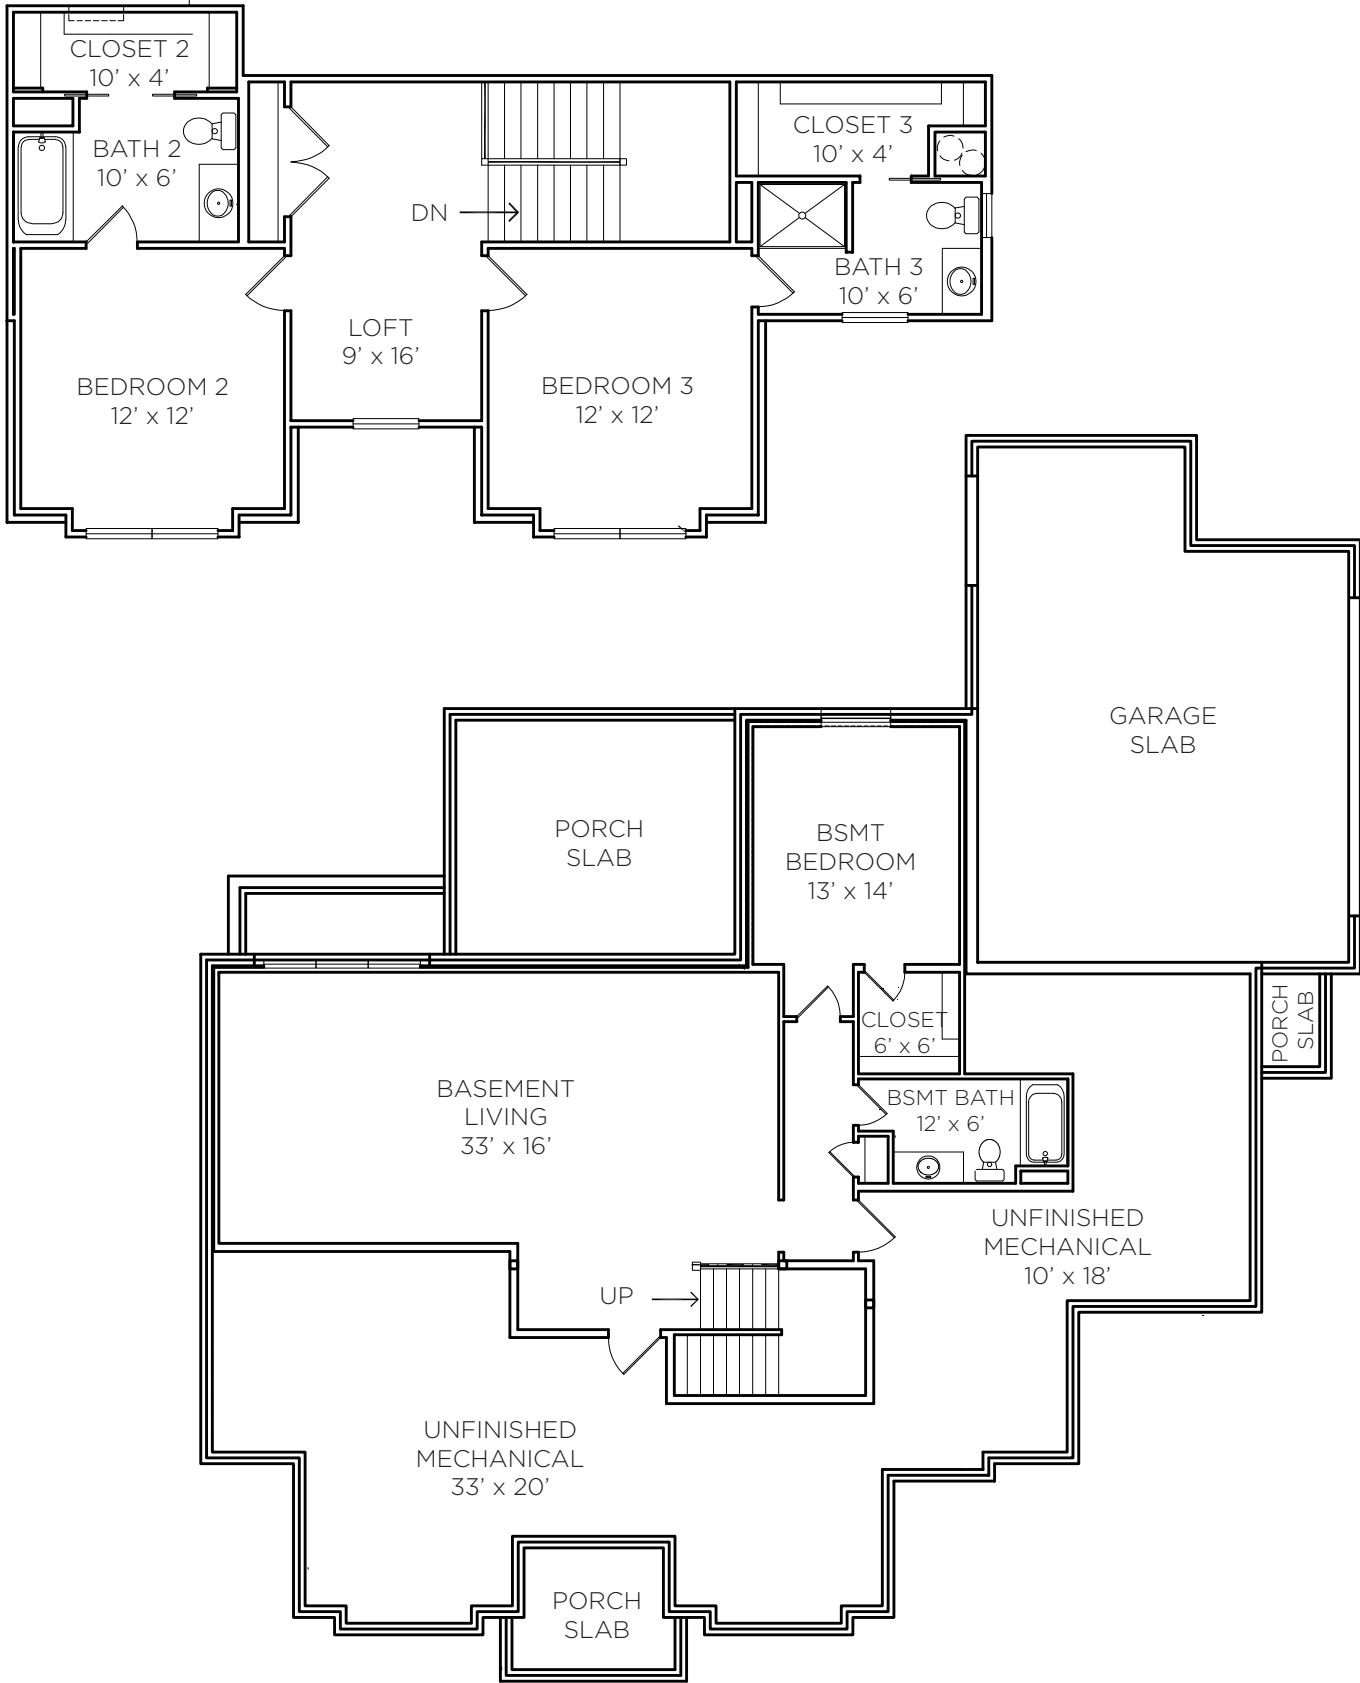

ANTICIPATED PRICE:
MID TO HIGH \$800'S

SPEC 57

645 Meadowbrook Ln Franklin, IN 46131
4 Beds | 4.5 Baths | Primary on Main
4,953 Total SQ FT

Main Level: 2,111 Total SQ FT

For More Information Contact Marvin Royston:
317.502.7087 | Marvin.Royston@OldTownDesignGroup.com

OUTSTANDING LOCATIONS.
TIMELESS DESIGNS.

Second Level: 731 Total SQ FT

Basement Level: 2,111 Total SQ FT; 1,058 Finished