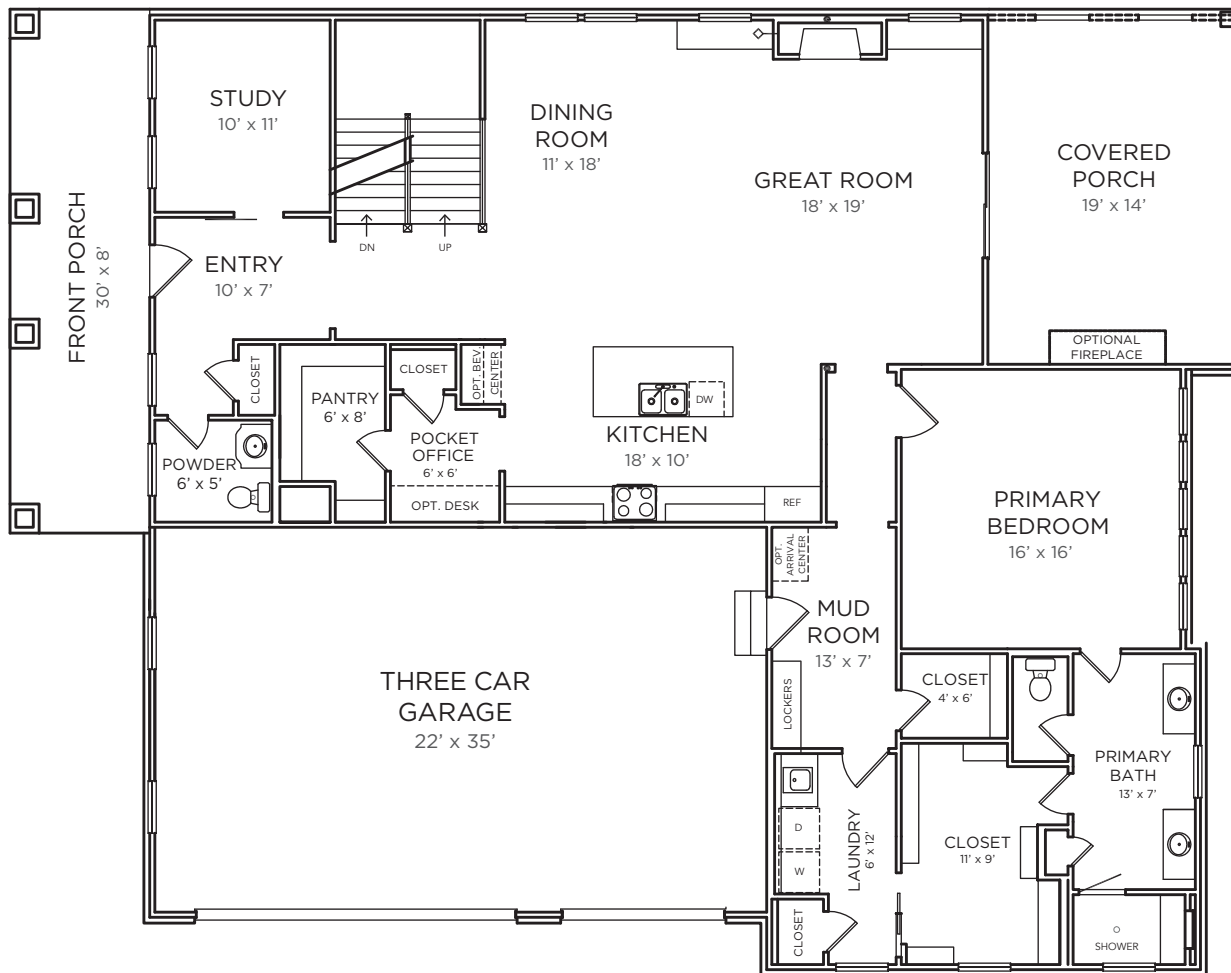

The S T E R L I N G

5,387 SQ FT

- 2 Stories with Primary on Main
- 4 bed 4 ½ Bath
- Covered Porch

Main Level: 2,137 SQ FT

Upper Level: 1,113 SQ FT

**Basement: 2,137 SQ FT total
1,536 SQ FT Finished**

***Architectural styles to consider on back**

The S T E R L I N G

5,387 SQ FT

- 2 Stories with Primary on Main
- 4 bed 4 1/2 Bath
- Covered Porch

Main Level: 2,137 SQ FT

Upper Level: 1,113 SQ FT

**Basement: 2,137 SQ FT total
1,536 SQ FT Finished**