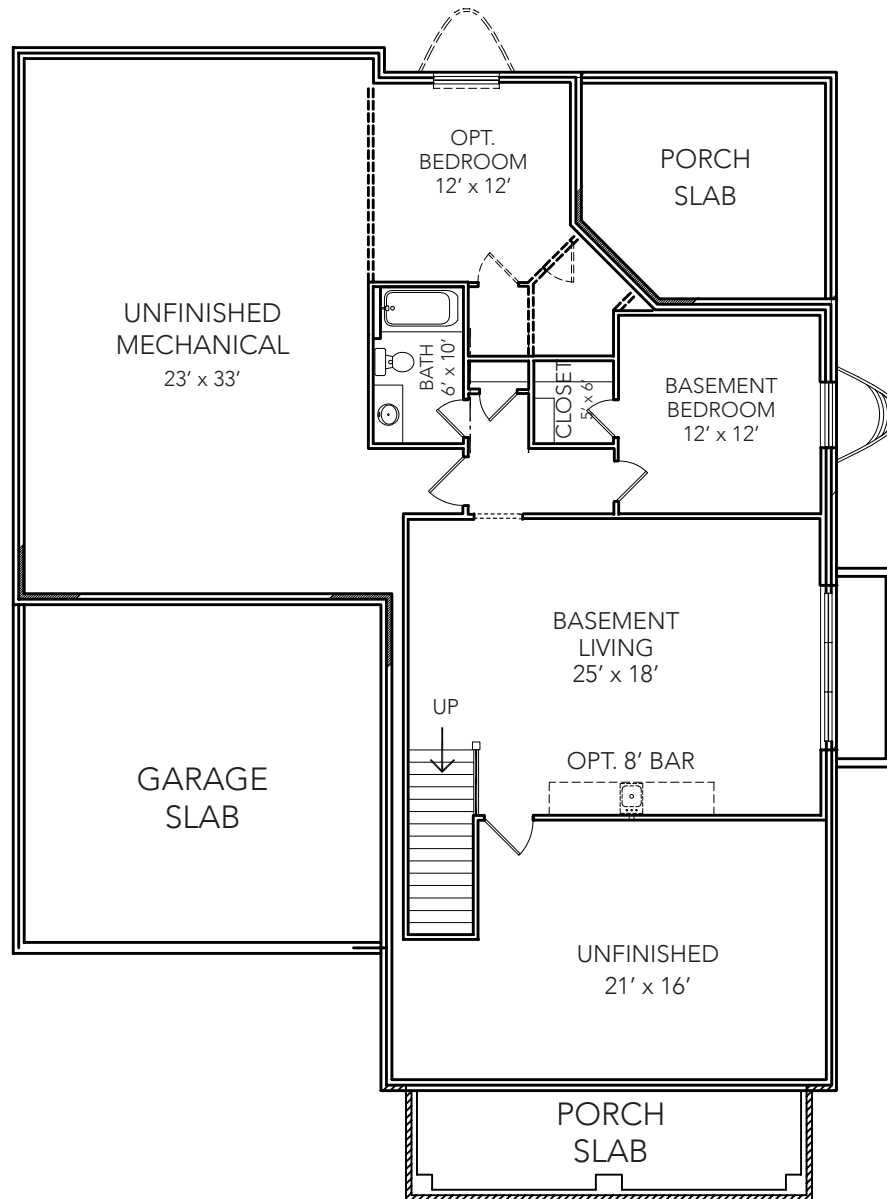

# THE SAGE

2,199 SQ FT

- Ranch
- 3 Bed 2 1/2 Bath
- Primary on Main

CRAFTSMAN

FARMHOUSE

TUDOR

# THE SAGE

2,199 SQ FT

- Ranch
- 3 Bed 2 ½ Bath
- Primary on Main

**Optional Basement:**  
2,199 SQ FT Total  
765 SQ FT Finished