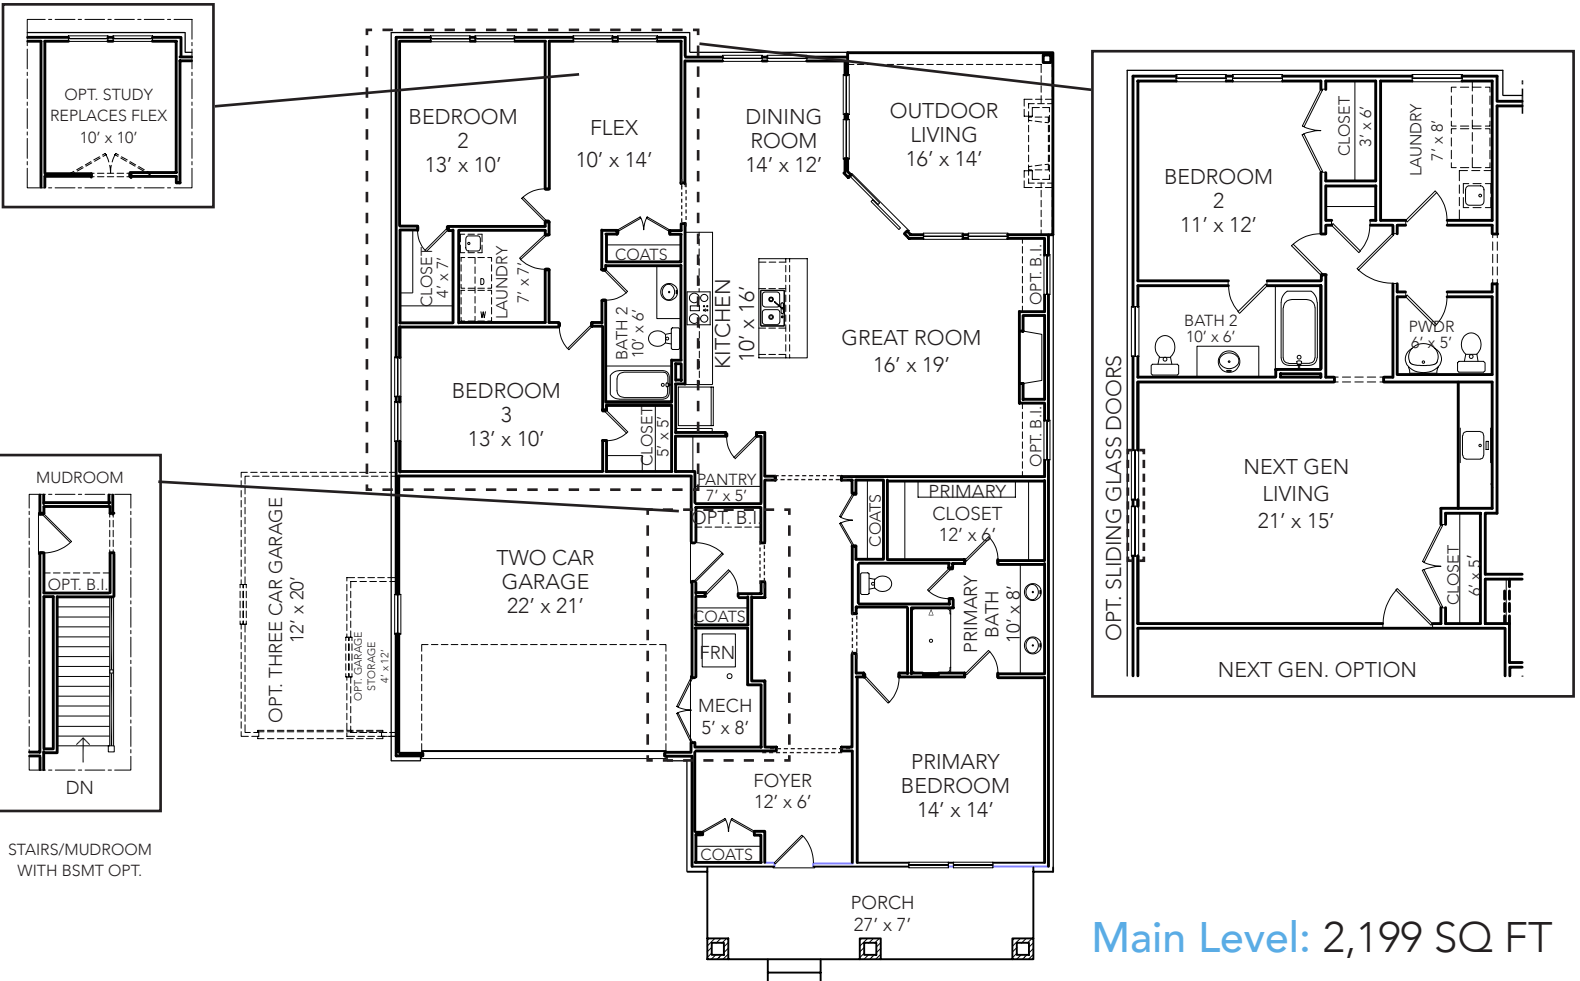

# THE SAGE

2,199 SQ FT

- Ranch
- 3 Bed 2 1/2 Bath
- Primary on Main

CRAFTSMAN

FARMHOUSE

TUDOR

# THE SAGE

2,199 SQ FT

- Ranch
- 3 Bed 2 ½ Bath
- Primary on Main

**Optional Basement:**  
2,199 SQ FT Total  
765 SQ FT Finished