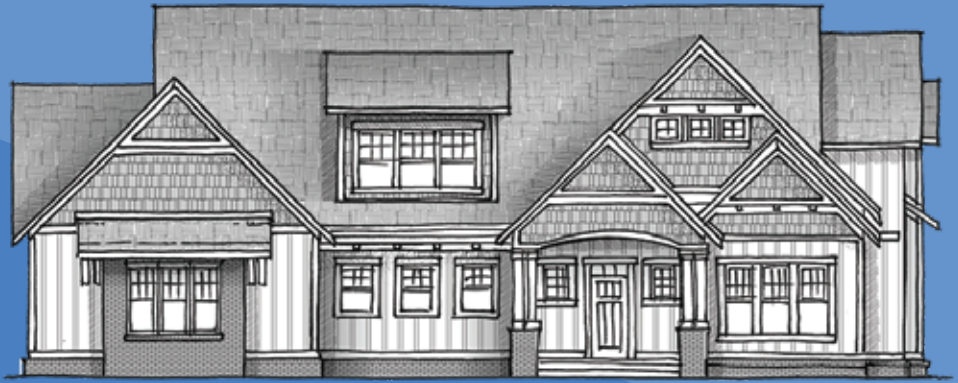

The H A R T

5,900 SQ FT

- 2 Story; Primary on Main
- 4 bed 4 ½ Bath
- Outdoor Living

Main Level: 2,265 SQ FT

Upper Level: 1,370 SQ FT

**Basement: 2,265 SQ FT total
925 SQ FT Finished**

***Architectural styles to consider on back**

The H A R T

5,900 SQ FT

- 2 Story; Primary on Main
- 4 bed 4 1/2 Bath
- Outdoor Living

Main Level: 2,265 SQ FT

Upper Level: 1,370 SQ FT

**Basement: 2,265 SQ FT total
925 SQ FT Finished**