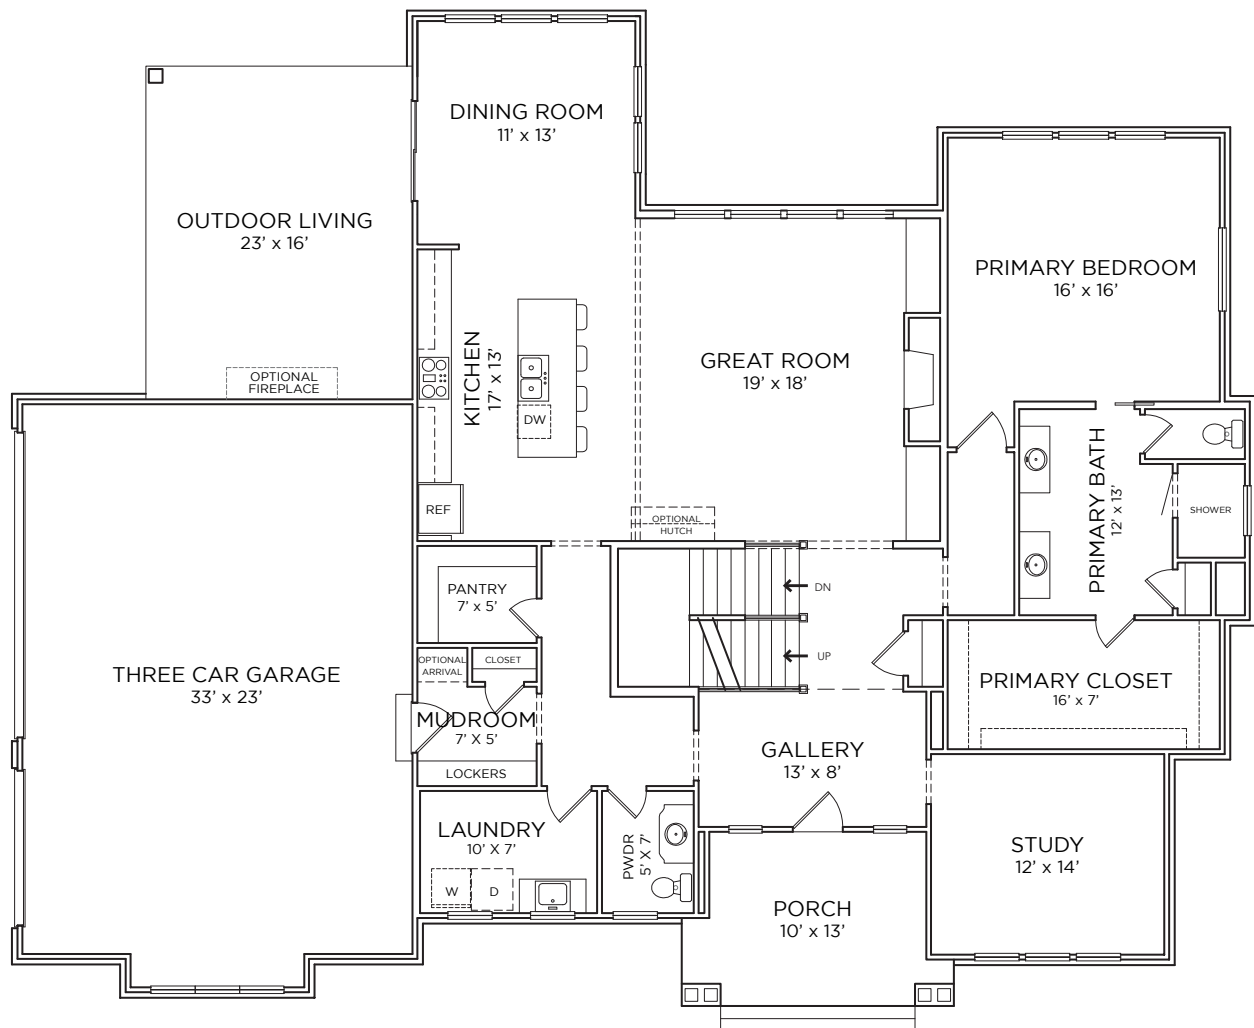

The H A R T

5,900 SQ FT

- 2 Story; Primary on Main
- 4 bed 4 ½ Bath
- Outdoor Living

Main Level: 2,265 SQ FT

Upper Level: 1,370 SQ FT

**Basement: 2,265 SQ FT total
925 SQ FT Finished**

***Architectural styles to consider on back**

The H A R T

5,900 SQ FT

- 2 Story; Primary on Main
- 4 bed 4 1/2 Bath
- Outdoor Living

Main Level: 2,265 SQ FT

Upper Level: 1,370 SQ FT

**Basement: 2,265 SQ FT total
925 SQ FT Finished**