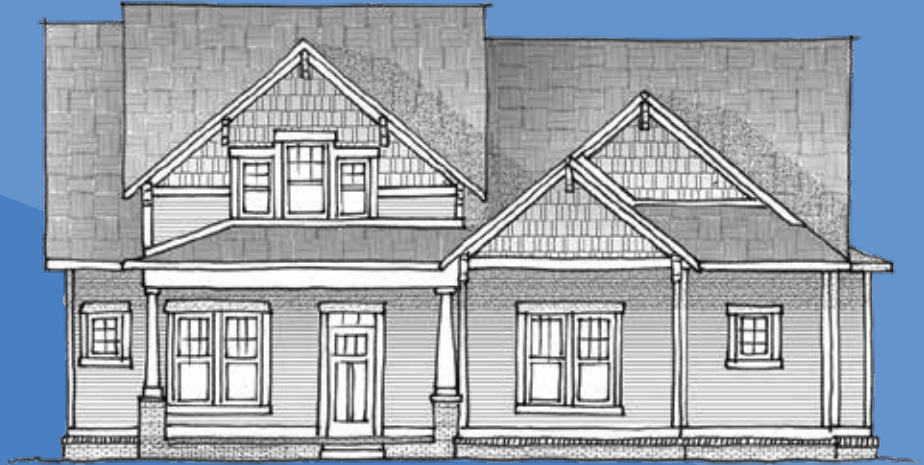

The ELLIOT

4,287 SQ FT

- 2 Story; Primary on Main
- 4 bed 3 1/2 Bath
- Outdoor Living

Main Level: 1,690 SQ FT

Upper Level: 907 SQ FT

**Basement: 1,690 SQ FT total
884 SQ FT Finished**

***Architectural styles to consider on back**

The ELLIOT

4,287 SQ FT

- 2 Story; Primary on Main
- 4 bed 3 1/2 Bath
- Outdoor Living

Main Level: 1,690 SQ FT

Upper Level: 907 SQ FT

**Basement: 1,690 SQ FT total
884 SQ FT Finished**