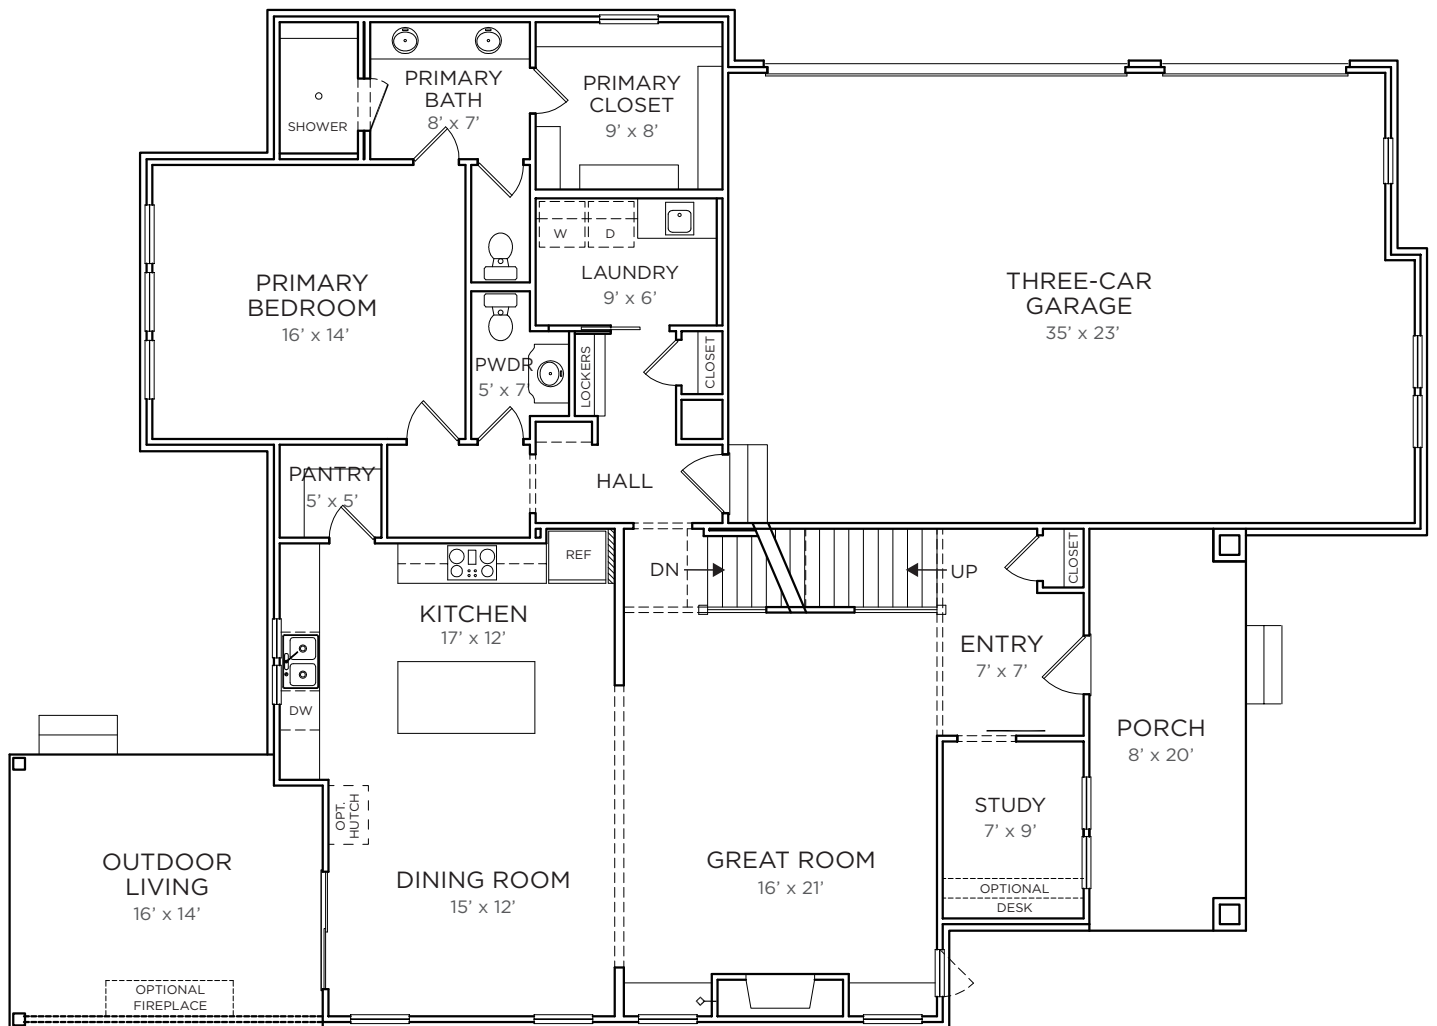

The ELLIOT

4,287 SQ FT

- 2 Story; Primary on Main
- 4 bed 3 1/2 Bath
- Outdoor Living

Main Level: 1,690 SQ FT

Upper Level: 907 SQ FT

**Basement: 1,690 SQ FT total
884 SQ FT Finished**

***Architectural styles to consider on back**

The ELLIOT

4,287 SQ FT

- 2 Story; Primary on Main
- 4 bed 3 1/2 Bath
- Outdoor Living

Main Level: 1,690 SQ FT

Upper Level: 907 SQ FT

**Basement: 1,690 SQ FT total
884 SQ FT Finished**