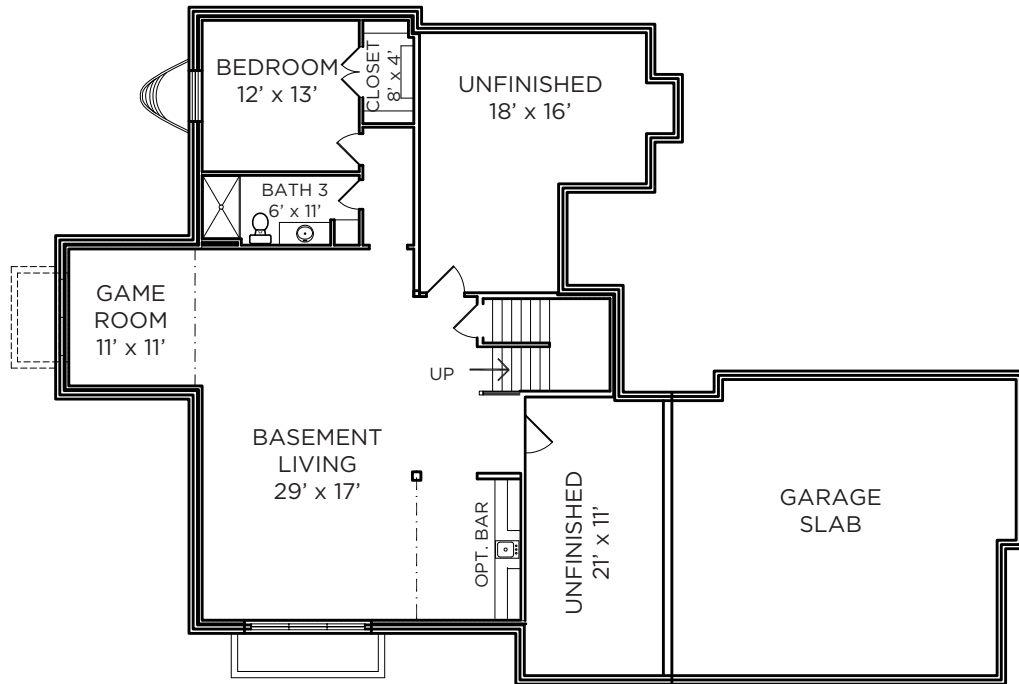

OUTSTANDING LOCATIONS.
TIMELESS DESIGNS.

OLD TOWN
DESIGN GROUP