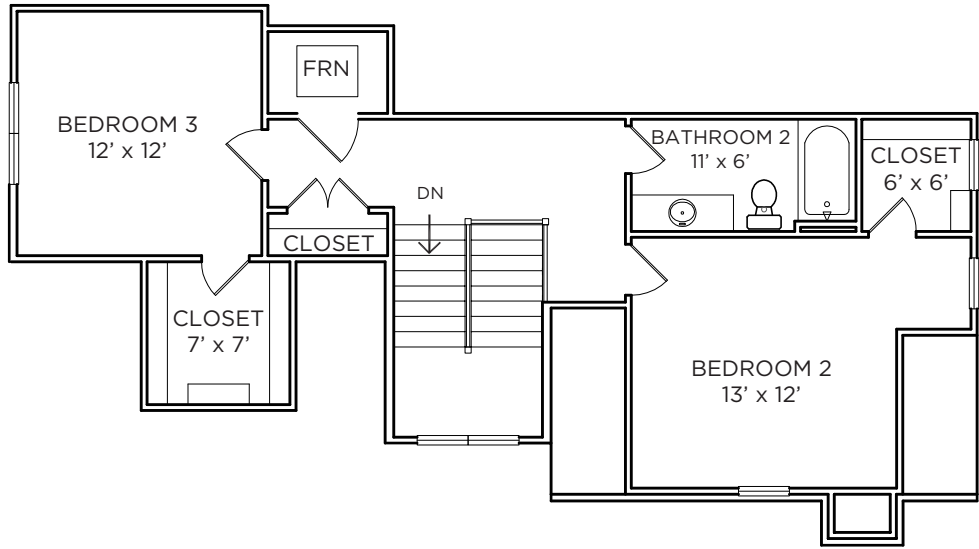

The BELFAST

4,346 SQ FT

- Primary on Main
- 4 bed 3 ½ Bath
- Outdoor Living

Main Level: 1,858 SQ FT

Upper Level: 630 SQ FT

**Basement: 1,858 SQ FT total
1,226 SQ FT Finished**

***Architectural styles to consider on back**

The BELFAST

4,346 SQ FT

- Primary on Main
- 4 bed 3 1/2 Bath
- Outdoor Living

Main Level: 1,858 SQ FT

Upper Level: 630 SQ FT

**Basement: 1,858 SQ FT total
1,226 SQ FT Finished**

Cottage

Farmhouse