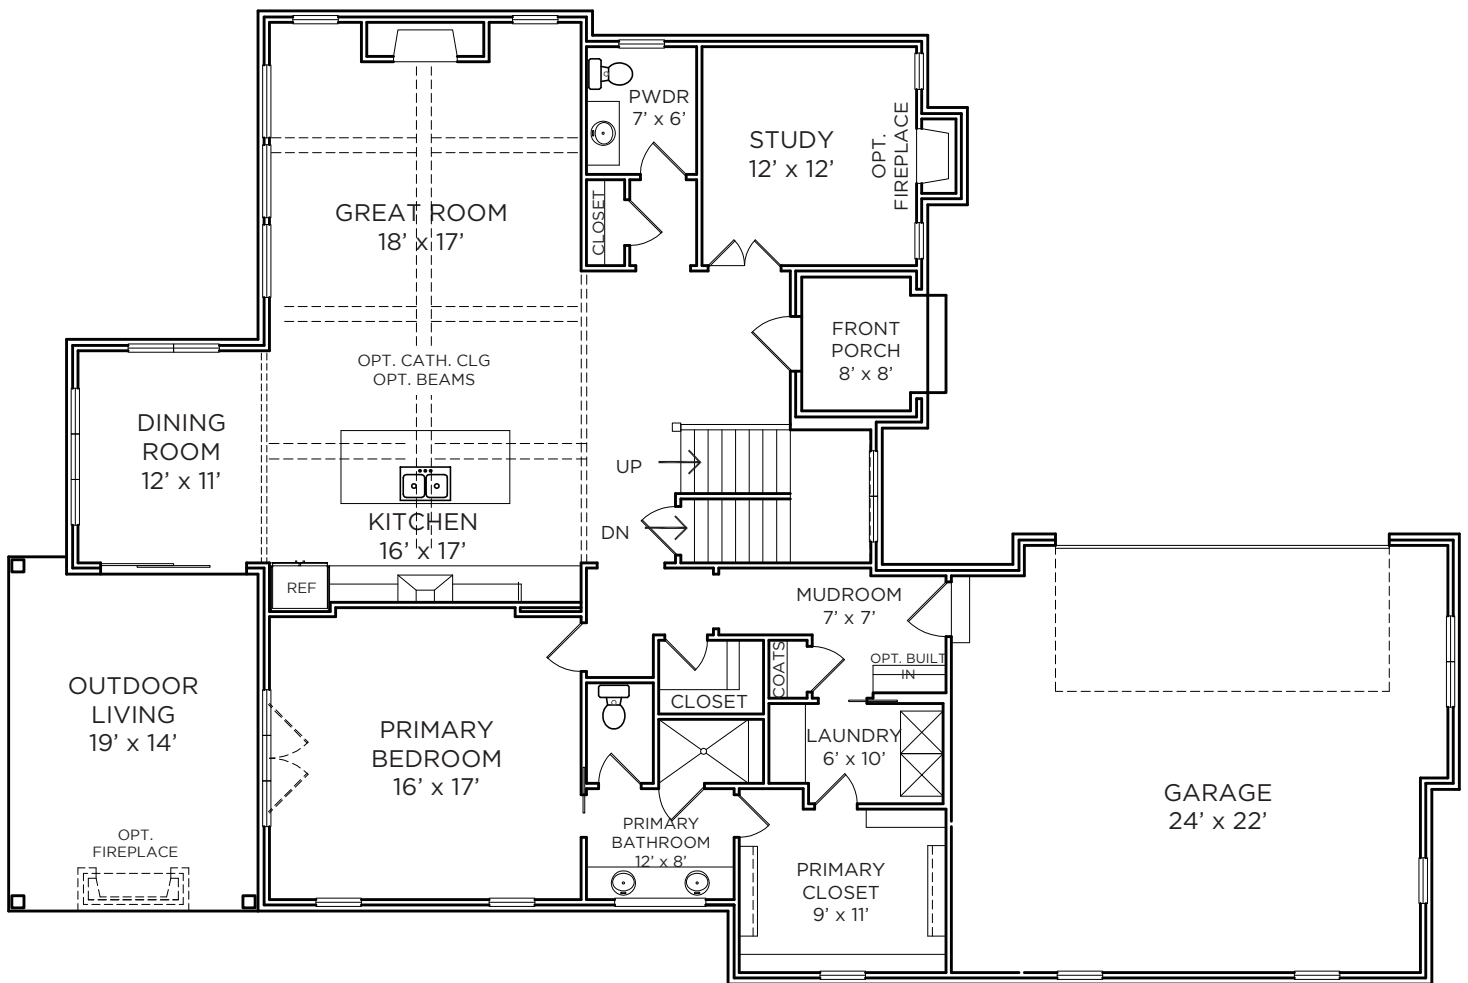

The BELFAST

4,346 SQ FT

- Primary on Main
- 4 bed 3 ½ Bath
- Outdoor Living

Main Level: 1,858 SQ FT

Upper Level: 630 SQ FT

**Basement: 1,858 SQ FT total
1,226 SQ FT Finished**

***Architectural styles to consider on back**

The BELFAST

4,346 SQ FT

- Primary on Main
- 4 bed 3 1/2 Bath
- Outdoor Living

Main Level: 1,858 SQ FT

Upper Level: 630 SQ FT

**Basement: 1,858 SQ FT total
1,226 SQ FT Finished**

Cottage

Farmhouse

Modern Prairie

OUTSTANDING LOCATIONS.
TIMELESS DESIGNS.

OLD TOWN
DESIGN GROUP