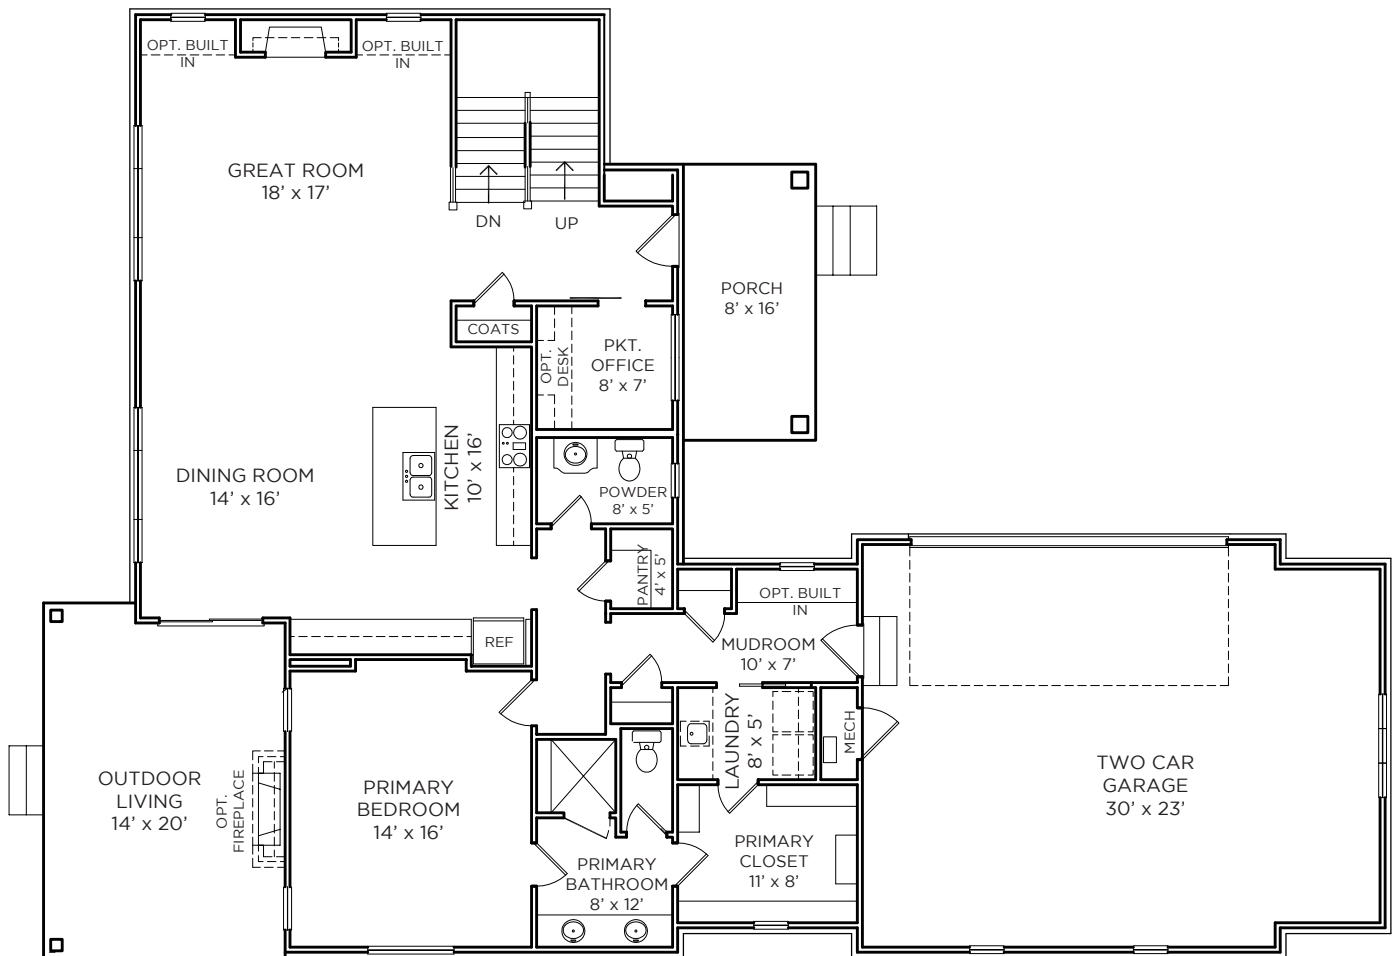

## 4,110 SQ FT

- Primary on Main
- 4 bed 3 1/2 Bath
- Outdoor Living

Main Level: 1,729 SQ FT

Upper Level: 652 SQ FT

Basement: 1,729 SQ FT total  
840 SQ FT Finished

\*Architectural styles to consider on back

# The ARRANMORE

**4,110 SQ FT**

- Primary on Main
- 4 bed 3 1/2 Bath
- Outdoor Living

**Main Level: 1,729 SQ FT**

**Upper Level: 652 SQ FT**

**Basement: 1,729 SQ FT total  
840 SQ FT Finished**