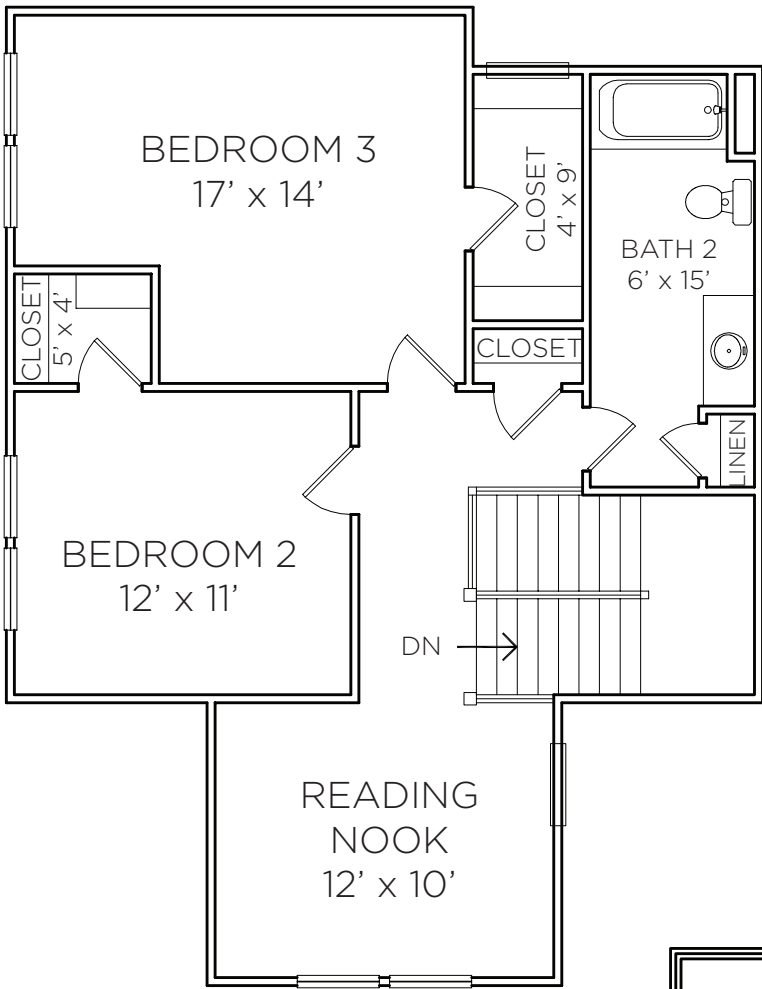

## 1751 Mill Pond Court, Franklin, 46131

**3,771 TOTAL SQ FT**  
 4 Bedooms  
 3 1/2 Bathrooms  
 Outdoor Living  
 Master on Main

**MAIN LEVEL: 1,518 SQ FT**

**UPPER LEVEL:** 735 SQ FT

**BASEMENT:** 1,518 SQ FT; 708 SQ FT FINISHED