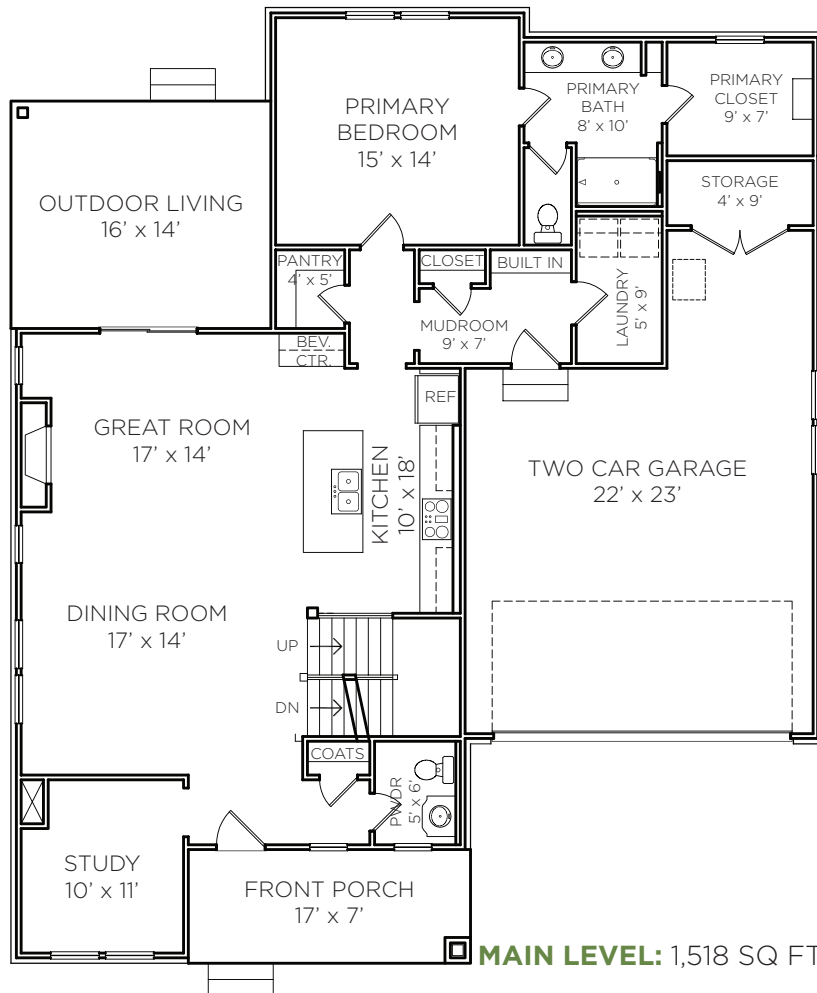

## 1751 Mill Pond Court, Franklin, 46131

**3,771 TOTAL SQ FT**  
 4 Bedooms  
 3 1/2 Bathrooms  
 Outdoor Living  
 Master on Main

**MAIN LEVEL: 1,518 SQ FT**

**UPPER LEVEL:** 735 SQ FT

**BASEMENT:** 1,518 SQ FT; 708 SQ FT FINISHED