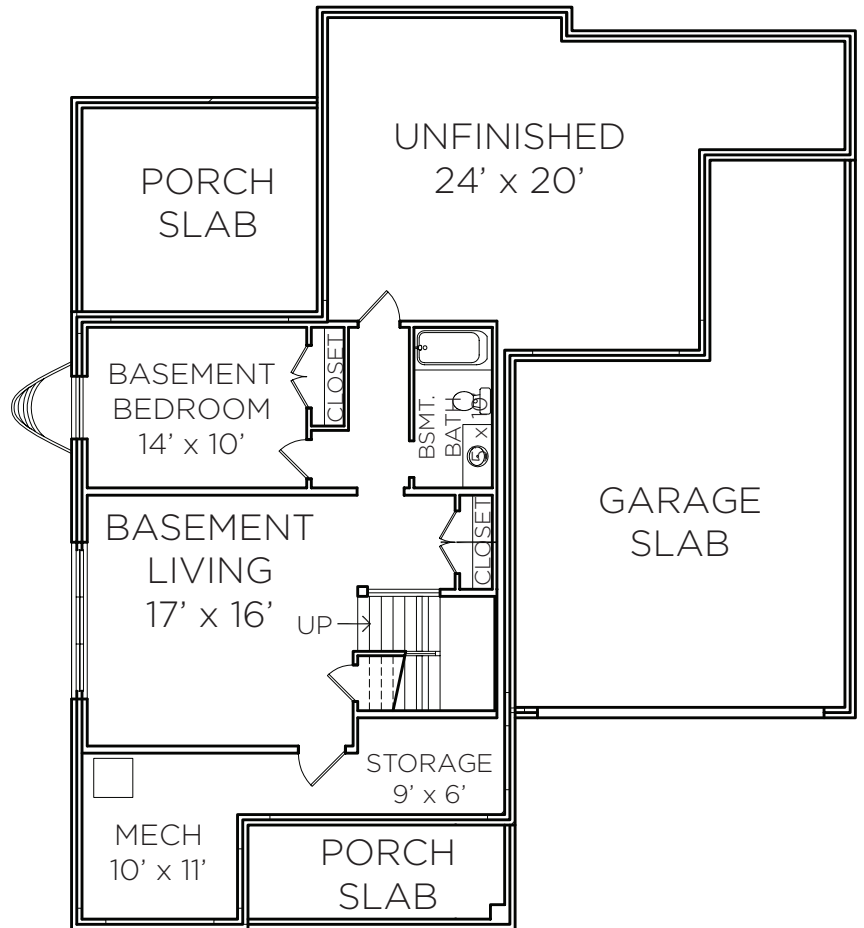

## 1751 Mill Pond Court, Franklin, 46131

**3,771 TOTAL SQ FT**  
 4 Bedooms  
 3 1/2 Bathrooms  
 Outdoor Living  
 Master on Main

**MAIN LEVEL: 1,518 SQ FT**

**UPPER LEVEL:** 735 SQ FT

**BASEMENT:** 1,518 SQ FT; 708 SQ FT FINISHED