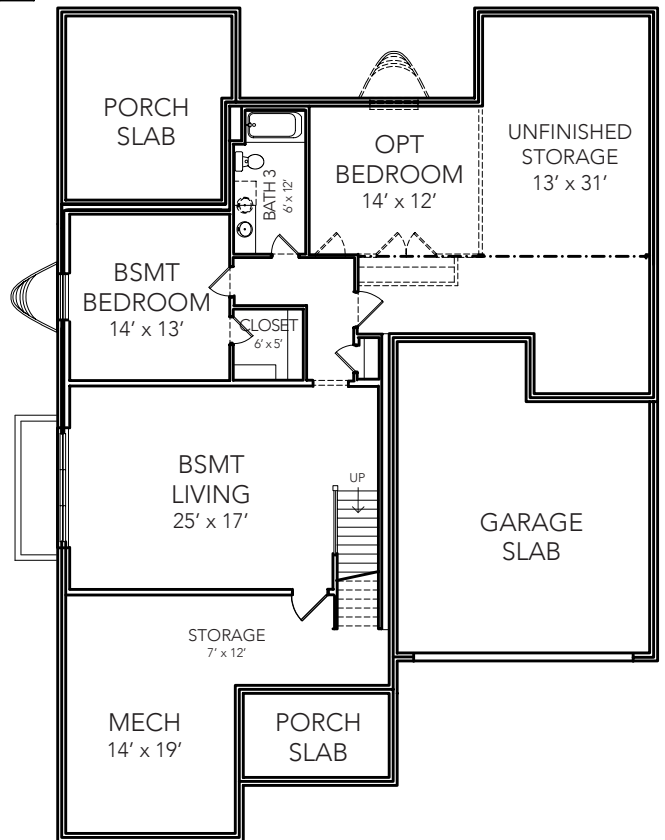

2,004 SQ FT

- Ranch
- 3 Bed 2 Bath
- Master on Main

CRAFTSMAN

COTTAGE

FARMHOUSE

MODERN PRAIRIE

FARMHOUSE 2

TUDOR

Main Level: 2,004 SQ FT

Stair Location  
w/ Opt Bsmt

Opt. Basement:  
2,004 Total SQ FT  
877 Finished SQ FT