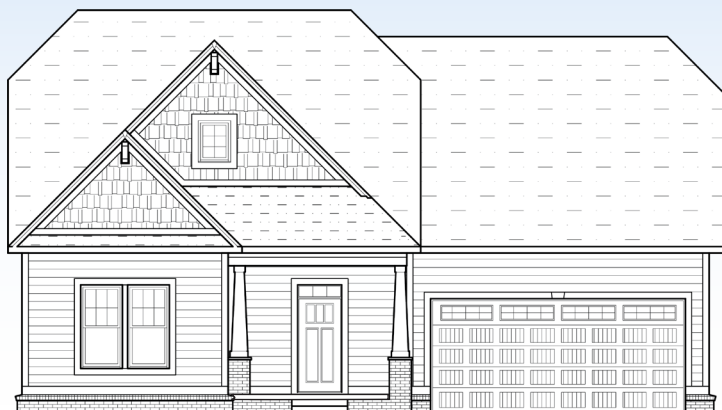

2,004 SQ FT

- Ranch
- 3 Bed 2 Bath
- Master on Main

CRAFTSMAN

COTTAGE

FARMHOUSE

MODERN PRAIRIE

FARMHOUSE 2

TUDOR

Main Level: 2,004 SQ FT

Stair Location  
w/ Opt Bsmt

Opt. Basement:  
2,004 Total SQ FT  
877 Finished SQ FT