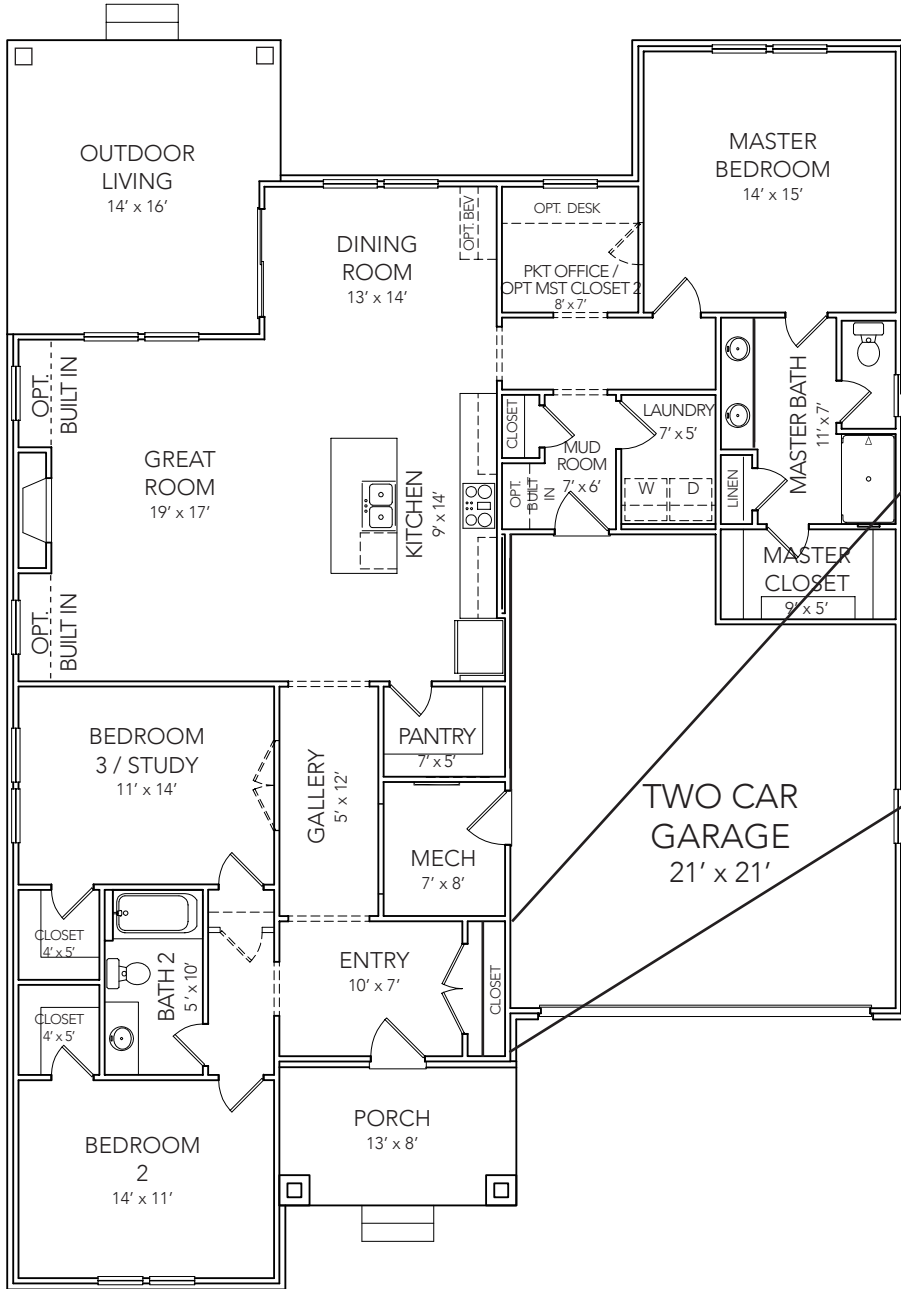

2,004 SQ FT

- Ranch
- 3 Bed 2 Bath
- Master on Main

CRAFTSMAN

COTTAGE

FARMHOUSE

MODERN PRAIRIE

FARMHOUSE 2

TUDOR

Main Level: 2,004 SQ FT

Stair Location  
w/ Opt Bsmt

Opt. Basement:  
2,004 Total SQ FT  
877 Finished SQ FT