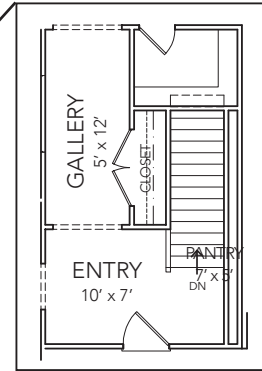

2,004 SQ FT

- Ranch
- 3 Bed 2 Bath
- Master on Main

CRAFTSMAN

COTTAGE

FARMHOUSE

MODERN PRAIRIE

FARMHOUSE 2

TUDOR

Main Level: 2,004 SQ FT

Stair Location  
w/ Opt Bsmt

Opt. Basement:  
2,004 Total SQ FT  
877 Finished SQ FT