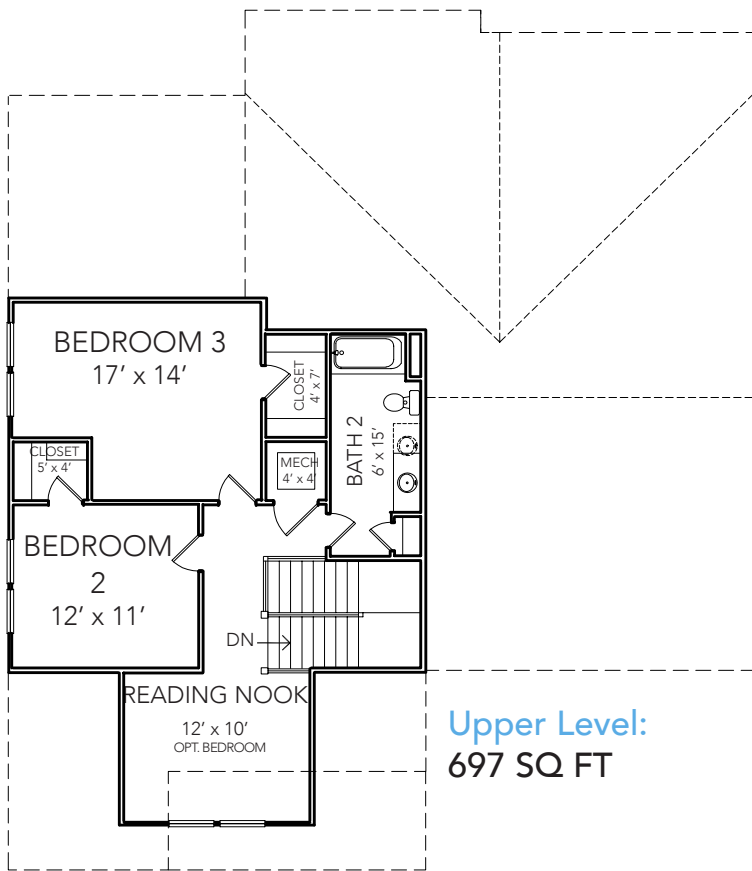

# THE HAWTHORN

2,215 SQ FT

- 2 Stories
- 3 Bed 2 ½ Bath
- Master on Main

CRAFTSMAN

FARMHOUSE

TUDOR

10.29.2020

[OldTownDesignGroup.com](http://OldTownDesignGroup.com)

OUTSTANDING LOCATIONS.  
TIMELESS DESIGNS.

**OLD TOWN**  
DESIGN GROUP

**Main Level:**  
1,518 SQ FT

**Upper Level:**  
697 SQ FT

**Opt. Basement:**  
1,518 Total SQ FT  
708 Finished SQ FT