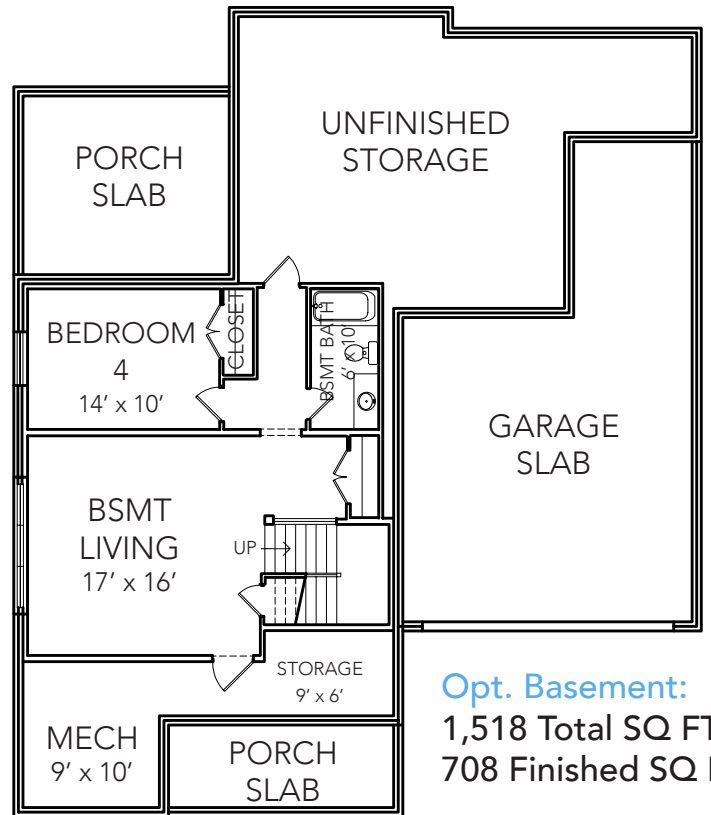

# THE HAWTHORN

2,215 SQ FT

- 2 Stories
- 3 Bed 2 ½ Bath
- Master on Main

CRAFTSMAN

FARMHOUSE

TUDOR

10.29.2020

[OldTownDesignGroup.com](http://OldTownDesignGroup.com)

OUTSTANDING LOCATIONS.  
TIMELESS DESIGNS.

**OLD TOWN**  
DESIGN GROUP

**Main Level:**  
1,518 SQ FT

**Upper Level:**  
697 SQ FT

**Opt. Basement:**  
1,518 Total SQ FT  
708 Finished SQ FT