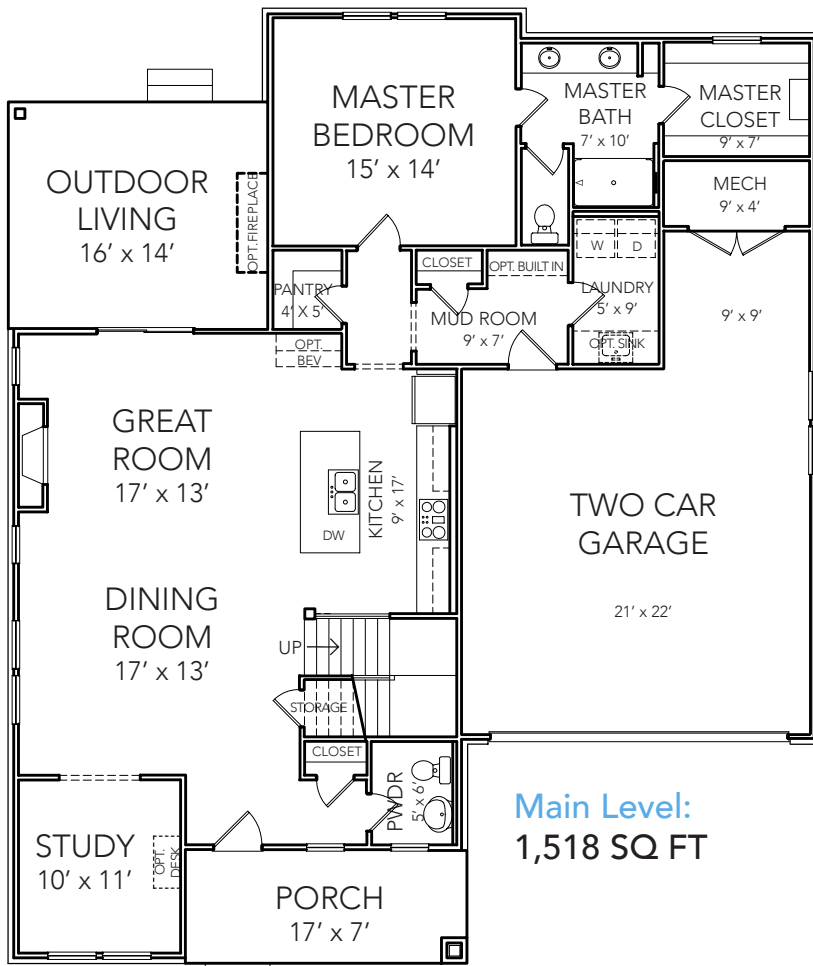

# THE HAWTHORN

2,215 SQ FT

- 2 Stories
- 3 Bed 2 ½ Bath
- Master on Main

CRAFTSMAN

FARMHOUSE

TUDOR

10.29.2020

[OldTownDesignGroup.com](http://OldTownDesignGroup.com)

OUTSTANDING LOCATIONS.  
TIMELESS DESIGNS.

**OLD TOWN**  
DESIGN GROUP

**Main Level:**  
1,518 SQ FT

**Upper Level:**  
697 SQ FT

**Opt. Basement:**  
1,518 Total SQ FT  
708 Finished SQ FT