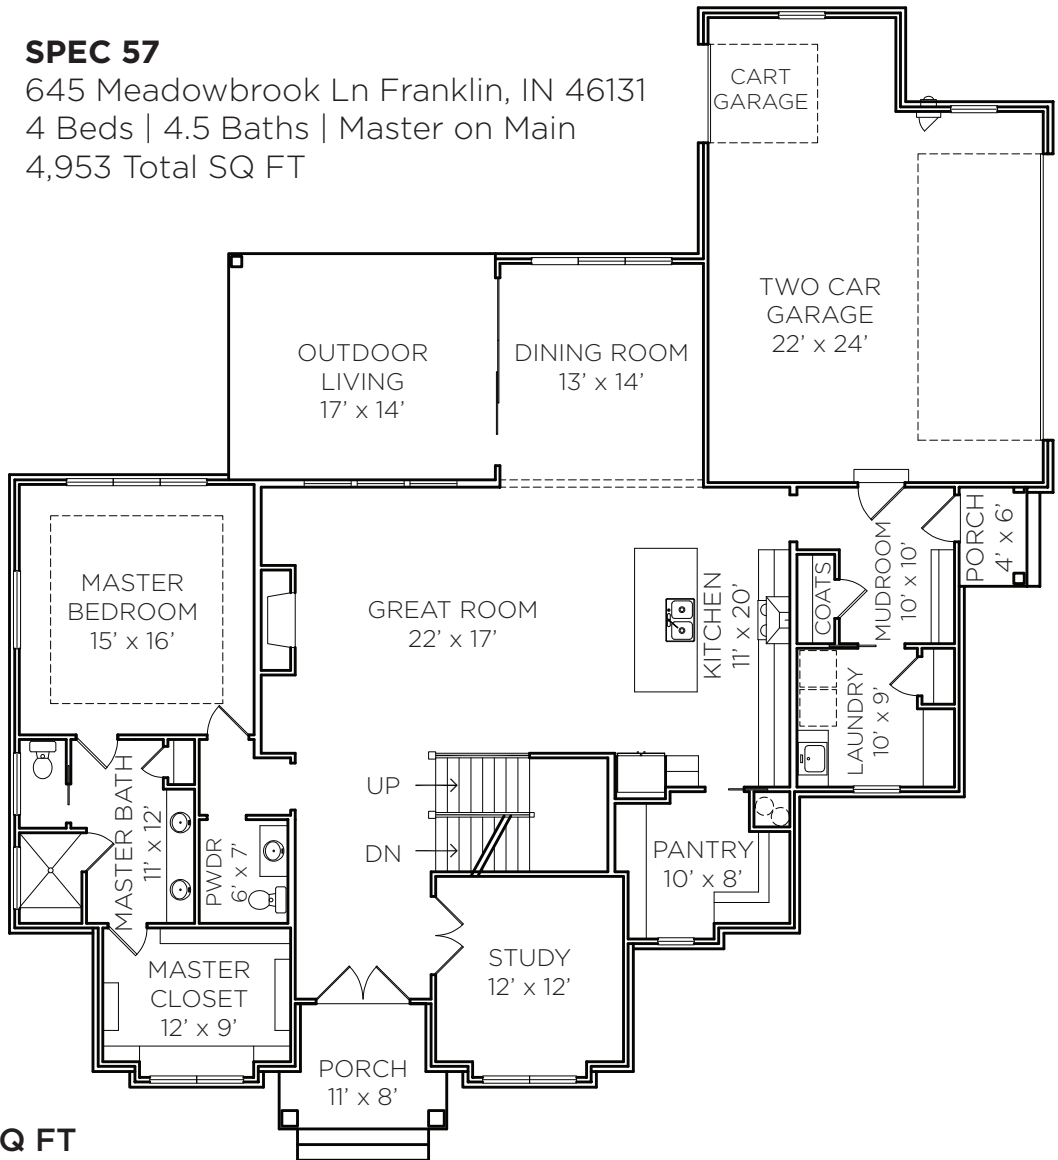

ANTICIPATED PRICE:  
MID TO HIGH \$800'S

**SPEC 57**

645 Meadowbrook Ln Franklin, IN 46131  
4 Beds | 4.5 Baths | Master on Main  
4,953 Total SQ FT

Main Level: 2,111 Total SQ FT

**Second Level: 731 Total SQ FT**

**Basement Level: 2,111 Total SQ FT; 1,058 Finished**