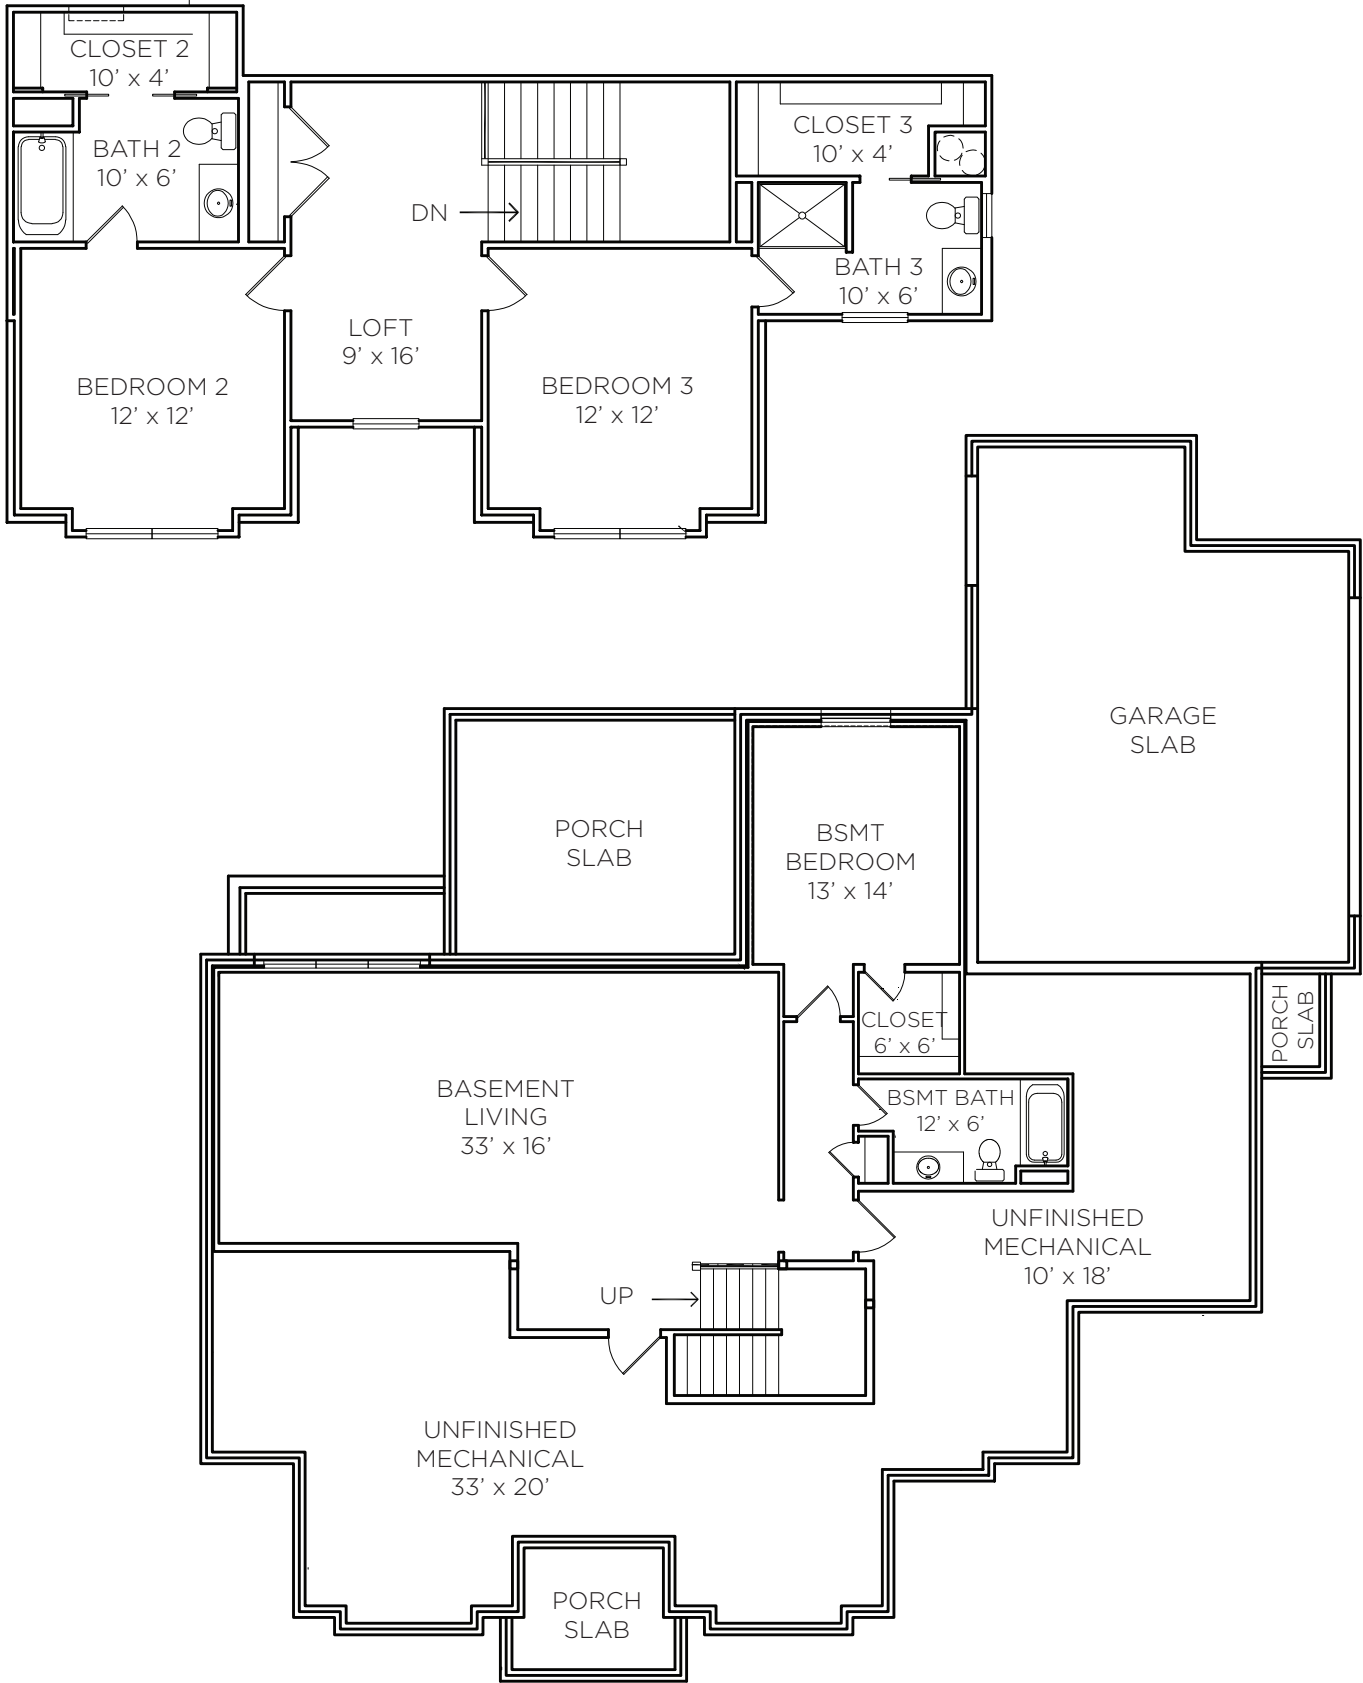

ANTICIPATED PRICE:  
MID TO HIGH \$800'S

**SPEC 57**

645 Meadowbrook Ln Franklin, IN 46131  
4 Beds | 4.5 Baths | Master on Main  
4,953 Total SQ FT

Main Level: 2,111 Total SQ FT

**Second Level: 731 Total SQ FT**

**Basement Level: 2,111 Total SQ FT; 1,058 Finished**